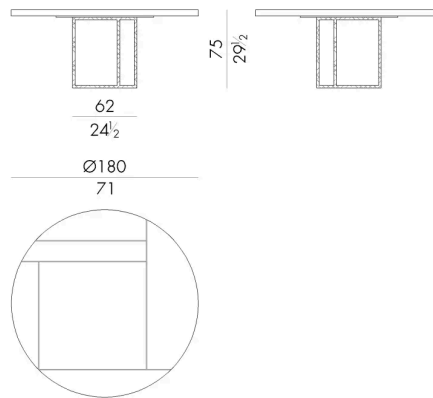

The tables of Lineup collection are available in round and rectangular shape, both in several different sizes. The skillful manual method of metal engraving is inspired by the working techniques of Italian premium class jewelry. The essential and rigorous metal structure creates a harmonious contrast with the top, realized with a decorative finish composed of resins, coloured pigments and natural elements. The extraordinary decorative strength of this table with geometric lines perfectly fits a contemporary dining area.

Dimensions

LINEUP. 5160

Table

DIAM. 160x75 H cm

LINEUP. 5180

Table

DIAM. 180x75 H cm

LINEUP. 5200

Table

DIAM. 200x75 H cm