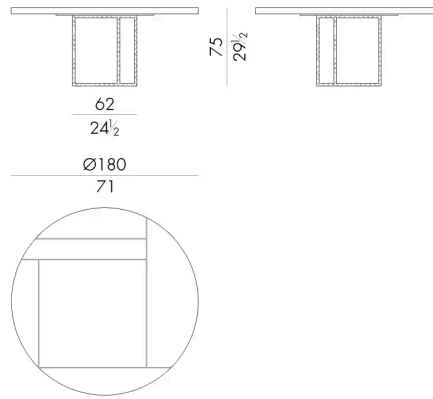

The tables of Lineup collection are available in round and rectangular shape, both in several different sizes. The skillful manual method of metal engraving is inspired by the working techniques of Italian premium class jewelry. The essential and rigorous metal structure creates a harmonious contrast with the top, realized with a decorative finish composed of resins, coloured pigments and natural elements. The extraordinary decorative strength of this table with geometric lines perfectly fits a contemporary dining area.

HESENTIA can customize this piece to suit your project needs. Some limitations apply.

Dimensions

Generated: 06/07/2026

LINEUP. 5160

Table

DIAM. 160x75 H cm

LINEUP. 5180

Table

DIAM. 180x75 H cm

LINEUP. 5200

Table

DIAM. 200x75 H cm