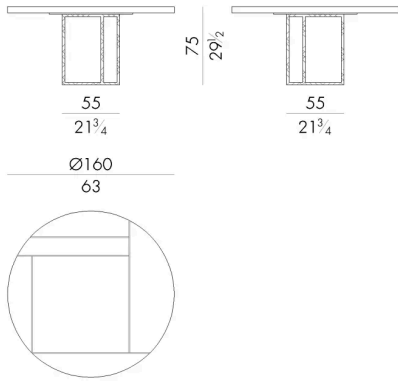

The tables of Lineup collection are available in round and rectangular shape, both in several different sizes. The skillful manual method of metal engraving is inspired by the working techniques of Italian premium class jewelry. The essential and rigorous metal structure creates a harmonious contrast with the top, realized with a decorative finish composed of resins, coloured pigments and natural elements. The extraordinary decorative strength of this table with geometric lines perfectly fits a contemporary dining area.

HESENTIA can customize this piece to suit your project needs. Some limitations apply.

Dimensions

Generated: 06/07/2026

LINEUP. 5160

Table

DIAM. 160x75 H cm

LINEUP. 5180

Table

DIAM. 180x75 H cm

LINEUP. 5200

Table

DIAM. 200x75 H cm