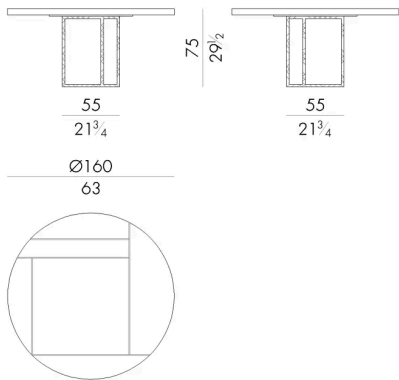

The tables of Lineup collection are available in round and rectangular shape, both in several different sizes. The skillful manual method of metal engraving is inspired by the working techniques of Italian premium class jewelry. The essential and rigorous metal structure creates a harmonious contrast with the top, realized with a decorative finish composed of resins, coloured pigments and natural elements. The extraordinary decorative strength of this table with geometric lines perfectly fits a contemporary dining area.

Dimensions

LINEUP. 5160

Table

DIAM. 160x75 H cm

LINEUP. 5180

Table

DIAM. 180x75 H cm

LINEUP. 5200

Table

DIAM. 200x75 H cm