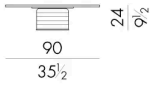

Dimensions

Generated: 15/06/2026

LILIA.1090

Coffee table

90 W x 90 D x 24 H cm