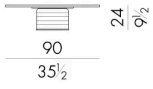

Lilia coffee tables collection represents an elegant proposal for living areas: they are suggested in different dimensions and they are recommended for a single or multiple use according to the space to furnish. These coffee tables, often composed by different marbles with similar shades, are characterized by an irregular top able to enhance elegance to the environment. The metal base engraved horizontally is proposed with different finishes.

Dimensions

Generated: 09/07/2026

LILIA.1090

Coffee table

90 W x 90 D x 24 H cm

LILIA.1120

Coffee table

120 W x 120 D x 36 H cm