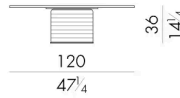

Dimensions

Generated: 09/07/2026

LILIA.1090

Coffee table

90 W x 90 D x 24 H cm

LILIA.1120

Coffee table

120 W x 120 D x 36 H cm

LILIA.1150

Coffee table

150 W x 150 D x 30 H cm