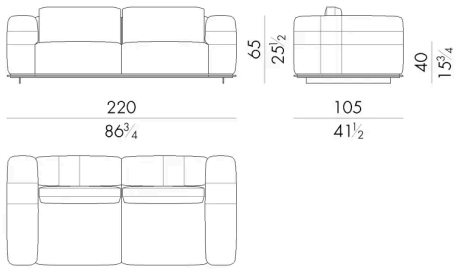

Collection Rubik is composed by sofas with a square structure supported by a metal base are characterized by lightness and elegance. The decorative details of this sofas are the horizontal and vertical stitchings realized with “cordonetto” embroidery applied all over the structure and on loose cushions. The refined look of Rubik sofa makes it suitable for matching with all coffee tables of a living area. It is available in leather and fabric.

Dimensions

Generated: 06/07/2026

RUBIK. 2200

Sofa

220 W x 105 D x 65 H cm

RUBIK. 2300

Sofa

250 W x 105 D x 65 H cm

RUBIK. 2400

Sofa

280 W x 105 D x 65 H cm