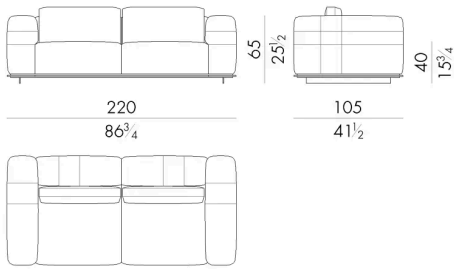

Collection Rubik is composed by sofas with a square structure supported by a metal base are characterized by lightness and elegance. The decorative details of this sofas are the horizontal and vertical stitchings realized with “cordonetto” embroidery applied all over the structure and on loose cushions. The refined look of Rubik sofa makes it suitable for matching with all coffee tables of a living area. It is available in leather and fabric.

Dimensions

RUBIK. 2200

Sofa

220 W x 105 D x 65 H cm

RUBIK. 2300

Sofa

250 W x 105 D x 65 H cm

RUBIK. 2400

Sofa

280 W x 105 D x 65 H cm