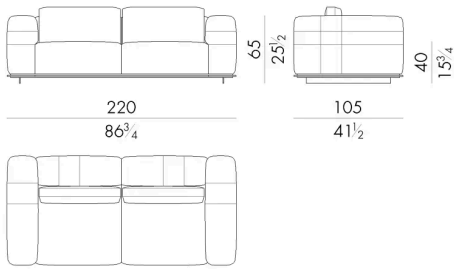

Collection Rubik is composed by sofas with a square structure supported by a metal base are characterized by lightness and elegance. The decorative details of this sofas are the horizontal and vertical stitchings realized with “cordonetto” embroidery applied all over the structure and on loose cushions. The refined look of Rubik sofa makes it suitable for matching with all coffee tables of a living area. It is available in leather and fabric.

Dimensions

Generated: 25/05/2026

RUBIK. 2200

Sofa

220 W x 105 D x 65 H cm

RUBIK. 2300

Sofa

250 W x 105 D x 65 H cm

RUBIK. 2400

Sofa

280 W x 105 D x 65 H cm