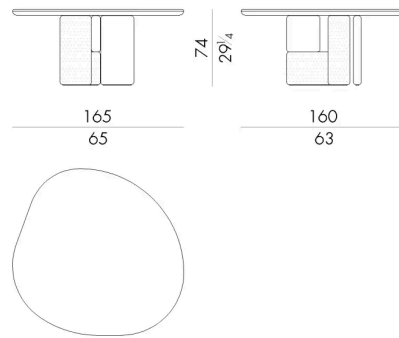

HESSENTIA can customize this piece to suit your project needs. Some limitations apply.

Dimensions

Generated: 05/07/2026

O V O O . 5 1 4 0 / L A

Table

145 W x 140 D x 74 H cm

O V O O . 5 1 6 0 / L A

Table

165 W x 160 D x 74 H cm

O V O O . 5 1 8 0 / L A

Table

185 W x 180 D x 74 H cm