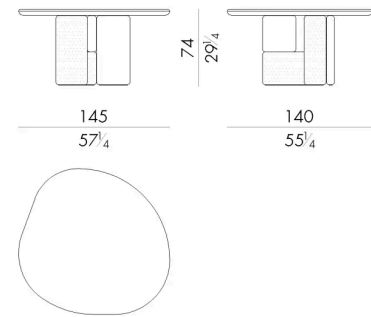

HESSENTIA can customize this piece to suit your project needs. Some limitations apply.

Dimensions

Generated: 05/07/2026

O V O O . 5 1 4 0 / L A

Table

145 W x 140 D x 74 H cm

O V O O . 5 1 6 0 / L A

Table

165 W x 160 D x 74 H cm

O V O O . 5 1 8 0 / L A

Table

185 W x 180 D x 74 H cm