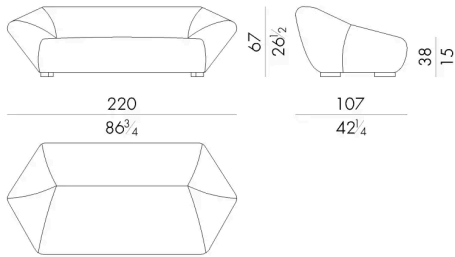

Dimensions

BLOOM. 2200 / FN

Sofa

220 W x 107 D x 67 H cm

BLOOM. 2300 / FN

Sofa

260 W x 107 D x 67 H cm

BLOOM. 2400 / FN

Sofa

300 W x 107 D x 67 H cm