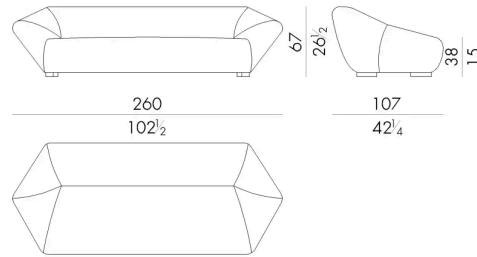

Dimensions

BLOOM. 2200 / FN

Sofa

220 W x 107 D x 67 H cm

BLOOM. 2300 / FN

Sofa

260 W x 107 D x 67 H cm

BLOOM. 2400 / FN

Sofa

300 W x 107 D x 67 H cm