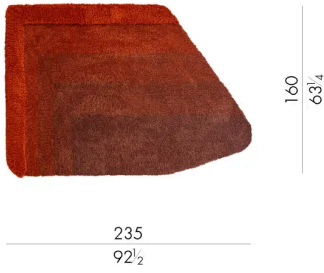

Poly rugs are entirely handcrafted by skilled artisans using the hand-tufting technique. Each piece can be fully customized in terms of size, shape, colour, and pile height.

**HESENTIA can customize this piece to suit your project needs. Some limitations apply.**

# Dimensions

**POLY. 230160**

Rug

235 W x 160 D cm

**POLY. 310187**

Rug

310 W x 187 D cm

**POLY. 320220**

Rug

320 W x 220 D cm