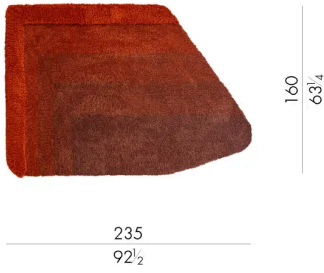

Poly rugs are entirely handcrafted by skilled artisans using the hand-tufting technique. Each piece can be fully customized in terms of size, shape, colour, and pile height.

Dimensions

POLY. 230160

Rug

235 W x 160 D cm

POLY. 310187

Rug

310 W x 187 D cm

POLY. 320220

Rug

320 W x 220 D cm