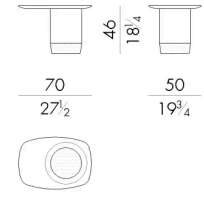

Joss is a sculptural coffee table that fully represents the harmony of duality. In this version, ash wood is combined with brass-casting elements. The ash top is drilled in a single point, which becomes the focus of the project.

Dimensions

JOSS.4070/A/FN

Coffee table

70Wx50 Dx46 H cm

JOSS.4070/B/FN

Coffee table

70Wx50 Dx38 H cm