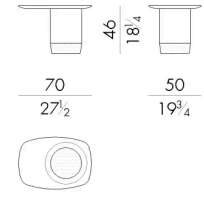

Joss is a sculptural coffee table that fully represents the harmony of duality. In this version, ash wood is combined with brass-casting elements. The ash top is drilled in a single point, which becomes the focus of the project.

Dimensions

Generated: 06/07/2026

JOSS.4070/A/FN

Coffee table

70Wx50Dx46Hcm

JOSS.4070/B/FN

Coffee table

70Wx50Dx38Hcm