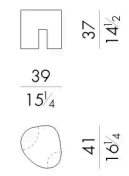

Each coffee table is made of a single-material, with a visually porous surface that enhances its unique, tactile texture. Kumo coffee tables are available in different sizes and colours.

Dimensions

Generated: 17/04/2026

KUMU . 4040

Coffee table

39 W x 41 D x 37 H cm

KUMU . 4100

Coffee table

98 W x 76 D x 30 H cm