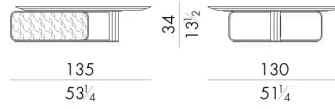

Nova coffee tables and side tables, available in different dimensions, are characterized by a marble top that becomes thinner along the border with rounded corners. The strong point of this collection is represented by the metal precious base that envelopes a vertical marble slab.

Dimensions

Generated: 06/07/2026

NOVA.1100

Coffee table

105 W x 100 D x 34 H cm

NOVA.1130

Coffee table

135 W x 130 D x 34 H cm

NOVA.2177

Coffee table

180 W x 90 D x 34 H cm

NOVA.2177/S

Coffee table

140 W x 75 D x 34 H cm

NOVA.3060

Generated: 06/07/2026

Coffee table

65 W x 60 D x 44 H cm

HESSENTIA