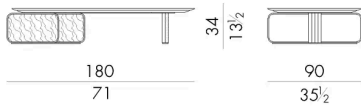

Dimensions

Generated: 06/07/2026

NOVA.1100

Coffee table

105 W x 100 D x 34 H cm

NOVA.1130

Coffee table

135 W x 130 D x 34 H cm

NOVA.2177

Coffee table

180 W x 90 D x 34 H cm

NOVA.2177/S

Coffee table

140 W x 75 D x 34 H cm

NOVA.3060

Generated: 06/07/2026

Coffee table

65 W x 60 D x 44 H cm

HESSENTIA