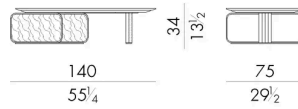

Dimensions

Generated: 06/07/2026

NOVA.1100

Coffee table

105 W x 100 D x 34 H cm

NOVA.1130

Coffee table

135 W x 130 D x 34 H cm

NOVA.2177

Coffee table

180 W x 90 D x 34 H cm

NOVA.2177/S

Coffee table

140 W x 75 D x 34 H cm

NOVA.3060

Generated: 06/07/2026

Coffee table

65 W x 60 D x 44 H cm

HESSENTIA