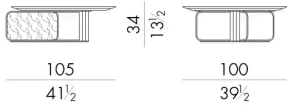

Nova coffee tables and side tables, available in different dimensions, are characterized by a marble top that becomes thinner along the border with rounded corners. The strong point of this collection is represented by the metal precious base that envelopes a vertical marble slab.

Dimensions

Generated: 06/07/2026

NOVA.1100

Coffee table

105 W x 100 D x 34 H cm

NOVA.1130

Coffee table

135 W x 130 D x 34 H cm

NOVA.2177

Coffee table

180 W x 90 D x 34 H cm

NOVA.2177/S

Coffee table

140 W x 75 D x 34 H cm

NOVA.3060

Generated: 06/07/2026

Coffee table

65 W x 60 D x 44 H cm

HESSENTIA