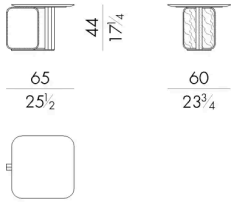

Dimensions

Generated: 06/07/2026

NOVA.1100

Coffee table

105 W x 100 D x 34 H cm

NOVA.1130

Coffee table

135 W x 130 D x 34 H cm

NOVA.2177

Coffee table

180 W x 90 D x 34 H cm

NOVA.2177/S

Coffee table

140 W x 75 D x 34 H cm

NOVA.3060

Generated: 06/07/2026

Coffee table

65 W x 60 D x 44 H cm

HESSENTIA