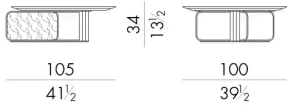

Nova coffee tables and side tables, available in different dimensions, are characterized by a marble top that becomes thinner along the border with rounded corners. The strong point of this collection is represented by the metal precious base that envelopes a vertical marble slab.

# Dimensions

## NOVA.1100

Coffee table

105 W x 100 D x 34 H cm

## NOVA.1130

Coffee table

135 W x 130 D x 34 H cm