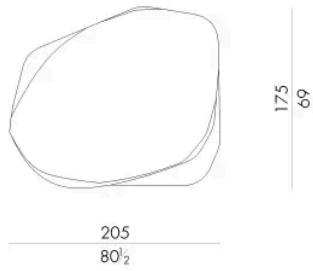

HESSENTIA can customize this piece to suit your project needs. Some limitations apply.

Dimensions

Generated: 04/07/2026

GEODE.205175/V

Rug

205 W x 175 D cm

GEODE.440340/N

Rug

440 W x 340 D cm