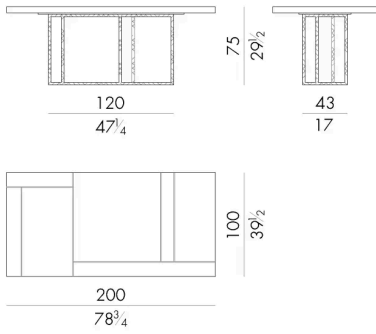

The tables of Lineup collection are available in round and rectangular shape, both in several different sizes. The skillful manual method of metal engraving is inspired by the working techniques of Italian premium class jewelry. The essential and rigorous metal structure creates a harmonious contrast with the top, realized with a decorative finish composed of resins, coloured pigments and natural elements. The extraordinary decorative strength of this table with geometric lines perfectly fits a contemporary dining area.

HESSENTIA can customize this piece to suit your project needs. Some limitations apply.

Dimensions

Generated: 06/07/2026

LINEUP. 8200

Table

200 W x 100 D x 75 H cm

LINEUP. 8240

Table

240 W x 110 D x 75 H cm

LINEUP. 8280

Table

280 W x 110 D x 75 H cm

LINEUP. 8350

Generated: 06/07/2026

Table

350 W x 110 D x 75 H cm