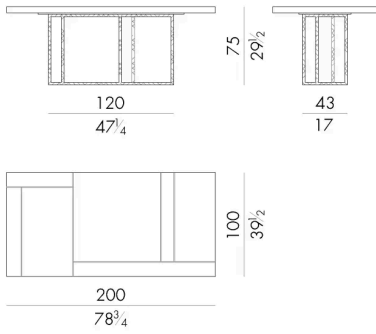

The tables of Lineup collection are available in round and rectangular shape, both in several different sizes. The skillful manual method of metal engraving is inspired by the working techniques of Italian premium class jewelry. The essential and rigorous metal structure creates a harmonious contrast with the top, realized with a decorative finish composed of resins, coloured pigments and natural elements. The extraordinary decorative strength of this table with geometric lines perfectly fits a contemporary dining area.

HESSENTIA can customize this piece to suit your project needs. Some limitations apply.

Dimensions

LINEUP. 8200

Table

200 W x 100 D x 75 H cm

LINEUP. 8240

Table

240 W x 110 D x 75 H cm

LINEUP. 8280

Table

280 W x 110 D x 75 H cm

LINEUP. 8350

Table

350 W x 110 D x 75 H cm