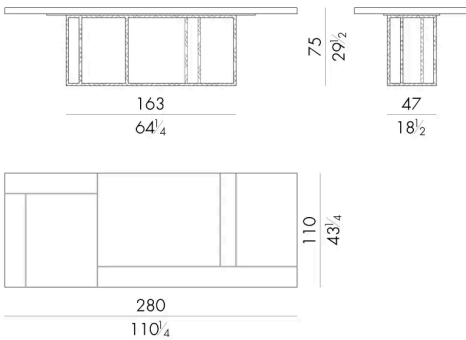

LINEUP. 8280

Table

280 W x 110 D x 75 H cm