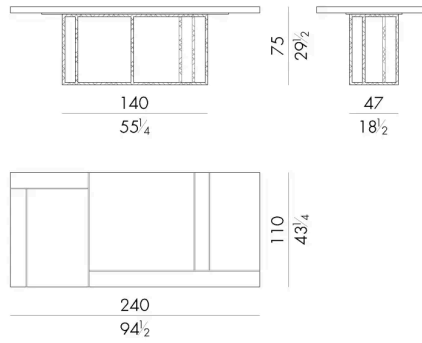

The tables of Lineup collection are available in round and rectangular shape, both in several different sizes. The skillful manual method of metal engraving is inspired by the working techniques of Italian premium class jewelry. The essential and rigorous metal structure creates a harmonious contrast with the top, realized with a decorative finish composed of resins, coloured pigments and natural elements. The extraordinary decorative strength of this table with geometric lines perfectly fits a contemporary dining area.

HESSENTIA can customize this piece to suit your project needs. Some limitations apply.

Dimensions

LINEUP. 8200

Table

200 W x 100 D x 75 H cm

LINEUP. 8240

Table

240 W x 110 D x 75 H cm

LINEUP. 8280

Table

280 W x 110 D x 75 H cm

LINEUP. 8350

Table

350 W x 110 D x 75 H cm