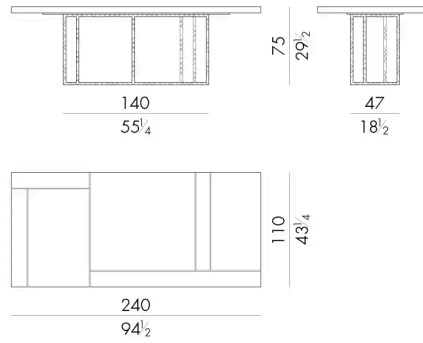

The tables of Lineup collection are available in round and rectangular shape, both in several different sizes. The skillful manual method of metal engraving is inspired by the working techniques of Italian premium class jewelry. The essential and rigorous metal structure creates a harmonious contrast with the top, realized with a decorative finish composed of resins, coloured pigments and natural elements. The extraordinary decorative strength of this table with geometric lines perfectly fits a contemporary dining area.

HESSENTIA can customize this piece to suit your project needs. Some limitations apply.

Dimensions

Generated: 06/07/2026

LINEUP. 8200

Table

200 W x 100 D x 75 H cm

LINEUP. 8240

Table

240 W x 110 D x 75 H cm

LINEUP. 8280

Table

280 W x 110 D x 75 H cm

LINEUP. 8350

Generated: 06/07/2026

Table

350 W x 110 D x 75 H cm