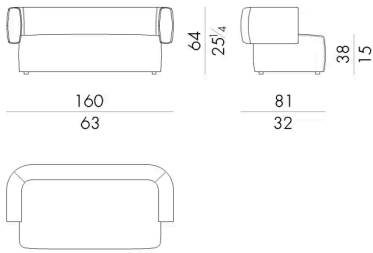

It is available with leather or fabric upholstery, and in the version with soft three-dimensional quiltings with rhomboid pattern that underline great sartorial skills.

Dimensions

Generated: 06/07/2026

HUG. 2200 / S

Sofa

160 W x 81 D x 64 H cm

HUG. 2200 / S / TR

Sofa

160 W x 81 D x 64 H cm

HUG. 2200

Sofa

220 W x 104 D x 73 H cm

HUG. 2200 / TR

Sofa

220 W x 104 D x 73 H cm

HUG. 2300

Sofa

260Wx104Dx73Hcm

HUG. 2300/TR

Sofa

260Wx104Dx73Hcm

HUG. 2400

Sofa

300Wx104Dx73Hcm

HUG. 2400/TR

Sofa

Generated: 06/07/2026

300Wx104Dx73Hcm