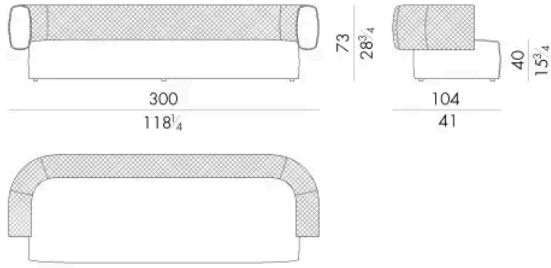

260Wx104Dx73Hcm

HUG. 2400

Sofa

300Wx104Dx73Hcm

HUG. 2400/TR

Sofa

Generated: 06/07/2026

300Wx104Dx73Hcm