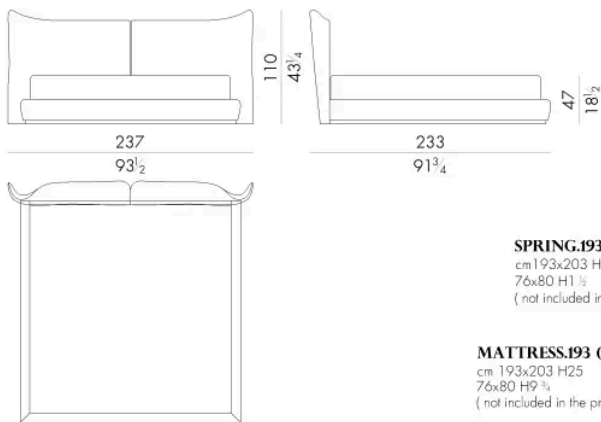

Bed

197 W x 233 D x 110 H cm

LARYSSA . 5160 / A

Bed

204 W x 230 D x 110 H cm

LARYSSA . 5180 / A

Bed

Generated: 15/06/2026

224 W x 230 D x 110 H cm

SPRING.180

cm 180x200 H4
71x78 3/4 H1 1/2
(not included in the price)

MATTRESS.180

cm 180x200 H25
71x78 3/4 H9 3/4
(not included in the price)

LARYSSA . 5193 / A

Bed

237 W x 233 D x 110 H cm

SPRING.193 (KING SIZE)

cm 193x203 H4
76x80 H1 1/2
(not included in the price)

MATTRESS.193 (KING SIZE)

cm 193x203 H25
76x80 H9 3/4
(not included in the price)

LARYSSA.5200/A

Bed

Generated: 15/06/2026

244 W x 230 D x 110 H cm

SPRING.200

cm 200x200 H4
78 1/2x78 1/2 H1 1/2
(not included in the price)

MATTRESS.200

cm 200x200 H25
78 1/2x78 1/2 H9 3/4
(not included in the price)