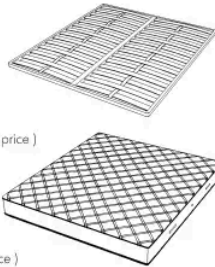

Laryssa

BED

Generated: 15/06/2026

Laryssa bed has a headboard defined by two panels with sinuous lines, where elegant handmade tailoring stitching runs along its perimeter.

HESSENTIA

Dimensions

LARYSSA . 5153 / A

224 W x 230 D x 110 H cm

SPRING.180

cm 180x200 H4
71x78 3/4 H1 1/2
(not included in the price)

MATTRESS.180

cm 180x200 H25
71x78 3/4 H9 3/4
(not included in the price)

LARYSSA . 5193 / A

Bed

237 W x 233 D x 110 H cm

SPRING.193 (KING SIZE)

cm 193x203 H4
76x80 H1 1/2
(not included in the price)

MATTRESS.193 (KING SIZE)

cm 193x203 H25
76x80 H9 3/4
(not included in the price)

LARYSSA.5200/A

Bed

Generated: 15/06/2026

244 W x 230 D x 110 H cm

SPRING.200

cm 200x200 H4
78 1/2x78 1/2 H1 1/2
(not included in the price)

MATTRESS.200

cm 200x200 H25
78 1/2x78 1/2 H9 3/4
(not included in the price)