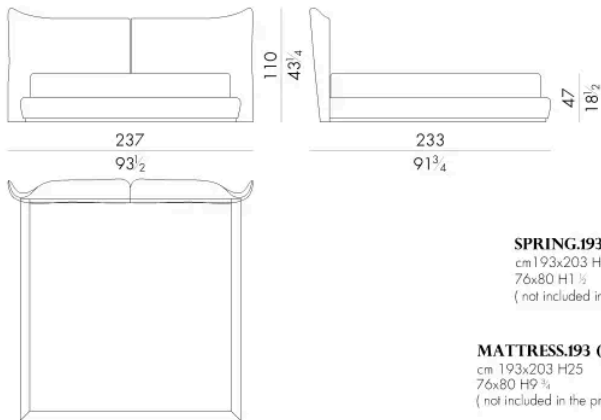

# Dimensions

### SPRING.180

cm 180x200 H4  
71x78 3/4 H1 1/2  
( not included in the price )

### MATTRESS.180

cm 180x200 H25  
71x78 3/4 H9 3/4  
( not included in the price )

## LARYSSA . 5193 / A

Bed

237 W x 233 D x 110 H cm