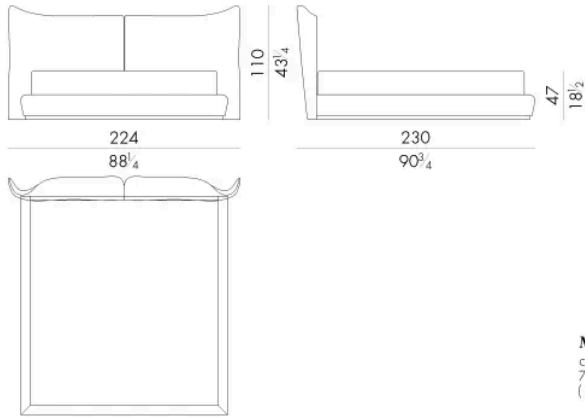

Laryssa

BED

Generated: 15/06/2026

Laryssa bed has a headboard defined by two panels with sinuous lines, where elegant handmade tailoring stitching runs along its perimeter.

HESSENTIA

Dimensions

LARYSSA . 5153 / A

Bed

197 W x 233 D x 110 H cm

LARYSSA . 5160 / A

Bed

204 W x 230 D x 110 H cm

LARYSSA . 5180 / A

Bed

Generated: 15/06/2026

224 W x 230 D x 110 H cm

SPRING.180

cm 180x200 H4
71x78 3/4 H1 1/2
(not included in the price)

MATTRESS.180

cm 180x200 H25
71x78 3/4 H9 3/4
(not included in the price)

LARYSSA . 5193 / A

Bed

237 W x 233 D x 110 H cm

SPRING.193 (KING SIZE)

cm 193x203 H4
76x80 H1 1/2
(not included in the price)

MATTRESS.193 (KING SIZE)

cm 193x203 H25
76x80 H9 3/4
(not included in the price)

LARYSSA.5200/A

Bed

Generated: 15/06/2026

244 W x 230 D x 110 H cm