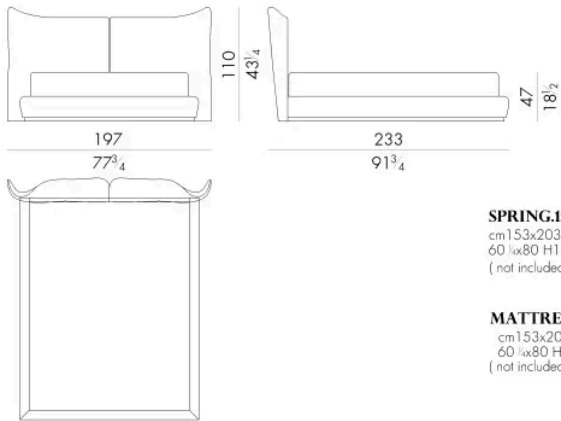

# Laryssa

BED

Generated: 06/07/2026

Laryssa bed has a headboard defined by two panels with sinuous lines, where elegant handmade tailoring stitching runs along its perimeter.

**HESSENTIA**

# Dimensions

## LARYSSA . 5153 / A

Bed

197 W x 233 D x 110 H cm

## LARYSSA . 5160 / A

Bed

204 W x 230 D x 110 H cm