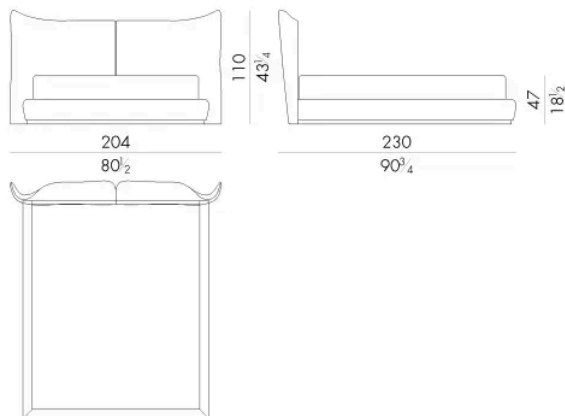

Laryssa

BED

Generated: 15/06/2026

Laryssa bed has a headboard defined by two panels with sinuous lines, where elegant handmade tailoring stitching runs along its perimeter.

HESSENTIA

Dimensions

LARYSSA . 5153 / A

Bed

197 W x 233 D x 110 H cm

LARYSSA . 5160 / A

Bed

204 W x 230 D x 110 H cm

LARYSSA . 5180 / A

Bed

Generated: 15/06/2026

224 W x 230 D x 110 H cm

SPRING.180

cm 180x200 H4
71x78 3/4 H1 1/2
(not included in the price)

MATTRESS.180

cm 180x200 H25
71x78 3/4 H9 3/4
(not included in the price)

LARYSSA . 5193 / A

Bed

237 W x 233 D x 110 H cm

SPRING.193 (KING SIZE)

cm 193x203 H4
76x80 H1 1/2
(not included in the price)

MATTRESS.193 (KING SIZE)

cm 193x203 H25
76x80 H9 3/4
(not included in the price)

LARYSSA.5200/A

Bed

Generated: 15/06/2026

244 W x 230 D x 110 H cm