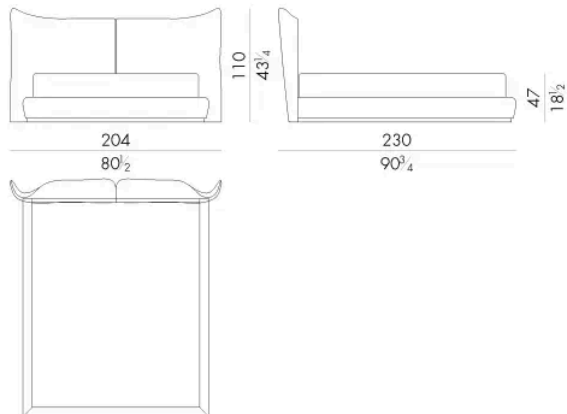

SPRING.160

cm 160x200 H4
63x78 3/4 H1 1/2
(not included in the price)

MATTRESS.160

cm 160x200 H25
63x78 3/4 H9 3/4
(not included in the price)