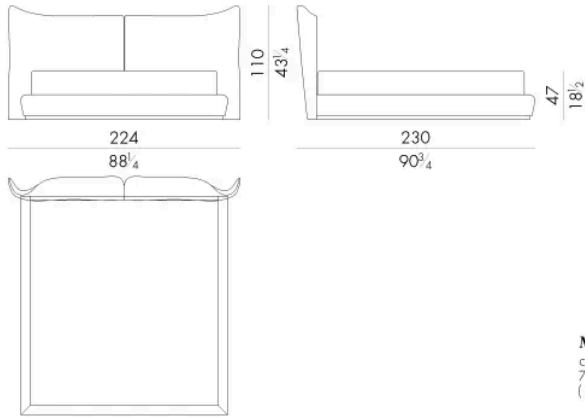

LARYSSA . 5180 / A

Bed

Generated: 15/06/2026

224 W x 230 D x 110 H cm