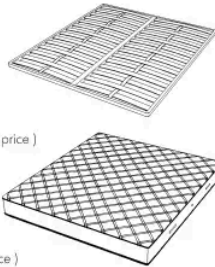

MATTRESS.180

cm 180x200 H25
71x78 3/4 H9 3/4
(not included in the price)