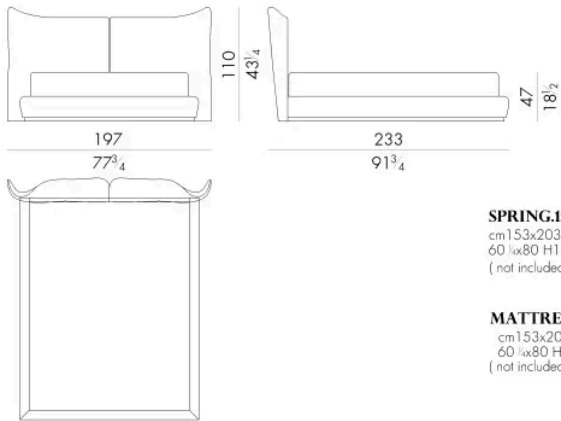

Laryssa

BED

Generated: 15/06/2026

Laryssa bed has a headboard defined by two panels with sinuous lines, where elegant handmade tailoring stitching runs along its perimeter.

HESSENTIA

Dimensions

LARYSSA . 5153 / A

Bed

197 W x 233 D x 110 H cm

LARYSSA . 5160 / A

Bed

204 W x 230 D x 110 H cm

LARYSSA . 5180 / A

Bed

Generated: 15/06/2026

224 W x 230 D x 110 H cm

SPRING.180

cm 180x200 H4
71x78 3/4 H1 1/2
(not included in the price)

MATTRESS.180

cm 180x200 H25
71x78 3/4 H9 3/4
(not included in the price)

LARYSSA . 5193 / A

Bed

237 W x 233 D x 110 H cm

SPRING.193 (KING SIZE)

cm 193x203 H4
76x80 H1 1/2
(not included in the price)

MATTRESS.193 (KING SIZE)

cm 193x203 H25
76x80 H9 3/4
(not included in the price)

LARYSSA.5200/A

Bed

Generated: 15/06/2026

244 W x 230 D x 110 H cm