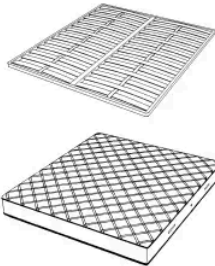

Laryssa

BED

Generated: 15/06/2026

Laryssa bed has a headboard defined by two panels with sinuous lines, where elegant handmade tailoring stitching runs along its perimeter.

HESSENTIA

Dimensions

LARYSSA . 5153 / A

224 W x 230 D x 110 H cm

SPRING.180

cm 180x200 H4
71x78 3/4 H1 1/2
(not included in the price)

MATTRESS.180

cm 180x200 H25
71x78 3/4 H9 3/4
(not included in the price)

LARYSSA . 5193 / A

Bed

237 W x 233 D x 110 H cm

SPRING.193 (KING SIZE)

cm 193x203 H4
76x80 H1 1/2
(not included in the price)

MATTRESS.193 (KING SIZE)

cm 193x203 H25
76x80 H9 3/4
(not included in the price)

LARYSSA.5200/A

Bed

Generated: 15/06/2026

244 W x 230 D x 110 H cm

SPRING.200

cm 200x200 H4
78 1/2x78 1/2 H1 1/2
(not included in the price)

MATTRESS.200

cm 200x200 H25
78 1/2x78 1/2 H9 3/4
(not included in the price)