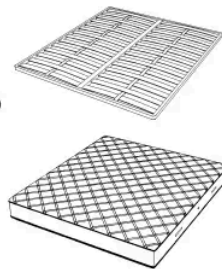

LARYSSA . 5180 / A

Bed

Generated: 06/07/2026

224 W x 230 D x 110 H cm

SPRING.180

cm 180x200 H4
71x78 3/4 H1 1/2
(not included in the price)

MATTRESS.180

cm 180x200 H25
71x78 3/4 H9 3/4
(not included in the price)

LARYSSA . 5193 / A

Bed

237 W x 233 D x 110 H cm

SPRING.193 (KING SIZE)

cm 193x203 H4
76x80 H1 1/2
(not included in the price)

MATTRESS.193 (KING SIZE)

cm 193x203 H25
76x80 H9 3/4
(not included in the price)