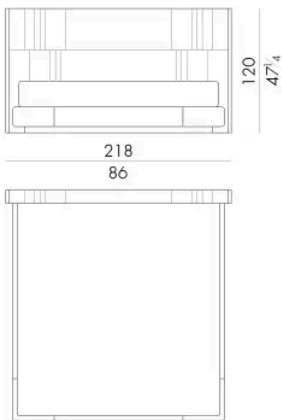

Dimensions

Generated: 06/07/2026

NOVABED . 5153

Bed

178 W x 223 D x 120 H cm

SPRING.153 (QUEEN SIZE)

cm 153x203 H4
60 1/2 x 80 H1 1/2
(not included in the price)

MATTRESS.153 (QUEEN SIZE)

NOVABED . 5180

Bed

Generated: 06/07/2026

198 W x 220 D x 120 H cm

SPRING.180

cm 180x200 H4
71x78 3/4 H1 1/2
(not included in the price)

MATTRESS.180

cm 180x200 H25
71x78 3/4 H9 3/4
(not included in the price)

NOVABED . 5193

Bed

218 W x 223 D x 120 H cm

SPRING.193 (KING SIZE)

cm 193x203 H4
76x80 H1 1/2
(not included in the price)

MATTRESS.193 (KING SIZE)

cm 193x203 H25
76x80 H9 3/4
(not included in the price)

Bed

218 W x 220 D x 120 H cm

SPRING.200

cm 200x200 H4
78 3/4x78 3/4 H1 1/2
(not included in the price)

MATTRESS.200

cm 200x200 H25
78 3/4x78 3/4 H9 3/4
(not included in the price)