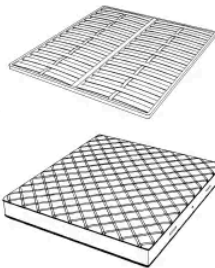

NOVABED . 5193

Bed

218 W x 223 D x 120 H cm

SPRING.193 (KING SIZE)

cm 193x203 H4
76x80 H1 1/2
(not included in the price)

MATTRESS.193 (KING SIZE)

cm 193x203 H25
76x80 H9 3/4
(not included in the price)

Bed

218 W x 220 D x 120 H cm

SPRING.200

cm 200x200 H4
78 3/4x78 3/4 H1 1/2
(not included in the price)

MATTRESS.200

cm 200x200 H25
78 3/4x78 3/4 H9 3/4
(not included in the price)