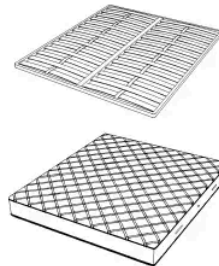

Novabed presents headboard and siderails upholstered in leather or fabric where vertical stitchings alternate with parallel seams while on lateral sides of the headboard metal details recall those that characterize the other items of this collection. This bed besides being available with standard headboard, it is available with a wider headboard that envelops the night table.

Dimensions

Generated: 06/07/2026

NOVABED . 5153

Bed

178 W x 223 D x 120 H cm

SPRING.153 (QUEEN SIZE)

cm 153x203 H4
60 1/2 x 80 H1 1/2
(not included in the price)

MATTRESS.153 (QUEEN SIZE)

cm 153x203 H25
60 1/2 x 80 H9 3/4
(not included in the price)

NOVABED . 5160

Bed

178 W x 220 D x 120 H cm

SPRING.160

cm 160x200 H4
63x78 3/4 H1 1/2
(not included in the price)

MATTRESS.160

cm 160x200 H25
63x78 3/4 H9 3/4
(not included in the price)

NOVABED . 5180

Bed

Generated: 06/07/2026

198 W x 220 D x 120 H cm

SPRING.180

cm 180x200 H4
71x78 3/4 H1 1/2
(not included in the price)

MATTRESS.180

cm 180x200 H25
71x78 3/4 H9 3/4
(not included in the price)