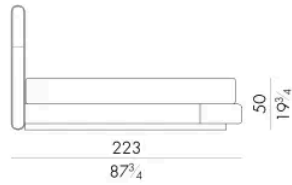

Dimensions

NOVABED.5153

Bed

178 W x 223 D x 120 H cm

SPRING.153 (QUEEN SIZE)

cm 153x203 H4
60 1/2 x 80 H1 1/2
(not included in the price)

MATTRESS.153 (QUEEN SIZE)

cm 153x203 H25
60 1/2 x 80 H9 3/4
(not included in the price)

NOVABED.5160

Bed

178 W x 220 D x 120 H cm

SPRING.160

cm 160x200 H4
63x78 3/4 H1 1/2
(not included in the price)

MATTRESS.160

cm 160x200 H25
63x78 3/4 H9 3/4
(not included in the price)

NOVABED . 5 1 8 0

Bed

198 W x 220 D x 120 H cm

SPRING.180
cm 180x200 H4
71x78 3/4 H1 1/2
(not included in the price)

MATTRESS.180
cm 180x200 H25
71x78 3/4 H9 3/4
(not included in the price)

NOVABED . 5 1 9 3

Bed

218 W x 223 D x 120 H cm

SPRING.193 (KING SIZE)
cm 193x203 H4
76x80 H1 1/2
(not included in the price)

MATTRESS.193 (KING SIZE)
cm 193x203 H25
76x80 H9 3/4
(not included in the price)

Bed

218 W x 220 D x 120 H cm

SPRING.200
cm 200x200 H4
78 3/4x78 3/4 H1 1/2
(not included in the price)