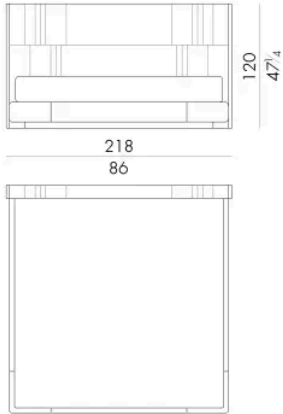

Dimensions

Generated: 06/07/2026

NOVABED . 5153

Bed

178 W x 223 D x 120 H cm

SPRING.153 (QUEEN SIZE)

cm 153x203 H4
60 1/2 x 80 H1 1/2
(not included in the price)

MATTRESS.153 (QUEEN SIZE)

NOVABED . 5180

Bed

Generated: 06/07/2026

198 W x 220 D x 120 H cm

SPRING.180

cm 180x200 H4
71x78 3/4 H1 1/2
(not included in the price)

MATTRESS.180

cm 180x200 H25
71x78 3/4 H9 3/4
(not included in the price)

NOVABED . 5193

Bed

218 W x 223 D x 120 H cm

SPRING.193 (KING SIZE)

cm 193x203 H4
76x80 H1 1/2
(not included in the price)

MATTRESS.193 (KING SIZE)

cm 193x203 H25
76x80 H9 3/4
(not included in the price)

Bed

218 W x 220 D x 120 H cm

SPRING.200

cm 200x200 H4
78 3/4x78 3/4 H1 1/2
(not included in the price)

MATTRESS.200

cm 200x200 H25
78 3/4x78 3/4 H9 3/4
(not included in the price)