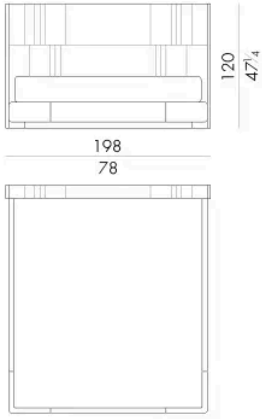

Dimensions

NOVABED.5153

Bed

178 W x 223 D x 120 H cm

SPRING.153 (QUEEN SIZE)

cm 153x203 H4
60 1/2 x 80 H1 1/2
(not included in the price)

MATTRESS.153 (QUEEN SIZE)

cm 153x203 H25
60 1/2 x 80 H9 3/4
(not included in the price)

NOVABED.5160

Bed

178 W x 220 D x 120 H cm

SPRING.160

cm 160x200 H4
63x78 3/4 H1 1/2
(not included in the price)

MATTRESS.160

cm 160x200 H25
63x78 3/4 H9 3/4
(not included in the price)

NOVABED . 5 1 8 0

Bed

198 W x 220 D x 120 H cm

SPRING.180
cm 180x200 H4
71x78 3/4 H1 1/2
(not included in the price)

MATTRESS.180
cm 180x200 H25
71x78 3/4 H9 3/4
(not included in the price)

NOVABED . 5 1 9 3

Bed

218 W x 223 D x 120 H cm

SPRING.193 (KING SIZE)
cm 193x203 H4
76x80 H1 1/2
(not included in the price)

MATTRESS.193 (KING SIZE)
cm 193x203 H25
76x80 H9 3/4
(not included in the price)

Bed

218 W x 220 D x 120 H cm

SPRING.200
cm 200x200 H4
78 3/4x78 3/4 H1 1/2
(not included in the price)