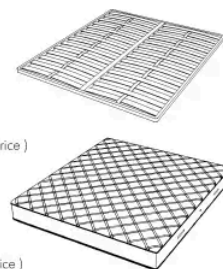

Dimensions

Generated: 06/07/2026

NOVABED . 5153

Bed

178 W x 223 D x 120 H cm

SPRING.153 (QUEEN SIZE)

cm 153x203 H4
60 1/2 x 80 H1 1/2
(not included in the price)

MATTRESS.153 (QUEEN SIZE)

cm 153x203 H25
60 1/2 x 80 H9 3/4
(not included in the price)

NOVABED . 5160

Bed

178 W x 220 D x 120 H cm

SPRING.160

cm 160x200 H4
63x78 3/4 H1 1/2
(not included in the price)

MATTRESS.160

cm 160x200 H25
63x78 3/4 H9 3/4
(not included in the price)

NOVABED . 5180

Bed

Generated: 06/07/2026

198 W x 220 D x 120 H cm

SPRING.180

cm 180x200 H4
71x78 3/4 H1 1/2
(not included in the price)

MATTRESS.180

cm 180x200 H25
71x78 3/4 H9 3/4
(not included in the price)

NOVABED . 5193

Bed

218 W x 223 D x 120 H cm

SPRING.193 (KING SIZE)

cm 193x203 H4
76x80 H1 1/2
(not included in the price)

MATTRESS.193 (KING SIZE)

cm 193x203 H25
76x80 H9 3/4
(not included in the price)

Bed