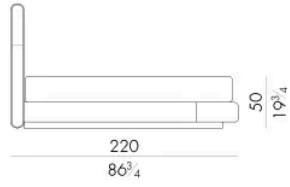

Dimensions

NOVABED.5153

Bed

178 W x 223 D x 120 H cm

SPRING.153 (QUEEN SIZE)

cm 153x203 H4
60 1/2 x 80 H1 1/2
(not included in the price)

MATTRESS.153 (QUEEN SIZE)

cm 153x203 H25
60 1/2 x 80 H9 3/4
(not included in the price)

NOVABED.5160

Bed

178 W x 220 D x 120 H cm

SPRING.160

cm 160x200 H4
63x78 3/4 H1 1/2
(not included in the price)

MATTRESS.160

cm 160x200 H25
63x78 3/4 H9 3/4
(not included in the price)

NOVABED . 5 1 8 0

Bed

198 W x 220 D x 120 H cm

SPRING.180
cm 180x200 H4
71x78 3/4 H1 1/2
(not included in the price)

MATTRESS.180
cm 180x200 H25
71x78 3/4 H9 3/4
(not included in the price)

NOVABED . 5 1 9 3

Bed

218 W x 223 D x 120 H cm

SPRING.193 (KING SIZE)
cm 193x203 H4
76x80 H1 1/2
(not included in the price)

MATTRESS.193 (KING SIZE)
cm 193x203 H25
76x80 H9 3/4
(not included in the price)

Bed

218 W x 220 D x 120 H cm

SPRING.200
cm 200x200 H4
78 3/4x78 3/4 H1 1/2
(not included in the price)