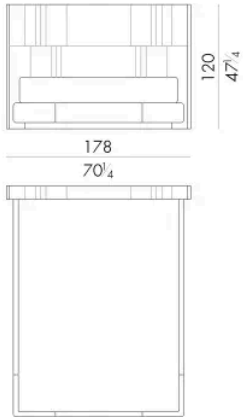

Dimensions

NOVABED.5153

Bed

178 W x 223 D x 120 H cm

SPRING.153 (QUEEN SIZE)

cm 153x203 H4
60 1/2 x 80 H1 1/2
(not included in the price)

MATTRESS.153 (QUEEN SIZE)

cm 153x203 H25
60 1/2 x 80 H9 3/4
(not included in the price)

NOVABED.5160

Bed

178 W x 220 D x 120 H cm

SPRING.160

cm 160x200 H4
63x78 3/4 H1 1/2
(not included in the price)

MATTRESS.160

cm 160x200 H25
63x78 3/4 H9 3/4
(not included in the price)

NOVABED . 5 1 8 0

Bed

198 W x 220 D x 120 H cm

SPRING.180
cm 180x200 H4
71x78 3/4 H1 1/2
(not included in the price)

MATTRESS.180
cm 180x200 H25
71x78 3/4 H9 3/4
(not included in the price)

NOVABED . 5 1 9 3

Bed

218 W x 223 D x 120 H cm

SPRING.193 (KING SIZE)
cm 193x203 H4
76x80 H1 1/2
(not included in the price)

MATTRESS.193 (KING SIZE)
cm 193x203 H25
76x80 H9 3/4
(not included in the price)

Bed

218 W x 220 D x 120 H cm

SPRING.200
cm 200x200 H4
78 3/4x78 3/4 H1 1/2
(not included in the price)