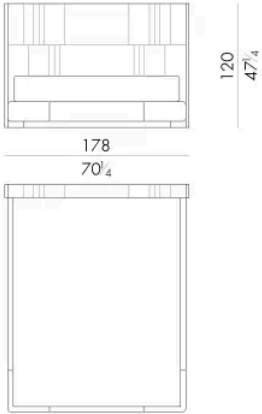

Dimensions

NOVABED.5153

Bed

178 W x 223 D x 120 H cm

SPRING.153 (QUEEN SIZE)

cm 153x203 H4
60 1/2 x 80 H1 1/2
(not included in the price)

MATTRESS.153 (QUEEN SIZE)

cm 153x203 H25
60 1/2 x 80 H9 3/4
(not included in the price)

NOVABED.5160

Bed

178 W x 220 D x 120 H cm

SPRING.160

cm 160x200 H4
63x78 3/4 H1 1/2
(not included in the price)

MATTRESS.160

cm 160x200 H25
63x78 3/4 H9 3/4
(not included in the price)

NOVABED . 5 1 8 0

Bed

198 W x 220 D x 120 H cm

SPRING.180
cm 180x200 H4
71x78 3/4 H1 1/2
(not included in the price)

MATTRESS.180
cm 180x200 H25
71x78 3/4 H9 3/4
(not included in the price)

NOVABED . 5 1 9 3

Bed

218 W x 223 D x 120 H cm

SPRING.193 (KING SIZE)
cm 193x203 H4
76x80 H1 1/2
(not included in the price)

MATTRESS.193 (KING SIZE)
cm 193x203 H25
76x80 H9 3/4
(not included in the price)

Bed

218 W x 220 D x 120 H cm

SPRING.200
cm 200x200 H4
78 3/4x78 3/4 H1 1/2
(not included in the price)