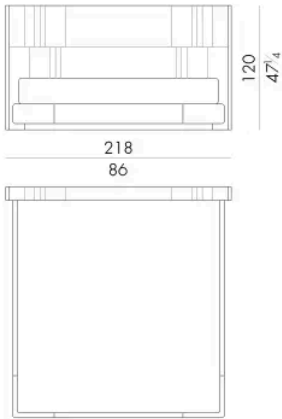

NOVABED.5160

Bed

178 W x 220 D x 120 H cm

SPRING.160

cm 160x200 H4
63x78 3/4 H1 1/2
(not included in the price)

MATTRESS.160

cm 160x200 H25
63x78 3/4 H9 3/4
(not included in the price)

NOVABED . 5 1 8 0

Bed

198 W x 220 D x 120 H cm

SPRING.180
cm 180x200 H4
71x78 3/4 H1 1/2
(not included in the price)

MATTRESS.180
cm 180x200 H25
71x78 3/4 H9 3/4
(not included in the price)

NOVABED . 5 1 9 3

Bed

218 W x 223 D x 120 H cm

SPRING.193 (KING SIZE)
cm 193x203 H4
76x80 H1 1/2
(not included in the price)

MATTRESS.193 (KING SIZE)
cm 193x203 H25
76x80 H9 3/4
(not included in the price)

Bed

218 W x 220 D x 120 H cm

SPRING.200
cm 200x200 H4
78 3/4x78 3/4 H1 1/2
(not included in the price)

MATTRESS.200
cm 200x200 H25
78 3/4x78 3/4 H9 3/4
(not included in the price)