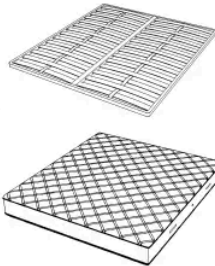

Bed

198 W x 220 D x 120 H cm

SPRING.180
cm 180x200 H4
71x78 3/4 H1 1/2
(not included in the price)

MATTRESS.180
cm 180x200 H25
71x78 3/4 H9 3/4
(not included in the price)

NOVABED . 5 1 9 3

Bed

218 W x 223 D x 120 H cm

SPRING.193 (KING SIZE)
cm 193x203 H4
76x80 H1 1/2
(not included in the price)

MATTRESS.193 (KING SIZE)
cm 193x203 H25
76x80 H9 3/4
(not included in the price)

Bed

218 W x 220 D x 120 H cm

SPRING.200
cm 200x200 H4
78 3/4x78 3/4 H1 1/2
(not included in the price)

MATTRESS.200
cm 200x200 H25
78 3/4x78 3/4 H9 3/4
(not included in the price)