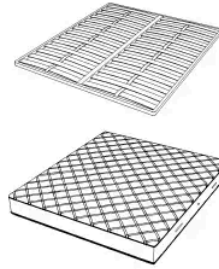

Novabed presents headboard and siderails upholstered in leather or fabric where vertical stitchings alternate with parallel seams while on lateral sides of the headboard metal details recall those that characterize the other items of this collection. This bed besides being available with standard headboard, it is available with a wider headboard that envelops the night table.

Dimensions

NOVABED.5153

Bed

178 W x 223 D x 120 H cm

SPRING.153 (QUEEN SIZE)

cm 153x203 H4
60 1/2 x 80 H1 1/2
(not included in the price)

MATTRESS.153 (QUEEN SIZE)

cm 153x203 H25
60 1/2 x 80 H9 3/4
(not included in the price)

NOVABED.5160

Bed

178 W x 220 D x 120 H cm

SPRING.160

cm 160x200 H4
63x78 3/4 H1 1/2
(not included in the price)

MATTRESS.160

cm 160x200 H25
63x78 3/4 H9 3/4
(not included in the price)

NOVABED . 5 1 8 0

Bed

198 W x 220 D x 120 H cm

SPRING.180
cm 180x200 H4
71x78 3/4 H1 1/2
(not included in the price)

MATTRESS.180
cm 180x200 H25
71x78 3/4 H9 3/4
(not included in the price)

NOVABED . 5 1 9 3

Bed

218 W x 223 D x 120 H cm