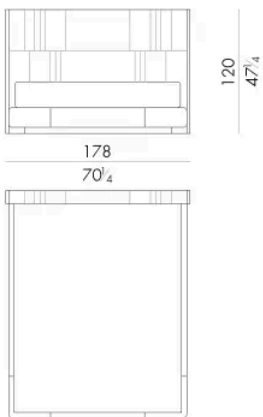

Dimensions

Generated: 06/07/2026

NOVABED . 5153

Bed

178 W x 223 D x 120 H cm

SPRING.153 (QUEEN SIZE)

cm 153x203 H4
60 1/2 x 80 H1 1/2
(not included in the price)

MATTRESS.153 (QUEEN SIZE)

cm 153x203 H25
60 1/2 x 80 H9 3/4
(not included in the price)

NOVABED . 5160

Bed

178 W x 220 D x 120 H cm

SPRING.160

cm 160x200 H4
63x78 3/4 H1 1/2
(not included in the price)

MATTRESS.160

cm 160x200 H25
63x78 3/4 H9 3/4
(not included in the price)

NOVABED . 5180

Bed

Generated: 06/07/2026

198 W x 220 D x 120 H cm

SPRING.180

cm 180x200 H4
71x78 3/4 H1 1/2
(not included in the price)

MATTRESS.180

cm 180x200 H25
71x78 3/4 H9 3/4
(not included in the price)

NOVABED . 5193

Bed

218 W x 223 D x 120 H cm

SPRING.193 (KING SIZE)

cm 193x203 H4
76x80 H1 1/2
(not included in the price)

MATTRESS.193 (KING SIZE)

cm 193x203 H25
76x80 H9 3/4
(not included in the price)

Bed