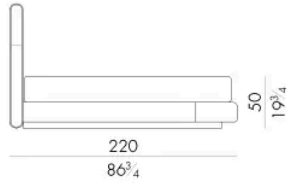

Dimensions

Generated: 06/07/2026

NOVABED . 5153

Bed

178 W x 223 D x 120 H cm

SPRING.153 (QUEEN SIZE)

cm 153x203 H4
60 1/2 x 80 H1 1/2
(not included in the price)

MATTRESS.153 (QUEEN SIZE)

NOVABED . 5180

Bed

Generated: 06/07/2026

198 W x 220 D x 120 H cm

SPRING.180

cm 180x200 H4
71x78 3/4 H1 1/2
(not included in the price)

MATTRESS.180

cm 180x200 H25
71x78 3/4 H9 3/4
(not included in the price)

NOVABED . 5193

Bed

218 W x 223 D x 120 H cm

SPRING.193 (KING SIZE)

cm 193x203 H4
76x80 H1 1/2
(not included in the price)

MATTRESS.193 (KING SIZE)

cm 193x203 H25
76x80 H9 3/4
(not included in the price)

Bed

218 W x 220 D x 120 H cm

SPRING.200

cm 200x200 H4
78 3/4x78 3/4 H1 1/2
(not included in the price)

MATTRESS.200

cm 200x200 H25
78 3/4x78 3/4 H9 3/4
(not included in the price)