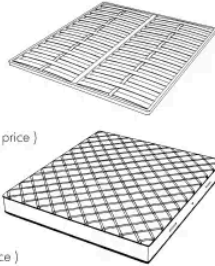

Dimensions

NOVABED.5153

Bed

178 W x 223 D x 120 H cm

SPRING.153 (QUEEN SIZE)

cm 153x203 H4
60 1/2 x 80 H1 1/2
(not included in the price)

MATTRESS.153 (QUEEN SIZE)

cm 153x203 H25
60 1/2 x 80 H9 3/4
(not included in the price)

NOVABED.5160

Bed

178 W x 220 D x 120 H cm

SPRING.160

cm 160x200 H4
63x78 3/4 H1 1/2
(not included in the price)

MATTRESS.160

cm 160x200 H25
63x78 3/4 H9 3/4
(not included in the price)

NOVABED . 5 1 8 0

Bed

198 W x 220 D x 120 H cm

SPRING.180
cm 180x200 H4
71x78 3/4 H1 1/2
(not included in the price)

MATTRESS.180
cm 180x200 H25
71x78 3/4 H9 3/4
(not included in the price)

NOVABED . 5 1 9 3

Bed

218 W x 223 D x 120 H cm

SPRING.193 (KING SIZE)
cm 193x203 H4
76x80 H1 1/2
(not included in the price)

MATTRESS.193 (KING SIZE)
cm 193x203 H25
76x80 H9 3/4
(not included in the price)

Bed

218 W x 220 D x 120 H cm

SPRING.200
cm 200x200 H4
78 3/4x78 3/4 H1 1/2
(not included in the price)