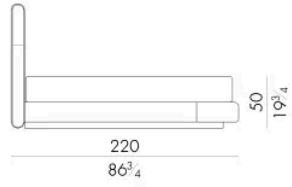

Dimensions

NOVABED.5153

Bed

178 W x 223 D x 120 H cm

SPRING.153 (QUEEN SIZE)

cm 153x203 H4
60 1/2 x 80 H1 1/2
(not included in the price)

MATTRESS.153 (QUEEN SIZE)

cm 153x203 H25
60 1/2 x 80 H9 3/4
(not included in the price)

NOVABED.5160

Bed

178 W x 220 D x 120 H cm

SPRING.160

cm 160x200 H4
63x78 3/4 H1 1/2
(not included in the price)

MATTRESS.160

cm 160x200 H25
63x78 3/4 H9 3/4
(not included in the price)

NOVABED . 5 1 8 0

Bed

198 W x 220 D x 120 H cm

SPRING.180
cm 180x200 H4
71x78 3/4 H1 1/2
(not included in the price)

MATTRESS.180
cm 180x200 H25
71x78 3/4 H9 3/4
(not included in the price)

NOVABED . 5 1 9 3

Bed

218 W x 223 D x 120 H cm

SPRING.193 (KING SIZE)
cm 193x203 H4
76x80 H1 1/2
(not included in the price)

MATTRESS.193 (KING SIZE)
cm 193x203 H25
76x80 H9 3/4
(not included in the price)

Bed

218 W x 220 D x 120 H cm

SPRING.200
cm 200x200 H4
78 3/4x78 3/4 H1 1/2
(not included in the price)