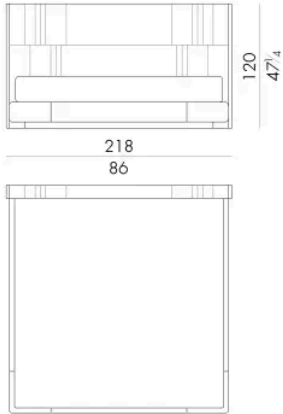

NOVABED.5160

Bed

178 W x 220 D x 120 H cm

SPRING.160

cm 160x200 H4
63x78 3/4 H1 1/2
(not included in the price)

MATTRESS.160

cm 160x200 H25
63x78 3/4 H9 3/4
(not included in the price)

NOVABED . 5 1 8 0

Bed

198 W x 220 D x 120 H cm

SPRING.180
cm 180x200 H4
71x78 3/4 H1 1/2
(not included in the price)

MATTRESS.180
cm 180x200 H25
71x78 3/4 H9 3/4
(not included in the price)

NOVABED . 5 1 9 3

Bed

218 W x 223 D x 120 H cm

SPRING.193 (KING SIZE)
cm 193x203 H4
76x80 H1 1/2
(not included in the price)

MATTRESS.193 (KING SIZE)
cm 193x203 H25
76x80 H9 3/4
(not included in the price)

Bed

218 W x 220 D x 120 H cm

SPRING.200
cm 200x200 H4
78 3/4x78 3/4 H1 1/2
(not included in the price)

MATTRESS.200
cm 200x200 H25
78 3/4x78 3/4 H9 3/4
(not included in the price)