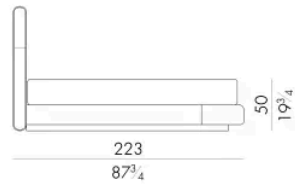

Dimensions

Generated: 06/07/2026

NOVABED . 5153

Bed

178 W x 223 D x 120 H cm

SPRING.153 (QUEEN SIZE)

cm 153x203 H4
60 1/2 x 80 H1 1/2
(not included in the price)

MATTRESS.153 (QUEEN SIZE)

cm 153x203 H25
60 1/2 x 80 H9 3/4
(not included in the price)

NOVABED . 5160

Bed

178 W x 220 D x 120 H cm

SPRING.160

cm 160x200 H4
63x78 3/4 H1 1/2
(not included in the price)

MATTRESS.160

cm 160x200 H25
63x78 3/4 H9 3/4
(not included in the price)

NOVABED . 5180

Bed

Generated: 06/07/2026

198 W x 220 D x 120 H cm

SPRING.180

cm 180x200 H4
71x78 3/4 H1 1/2
(not included in the price)

MATTRESS.180

cm 180x200 H25
71x78 3/4 H9 3/4
(not included in the price)

NOVABED . 5193

Bed

218 W x 223 D x 120 H cm

SPRING.193 (KING SIZE)

cm 193x203 H4
76x80 H1 1/2
(not included in the price)

MATTRESS.193 (KING SIZE)

cm 193x203 H25
76x80 H9 3/4
(not included in the price)

Bed