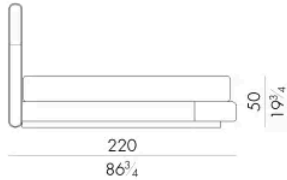

Dimensions

NOVABED.5153

Bed

178 W x 223 D x 120 H cm

SPRING.153 (QUEEN SIZE)

cm 153x203 H4
60 1/2 x 80 H1 1/2
(not included in the price)

MATTRESS.153 (QUEEN SIZE)

cm 153x203 H25
60 1/2 x 80 H9 3/4
(not included in the price)

NOVABED.5160

Bed

178 W x 220 D x 120 H cm

SPRING.160

cm 160x200 H4
63x78 3/4 H1 1/2
(not included in the price)

MATTRESS.160

cm 160x200 H25
63x78 3/4 H9 3/4
(not included in the price)

NOVABED . 5 1 8 0

Bed

198 W x 220 D x 120 H cm

SPRING.180
cm 180x200 H4
71x78 3/4 H1 1/2
(not included in the price)

MATTRESS.180
cm 180x200 H25
71x78 3/4 H9 3/4
(not included in the price)

NOVABED . 5 1 9 3

Bed

218 W x 223 D x 120 H cm

SPRING.193 (KING SIZE)
cm 193x203 H4
76x80 H1 1/2
(not included in the price)

MATTRESS.193 (KING SIZE)
cm 193x203 H25
76x80 H9 3/4
(not included in the price)

Bed

218 W x 220 D x 120 H cm

SPRING.200
cm 200x200 H4
78 3/4x78 3/4 H1 1/2
(not included in the price)