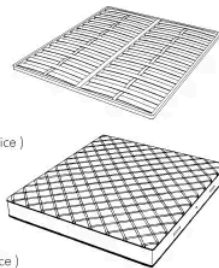

Dimensions

NOVABED.5153

Bed

178 W x 223 D x 120 H cm

SPRING.153 (QUEEN SIZE)

cm 153x203 H4
60 1/2 x 80 H1 1/2
(not included in the price)

MATTRESS.153 (QUEEN SIZE)

cm 153x203 H25
60 1/2 x 80 H9 3/4
(not included in the price)

NOVABED.5160

Bed

178 W x 220 D x 120 H cm

SPRING.160

cm 160x200 H4
63x78 3/4 H1 1/2
(not included in the price)

MATTRESS.160

cm 160x200 H25
63x78 3/4 H9 3/4
(not included in the price)

NOVABED . 5 1 8 0

Bed

198 W x 220 D x 120 H cm

SPRING.180
cm 180x200 H4
71x78 3/4 H1 1/2
(not included in the price)

MATTRESS.180
cm 180x200 H25
71x78 3/4 H9 3/4
(not included in the price)

NOVABED . 5 1 9 3

Bed

218 W x 223 D x 120 H cm

SPRING.193 (KING SIZE)
cm 193x203 H4
76x80 H1 1/2
(not included in the price)

MATTRESS.193 (KING SIZE)
cm 193x203 H25
76x80 H9 3/4
(not included in the price)

Bed

218 W x 220 D x 120 H cm

SPRING.200
cm 200x200 H4
78 3/4x78 3/4 H1 1/2
(not included in the price)