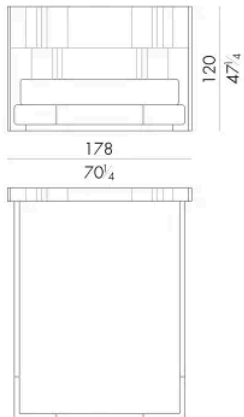

Dimensions

Generated: 06/07/2026

NOVABED . 5153

Bed

178 W x 223 D x 120 H cm

SPRING.153 (QUEEN SIZE)

cm 153x203 H4
60 1/2 x 80 H1 1/2
(not included in the price)

MATTRESS.153 (QUEEN SIZE)

cm 153x203 H25
60 1/2 x 80 H9 3/4
(not included in the price)

NOVABED . 5160

Bed

178 W x 220 D x 120 H cm

SPRING.160

cm 160x200 H4
63x78 3/4 H1 1/2
(not included in the price)

MATTRESS.160

cm 160x200 H25
63x78 3/4 H9 3/4
(not included in the price)

NOVABED . 5180

Bed

Generated: 06/07/2026

198 W x 220 D x 120 H cm

SPRING.180

cm 180x200 H4
71x78 3/4 H1 1/2
(not included in the price)

MATTRESS.180

cm 180x200 H25
71x78 3/4 H9 3/4
(not included in the price)

NOVABED . 5193

Bed

218 W x 223 D x 120 H cm

SPRING.193 (KING SIZE)

cm 193x203 H4
76x80 H1 1/2
(not included in the price)

MATTRESS.193 (KING SIZE)

cm 193x203 H25
76x80 H9 3/4
(not included in the price)

Bed