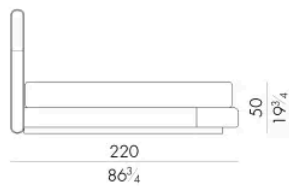

Dimensions

Generated: 06/07/2026

NOVABED . 5153

Bed

178 W x 223 D x 120 H cm

SPRING.153 (QUEEN SIZE)

cm 153x203 H4
60 1/2 x 80 H1 1/2
(not included in the price)

MATTRESS.153 (QUEEN SIZE)

cm 153x203 H25
60 1/2 x 80 H9 3/4
(not included in the price)

NOVABED . 5160

Bed

178 W x 220 D x 120 H cm

SPRING.160

cm 160x200 H4
63x78 3/4 H1 1/2
(not included in the price)

MATTRESS.160

cm 160x200 H25
63x78 3/4 H9 3/4
(not included in the price)

NOVABED . 5180

Bed

Generated: 06/07/2026

198 W x 220 D x 120 H cm

SPRING.180

cm 180x200 H4
71x78 3/4 H1 1/2
(not included in the price)

MATTRESS.180

cm 180x200 H25
71x78 3/4 H9 3/4
(not included in the price)

NOVABED . 5193

Bed

218 W x 223 D x 120 H cm

SPRING.193 (KING SIZE)

cm 193x203 H4
76x80 H1 1/2
(not included in the price)

MATTRESS.193 (KING SIZE)

cm 193x203 H25
76x80 H9 3/4
(not included in the price)

Bed