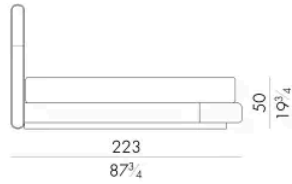

Dimensions

NOVABED.5153

Bed

178 W x 223 D x 120 H cm

SPRING.153 (QUEEN SIZE)

cm 153x203 H4
60 1/2 x 80 H1 1/2
(not included in the price)

MATTRESS.153 (QUEEN SIZE)

cm 153x203 H25
60 1/2 x 80 H9 3/4
(not included in the price)

NOVABED.5160

Bed

178 W x 220 D x 120 H cm

SPRING.160

cm 160x200 H4
63x78 3/4 H1 1/2
(not included in the price)

MATTRESS.160

cm 160x200 H25
63x78 3/4 H9 3/4
(not included in the price)

NOVABED . 5 1 8 0

Bed

198 W x 220 D x 120 H cm

SPRING.180
cm 180x200 H4
71x78 3/4 H1 1/2
(not included in the price)

MATTRESS.180
cm 180x200 H25
71x78 3/4 H9 3/4
(not included in the price)

NOVABED . 5 1 9 3

Bed

218 W x 223 D x 120 H cm

SPRING.193 (KING SIZE)
cm 193x203 H4
76x80 H1 1/2
(not included in the price)

MATTRESS.193 (KING SIZE)
cm 193x203 H25
76x80 H9 3/4
(not included in the price)

Bed

218 W x 220 D x 120 H cm

SPRING.200
cm 200x200 H4
78 3/4x78 3/4 H1 1/2
(not included in the price)