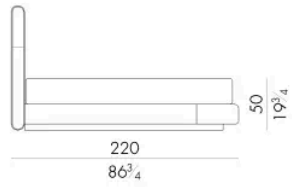

Dimensions

Generated: 06/07/2026

NOVABED . 5153

Bed

178 W x 223 D x 120 H cm

SPRING.153 (QUEEN SIZE)

cm 153x203 H4
60 1/2 x 80 H1 1/2
(not included in the price)

MATTRESS.153 (QUEEN SIZE)

cm 153x203 H25
60 1/2 x 80 H9 3/4
(not included in the price)

NOVABED . 5160

Bed

178 W x 220 D x 120 H cm

SPRING.160

cm 160x200 H4
63x78 3/4 H1 1/2
(not included in the price)

MATTRESS.160

cm 160x200 H25
63x78 3/4 H9 3/4
(not included in the price)

NOVABED . 5180

Bed

Generated: 06/07/2026

198 W x 220 D x 120 H cm

SPRING.180

cm 180x200 H4
71x78 3/4 H1 1/2
(not included in the price)

MATTRESS.180

cm 180x200 H25
71x78 3/4 H9 3/4
(not included in the price)

NOVABED . 5193

Bed

218 W x 223 D x 120 H cm

SPRING.193 (KING SIZE)

cm 193x203 H4
76x80 H1 1/2
(not included in the price)

MATTRESS.193 (KING SIZE)

cm 193x203 H25
76x80 H9 3/4
(not included in the price)

Bed