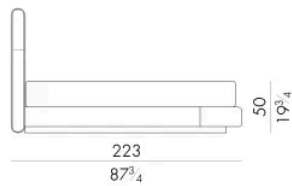

Dimensions

Generated: 06/07/2026

NOVABED . 5153

Bed

178 W x 223 D x 120 H cm

SPRING.153 (QUEEN SIZE)

cm 153x203 H4
60 1/2 x 80 H1 1/2
(not included in the price)

MATTRESS.153 (QUEEN SIZE)

cm 153x203 H25
60 1/2 x 80 H9 3/4
(not included in the price)

NOVABED . 5160

Bed

178 W x 220 D x 120 H cm

SPRING.160

cm 160x200 H4
63x78 3/4 H1 1/2
(not included in the price)

MATTRESS.160

cm 160x200 H25
63x78 3/4 H9 3/4
(not included in the price)

NOVABED . 5180

Bed

Generated: 06/07/2026

198 W x 220 D x 120 H cm

SPRING.180

cm 180x200 H4
71x78 3/4 H1 1/2
(not included in the price)

MATTRESS.180

cm 180x200 H25
71x78 3/4 H9 3/4
(not included in the price)

NOVABED . 5193

Bed

218 W x 223 D x 120 H cm

SPRING.193 (KING SIZE)

cm 193x203 H4
76x80 H1 1/2
(not included in the price)

MATTRESS.193 (KING SIZE)

cm 193x203 H25
76x80 H9 3/4
(not included in the price)

Bed