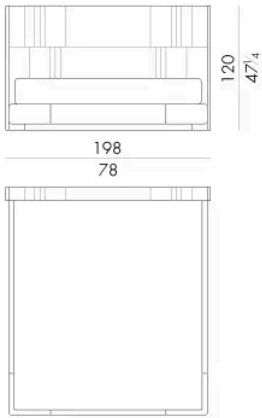

Dimensions

Generated: 06/07/2026

NOVABED . 5153

Bed

178 W x 223 D x 120 H cm

SPRING.153 (QUEEN SIZE)

cm 153x203 H4
60 1/2 x 80 H1 1/2
(not included in the price)

MATTRESS.153 (QUEEN SIZE)

cm 153x203 H25
60 1/2 x 80 H9 3/4
(not included in the price)

NOVABED . 5160

Bed

178 W x 220 D x 120 H cm

SPRING.160

cm 160x200 H4
63x78 3/4 H1 1/2
(not included in the price)

MATTRESS.160

cm 160x200 H25
63x78 3/4 H9 3/4
(not included in the price)

NOVABED . 5180

Bed

Generated: 06/07/2026

198 W x 220 D x 120 H cm

SPRING.180

cm 180x200 H4
71x78 3/4 H1 1/2
(not included in the price)

MATTRESS.180

cm 180x200 H25
71x78 3/4 H9 3/4
(not included in the price)

NOVABED . 5193

Bed

218 W x 223 D x 120 H cm

SPRING.193 (KING SIZE)

cm 193x203 H4
76x80 H1 1/2
(not included in the price)

MATTRESS.193 (KING SIZE)

cm 193x203 H25
76x80 H9 3/4
(not included in the price)

Bed