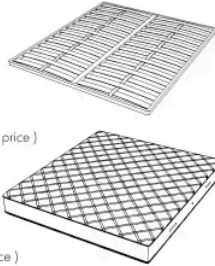

cm 153x203 H25
60 1/2 x 80 H9 3/4
(not included in the price)

NOVABED . 5160

Bed

178 W x 220 D x 120 H cm

SPRING.160

cm 160x200 H4
63x78 3/4 H1 1/2
(not included in the price)

MATTRESS.160

cm 160x200 H25
63x78 3/4 H9 3/4
(not included in the price)

NOVABED . 5180

Bed

Generated: 06/07/2026

198 W x 220 D x 120 H cm

SPRING.180

cm 180x200 H4
71x78 3/4 H1 1/2
(not included in the price)

MATTRESS.180

cm 180x200 H25
71x78 3/4 H9 3/4
(not included in the price)

NOVABED . 5193

Bed

218 W x 223 D x 120 H cm

SPRING.193 (KING SIZE)

cm 193x203 H4
76x80 H1 1/2
(not included in the price)

MATTRESS.193 (KING SIZE)

cm 193x203 H25
76x80 H9 3/4
(not included in the price)

Bed