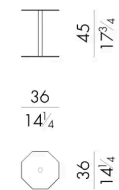

# Dimensions

Generated: 15/06/2026

## KIKI

Coffee table

Indoor option

36 W x 36 D x 45 H cm