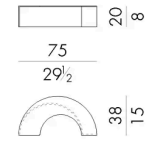

Dimensions

Generated: 05/07/2026

ORION.1075

Coffee table

75 W x 38 D x 20 H cm

ORION.1110

Coffee table

110 W x 55 D x 20 H cm