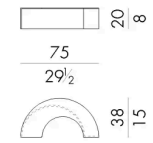

Orion is a half-moon shaped coffee table made of aluminium, designed for outdoor sets but also suitable for indoor living areas.

For a dynamic and modern effect, it is recommended to combine it with the coffee tables of Ibris collection, creating harmonious and versatile compositions in outdoor spaces.

Dimensions

Generated: 15/04/2026

ORION.1075

Coffee table

75 W x 38 D x 20 H cm

ORION.1110

Coffee table

110 W x 55 D x 20 H cm