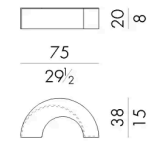

Dimensions

Generated: 15/06/2026

ORION . 1 0 7 5

Coffee table

75 W x 38 D x 20 H cm

ORION . 1 1 1 0

Coffee table

110 W x 55 D x 20 H cm