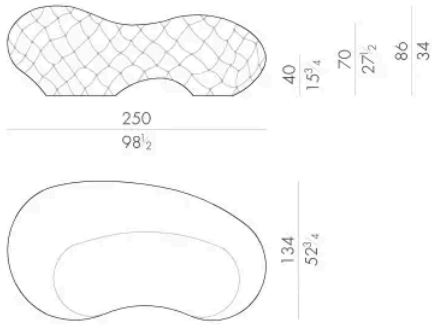

Dimensions

JODIE. 2300

Sofa

250Wx134Dx70Hcm