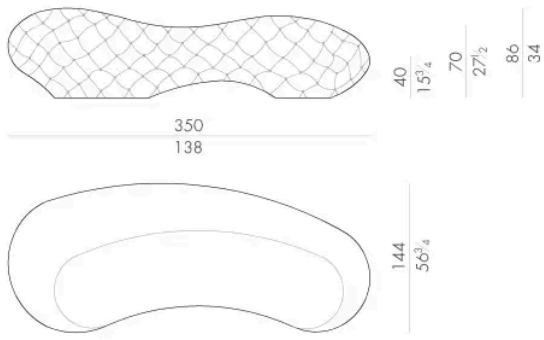

JODIE. 2500

Sofa

350Wx144Dx70Hcm