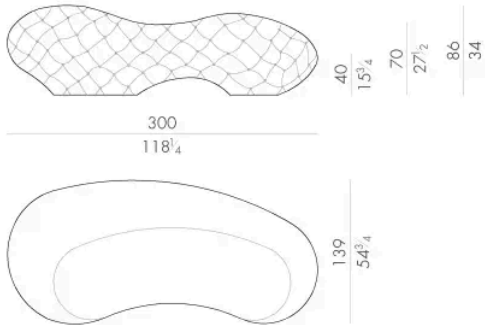

Dimensions

JODIE. 2300

Sofa

250Wx134Dx70Hcm

JODIE. 2400

Sofa

300Wx139Dx70Hcm

JODIE. 2500