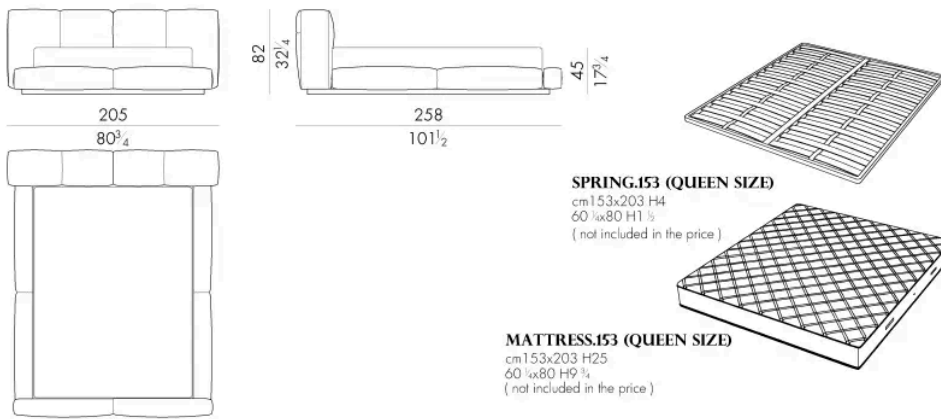

Dimensions

JANNIK.5153

Bed

205 W x 258 D x 82 H cm

JANNIK.5160

Bed

205 W x 255 D x 82 H cm

JANNIK . 5180

Bed

Generated: 06/07/2026

225 W x 255 D x 82 H cm

JANNIK . 5193

Bed

245 W x 258 D x 82 H cm

Bed

245 W x 255 D x 82 H cm

SPRING.200
cm 200x200 H4
78 3/4 x 78 3/4 H1 1/2
(not included in the price)

MATTRESS.200
cm 200x200 H25
78 3/4 x 78 3/4 H9 3/4
(not included in the price)