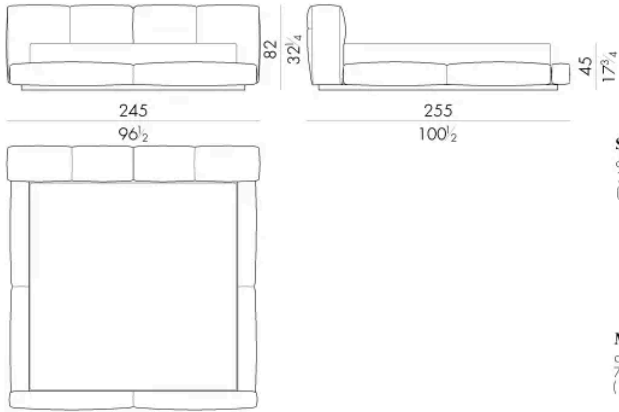

Dimensions

JANNIK.5153

Bed

205 W x 258 D x 82 H cm

JANNIK.5160

Bed

205 W x 255 D x 82 H cm

JANNIK . 5180

Bed

Generated: 06/07/2026

225 W x 255 D x 82 H cm

JANNIK . 5193

Bed

245 W x 258 D x 82 H cm

Bed

245 W x 255 D x 82 H cm

SPRING.200
cm 200x200 H4
78 3/4 x 78 3/4 H1 1/2
(not included in the price)

MATTRESS.200
cm 200x200 H25
78 3/4 x 78 3/4 H9 3/4
(not included in the price)