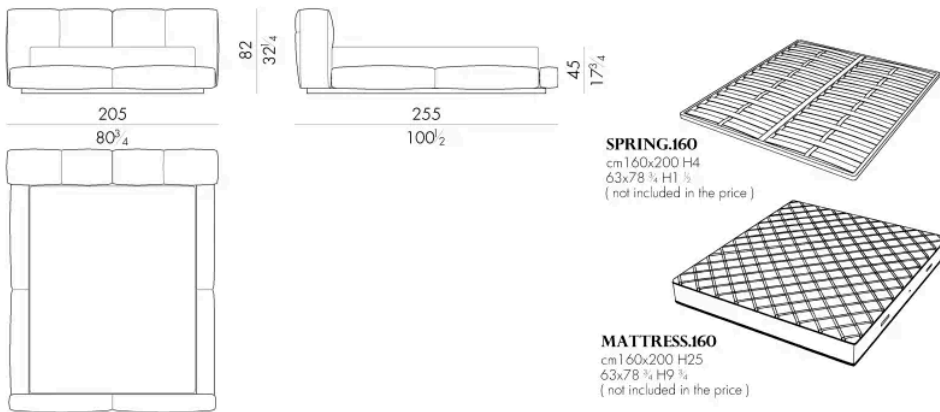

Dimensions

JANNIK.5153

Bed

205 W x 258 D x 82 H cm

JANNIK.5160

Bed

205 W x 255 D x 82 H cm

Bed

225 W x 255 D x 82 H cm

JANNIK . 5 1 9 3

Bed

245 W x 258 D x 82 H cm

Bed

245 W x 255 D x 82 H cm

SPRING.200
cm 200x200 H4
78 3/4x78 3/4 H1 1/2
(not included in the price)

MATTRESS.200
cm 200x200 H25
78 3/4x78 3/4 H9 3/4
(not included in the price)