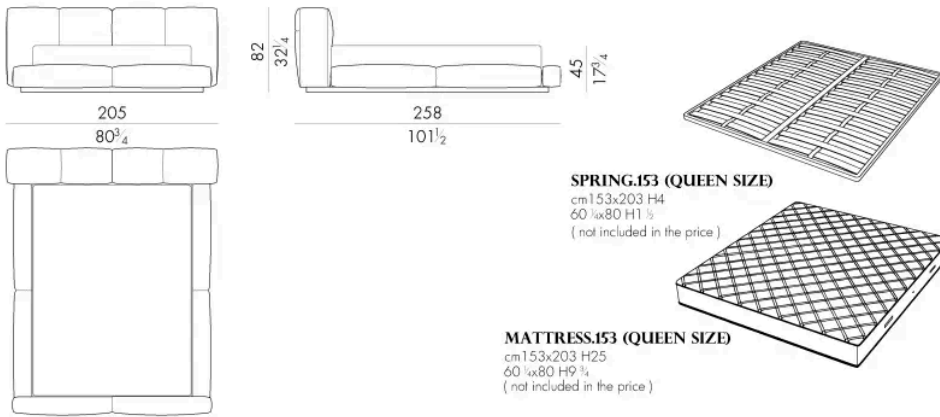

Dimensions

JANNIK.5153

Bed

205 W x 258 D x 82 H cm

JANNIK.5160

Bed

205 W x 255 D x 82 H cm

Bed

225 W x 255 D x 82 H cm

JANNIK . 5 1 9 3

Bed

245 W x 258 D x 82 H cm

Bed

245 W x 255 D x 82 H cm

SPRING.200
cm 200x200 H4
78 3/4x78 3/4 H1 1/2
(not included in the price)

MATTRESS.200
cm 200x200 H25
78 3/4x78 3/4 H9 3/4
(not included in the price)