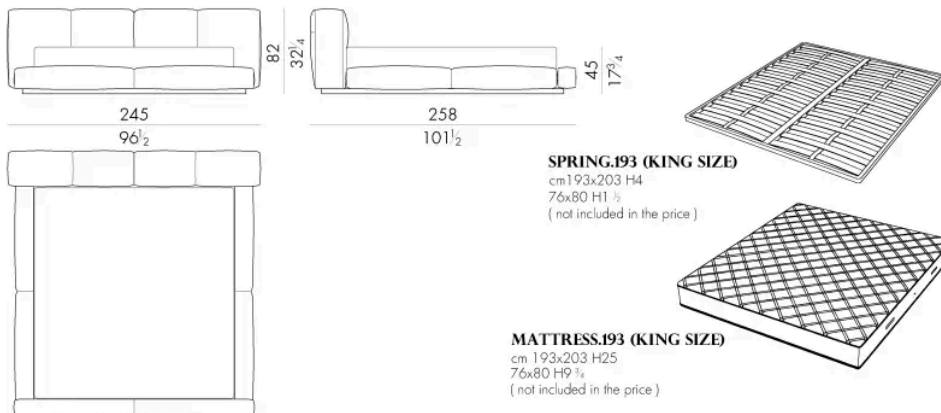

Dimensions

JANNIK.5153

Bed

205 W x 258 D x 82 H cm

JANNIK.5160

Bed

205 W x 255 D x 82 H cm

JANNIK . 5180

Bed

Generated: 06/07/2026

225 W x 255 D x 82 H cm

JANNIK . 5193

Bed

245 W x 258 D x 82 H cm

Bed

245 W x 255 D x 82 H cm

SPRING.200
cm 200x200 H4
78 3/4 x 78 3/4 H1 1/2
(not included in the price)

MATTRESS.200
cm 200x200 H25
78 3/4 x 78 3/4 H9 3/4
(not included in the price)