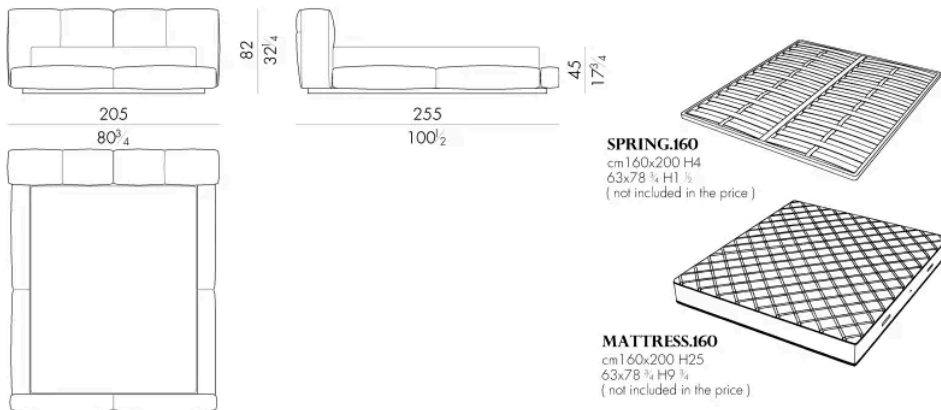

Dimensions

JANNIK.5153

Bed

205 W x 258 D x 82 H cm

JANNIK.5160

Bed

205 W x 255 D x 82 H cm

JANNIK . 5180

Bed

Generated: 06/07/2026

225 W x 255 D x 82 H cm

JANNIK . 5193

Bed

245 W x 258 D x 82 H cm

Bed

245 W x 255 D x 82 H cm

SPRING.200
cm 200x200 H4
78 3/4 x 78 3/4 H1 1/2
(not included in the price)

MATTRESS.200
cm 200x200 H25
78 3/4 x 78 3/4 H9 3/4
(not included in the price)