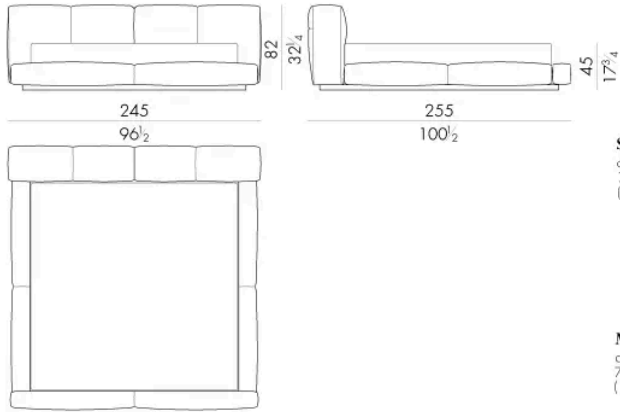

Dimensions

JANNIK.5153

Bed

205 W x 258 D x 82 H cm

JANNIK.5160

Bed

205 W x 255 D x 82 H cm

Bed

225 W x 255 D x 82 H cm

JANNIK . 5 1 9 3

Bed

245 W x 258 D x 82 H cm

Bed

245 W x 255 D x 82 H cm

SPRING.200
cm 200x200 H4
78 3/4x78 3/4 H1 1/2
(not included in the price)

MATTRESS.200
cm 200x200 H25
78 3/4x78 3/4 H9 3/4
(not included in the price)