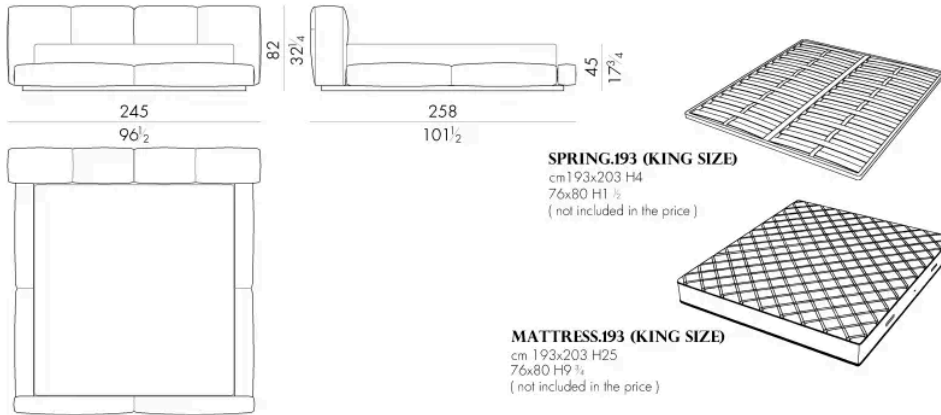

Dimensions

JANNIK.5153

Bed

205 W x 258 D x 82 H cm

JANNIK.5160

Bed

205 W x 255 D x 82 H cm

Bed

225 W x 255 D x 82 H cm

JANNIK . 5 1 9 3

Bed

245 W x 258 D x 82 H cm

Bed

245 W x 255 D x 82 H cm

SPRING.200
cm 200x200 H4
78 3/4x78 3/4 H1 1/2
(not included in the price)

MATTRESS.200
cm 200x200 H25
78 3/4x78 3/4 H9 3/4
(not included in the price)