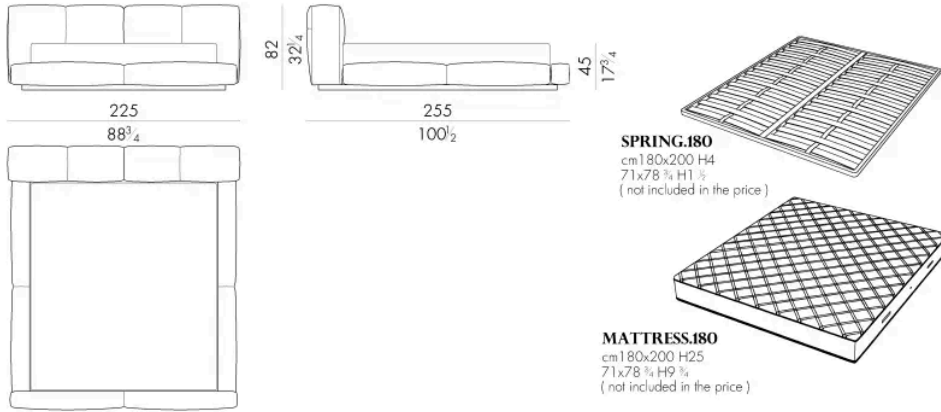

Dimensions

JANNIK.5153

Bed

205 W x 258 D x 82 H cm

JANNIK.5160

Bed

205 W x 255 D x 82 H cm

JANNIK . 5180

Bed

Generated: 06/07/2026

225 W x 255 D x 82 H cm

JANNIK . 5193

Bed

245 W x 258 D x 82 H cm

Bed

245 W x 255 D x 82 H cm

SPRING.200
cm 200x200 H4
78 3/4 x 78 3/4 H1 1/2
(not included in the price)

MATTRESS.200
cm 200x200 H25
78 3/4 x 78 3/4 H9 3/4
(not included in the price)