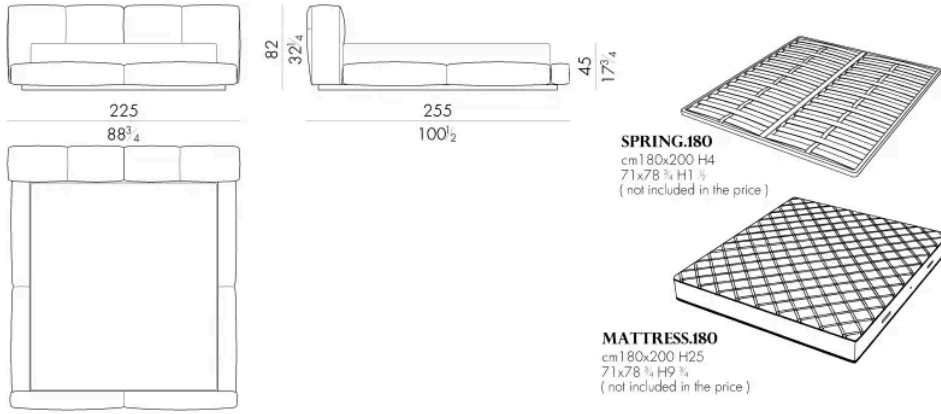

Dimensions

JANNIK.5153

Bed

205 W x 258 D x 82 H cm

JANNIK.5160

Bed

205 W x 255 D x 82 H cm

Bed

225 W x 255 D x 82 H cm

JANNIK . 5 1 9 3

Bed

245 W x 258 D x 82 H cm

Bed

245 W x 255 D x 82 H cm

SPRING.200
cm 200x200 H4
78 3/4x78 3/4 H1 1/2
(not included in the price)

MATTRESS.200
cm 200x200 H25
78 3/4x78 3/4 H9 3/4
(not included in the price)