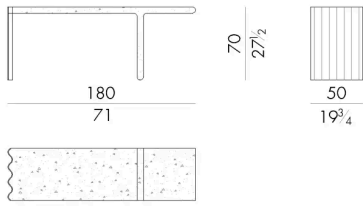

Dimensions

Generated: 08/06/2026

FLUCTA . 10100

Console

180 W x 50 D x 70 H cm

HESSENTIA