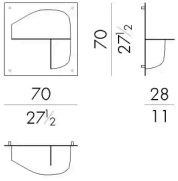

A bookcase born from a fold—a precise and delicate gesture inspired by the art of origami. The metal surfaces are shaped to create dynamic volumes, a play of light, and a perfect balance between solids and voids. The broken lines create a composition that is both harmonious and visually light, yet structurally solid. Two modules are available, designed for flexible combinations that adapt seamlessly to the wall. More than just furniture, it is an exercise in balance between form and material—a creative gesture that transforms functionality into art.

Dimensions

Generated: 03/06/2026

ORIGAMI.01

Bookcase

70Wx28Dx70Hcm

ORIGAMI.02

Bookcase

70Wx28Dx70Hcm