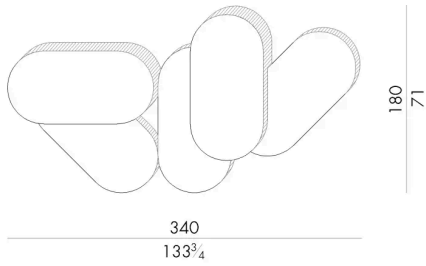

HESENTIA can customize this piece to suit your project needs. Some limitations apply.

Dimensions

KAOS.340180/BG

Rug

340 W x 180 D cm

KAOS.340180/G

Rug

340 W x 180 D cm

KAOS.380260/BG

Rug

380 W x 260 D cm