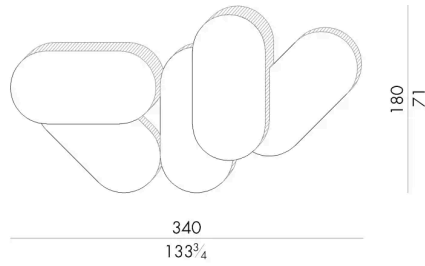

HESENTIA can customize this piece to suit your project needs. Some limitations apply.

Dimensions

KAOS.340180/BG

Rug

340 W x 180 D cm

KAOS.340180/G

Rug

340 W x 180 D cm

KAOS.380260/BG

Rug

380 W x 260 D cm