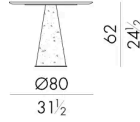

Dimensions

Generated: 15/06/2026

CHEOPE.1050

Coffee table

DIAM. 50x51H cm

CHEOPE.1080

Coffee table

DIAM. 80x62H cm

CHEOPE.3070

Coffee table

70Wx70 Dx31H cm

CHEOPE.3090

Coffee table

90Wx90 Dx26H cm

CHEOPE. 4070/A

Coffee table