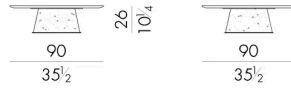

Dimensions

Generated: 15/06/2026

CHEOPE.1050

Coffee table

DIAM. 50x51H cm

CHEOPE.1080

Coffee table

DIAM. 80x62H cm

CHEOPE.3070

Coffee table

70Wx70 Dx31H cm

CHEOPE.3090

Coffee table

90Wx90 Dx26H cm

CHEOPE. 4070/A

Coffee table

42 Wx70 Dx41 H cm

CHEOPE. 4070/B

Coffee table

42 Wx70 Dx31 H cm