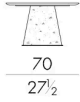

## CHEOPE.1080

Coffee table

DIAM. 80x62H cm

## CHEOPE.3070

Coffee table

70Wx70 Dx31H cm

## CHEOPE.3090

Coffee table

90Wx90 Dx26H cm

CHEOPE. 4070/A

Coffee table

42 W x 70 D x 41 H cm

CHEOPE. 4070/B

Coffee table