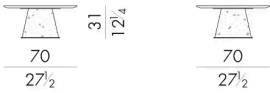

## CHEOPE.1050

Coffee table

DIAM. 50x51H cm

## CHEOPE.1080

Coffee table

DIAM. 80x62H cm

## CHEOPE.3090

Coffee table

90Wx90 Dx26H cm

CHEOPE. 4070/A

Coffee table

42 W x 70 D x 41 H cm

CHEOPE. 4070/B

Coffee table