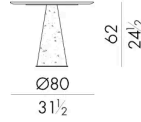

# Dimensions

Generated: 06/07/2026

## CHEOPE.1050

Coffee table

DIAM. 50x51H cm

## CHEOPE.1080

Coffee table

DIAM. 80x62H cm