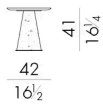

Dimensions

Generated: 15/06/2026

CHEOPE.1050

Coffee table

DIAM. 50x51H cm

CHEOPE.1080

Coffee table

DIAM. 80x62H cm

CHEOPE.3070

Coffee table

70Wx70 Dx31H cm

CHEOPE.3090

Coffee table

90Wx90 Dx26H cm

CHEOPE. 4070/A

Coffee table

42 Wx70 Dx41 H cm

CHEOPE. 4070/B

Coffee table

42 Wx70 Dx31 H cm