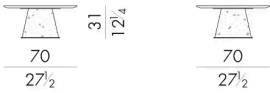

Dimensions

Generated: 15/06/2026

CHEOPE.1050

Coffee table

DIAM. 50x51H cm

CHEOPE.1080

Coffee table

DIAM. 80x62H cm

CHEOPE.3070

Coffee table

70Wx70 Dx31H cm

CHEOPE.3090

Coffee table

90Wx90 Dx26H cm

CHEOPE. 4070/A

Coffee table