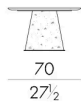

Dimensions

Generated: 15/06/2026

CHEOPE.1050

Coffee table

DIAM. 50x51H cm

CHEOPE.1080

Coffee table

DIAM. 80x62H cm

CHEOPE.3070

Coffee table

70Wx70 Dx31H cm

CHEOPE.3090

Coffee table

90Wx90 Dx26H cm

CHEOPE. 4070/A

Coffee table

42 Wx70 Dx41 H cm

CHEOPE. 4070/B

Coffee table

42 Wx70 Dx31 H cm