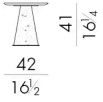

## CHEOPE.3070

Coffee table

70Wx70 Dx31H cm

## CHEOPE.3090

Coffee table

90Wx90 Dx26H cm

CHEOPE. 4070/A

Coffee table

42 W x 70 D x 41 H cm

CHEOPE. 4070/B

Coffee table