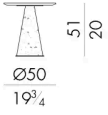

# Dimensions

Generated: 06/07/2026

## CHEOPE.1050

Coffee table

DIAM. 50x51H cm

## CHEOPE.1080

Coffee table

DIAM. 80x62H cm

## CHEOPE.3090

Coffee table

90Wx90 Dx26H cm

CHEOPE. 4070/A

Coffee table

42 W x 70 D x 41 H cm

CHEOPE. 4070/B

Coffee table