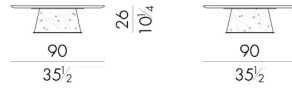

## CHEOPE.1080

Coffee table

DIAM. 80x62H cm

## CHEOPE.3070

Coffee table

70Wx70 Dx31H cm

## CHEOPE.3090

Coffee table

90Wx90 Dx26H cm

CHEOPE. 4070/A

Coffee table

42 W x 70 D x 41 H cm

CHEOPE. 4070/B

Coffee table