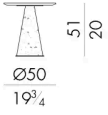

Dimensions

Generated: 15/06/2026

CHEOPE.1050

Coffee table

DIAM. 50x51H cm

CHEOPE.1080

Coffee table

DIAM. 80x62H cm

CHEOPE.3070

Coffee table

70Wx70 Dx31H cm

CHEOPE.3090

Coffee table

90Wx90 Dx26H cm

CHEOPE. 4070/A

Coffee table

42 Wx70 Dx41 H cm

CHEOPE. 4070/B

Coffee table

42 Wx70 Dx31 H cm