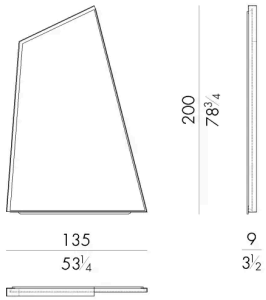

Zoned lighting creates sophisticated visual contrasts on the surface of the cast metal.

Dimensions

Generated: 17/04/2026

OBLIQUE

Mirror

135 W x 9 D x 200 H cm

LED lighting inside