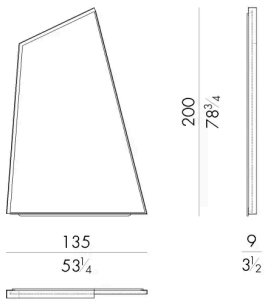

Zoned lighting creates sophisticated visual contrasts on the surface of the cast metal.

Dimensions

Generated: 28/06/2026

OBLIQUE

Mirror

135 W x 9 D x 200 H cm

LED lighting inside