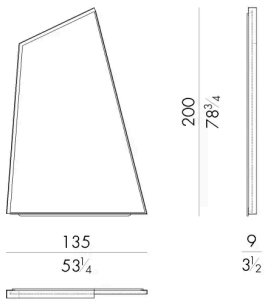

Zoned lighting creates sophisticated visual contrasts on the surface of the cast metal.

Dimensions

Generated: 18/05/2026

OBLIQUE

Mirror

135 W x 9 D x 200 H cm

LED lighting inside