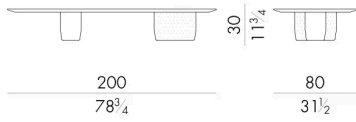

Joss is a sculptural object that fully represents the harmony of duality. The marble top and cylindrical base are combined with brass casting element. The two materials are drilled in a single point, which becomes the focus of the project.

# Dimensions

## JOSS. 2177/MA/FU

Coffee table

200 W x 80 D x 30 H cm