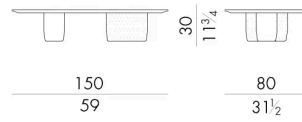

JOSS. 2177/S/MA/FU

Coffee table

150 W x 80 D x 30 H cm