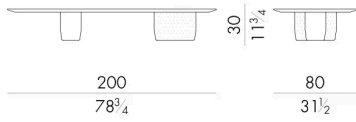

Joss is a sculptural object that fully represents the harmony of duality. The marble top and cylindrical base are combined with brass casting element. The two materials are drilled in a single point, which becomes the focus of the project.

Dimensions

JOSS. 2177/MA/FU

Coffee table

200 W x 80 D x 30 H cm

JOSS. 2177/S/MA/FU

Coffee table

150 W x 80 D x 30 H cm

JOSS. 3130/MA/FU

Coffee table

130 W x 130 D x 30 H cm