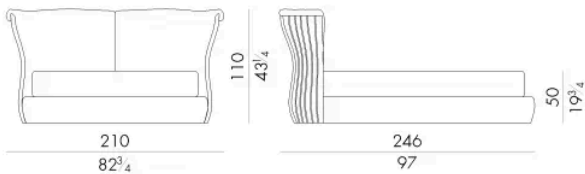

Dimensions

CANNES. 5153 / SL

Bed

203 W x 249 D x 110 H cm

SPRING.153 (QUEEN SIZE)

cm 153x203 H4
60 1/2 x 80 H1 1/2
(not included in the price)

MATTRESS.153 (QUEEN SIZE)

cm 153x203 H25
60 1/2 x 80 H9 3/4
(not included in the price)

CANNES. 5160 / SL

Bed

210 W x 246 D x 110 H cm

SPRING.160

cm 160x200 H4
63x78 3/4 H1 1/2
(not included in the price)

MATTRESS.160

cm 160x200 H25
63x78 3/4 H9 3/4
(not included in the price)

CANNES. 5180 / SL

Bed

230 W x 246 D x 110 H cm

**CANNES. 5193 / SL**

Bed

230 W x 249 D x 110 H cm

Bed

250 W x 246 D x 110 H cm

SPRING.200
cm 200x200 H4
78 3/4x78 3/4 H1 1/2
(not included in the price)

MATTRESS.200
cm 200x200 H25
78 3/4x78 3/4 H9 3/4
(not included in the price)