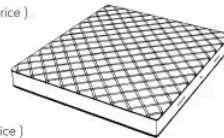

Dimensions

CANNES. 5153 / SL

Bed

203 W x 249 D x 110 H cm

SPRING.153 (QUEEN SIZE)

cm 153x203 H4
60 1/2 x 80 H1 1/2
(not included in the price)

MATTRESS.153 (QUEEN SIZE)

cm 153x203 H25
60 1/2 x 80 H9 3/4
(not included in the price)

CANNES. 5160 / SL

Bed

210 W x 246 D x 110 H cm

SPRING.160

cm 160x200 H4
63x78 3/4 H1 1/2
(not included in the price)

MATTRESS.160

cm 160x200 H25
63x78 3/4 H9 3/4
(not included in the price)

CANNES. 5180 / SL

Bed

230 W x 246 D x 110 H cm

**CANNES. 5193 / SL**

Bed

230 W x 249 D x 110 H cm

Bed

250 W x 246 D x 110 H cm

SPRING.200
cm 200x200 H4
78 3/4x78 3/4 H1 1/2
(not included in the price)

MATTRESS.200
cm 200x200 H25
78 3/4x78 3/4 H9 3/4
(not included in the price)