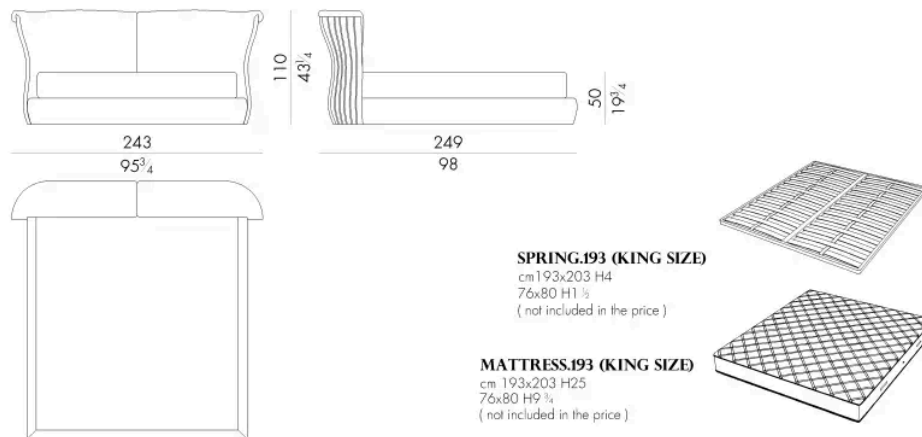

Dimensions

CANNES. 5153 / SL

Bed

203 W x 249 D x 110 H cm

SPRING.153 (QUEEN SIZE)

cm 153x203 H4
60 1/2 x 80 H1 1/2
(not included in the price)

MATTRESS.153 (QUEEN SIZE)

cm 153x203 H25
60 1/2 x 80 H9 3/4
(not included in the price)

CANNES. 5160 / SL

Bed

210 W x 246 D x 110 H cm

SPRING.160

cm 160x200 H4
63x78 3/4 H1 1/2
(not included in the price)

MATTRESS.160

cm 160x200 H25
63x78 3/4 H9 3/4
(not included in the price)

CANNES. 5180 / SL

Bed

230 W x 246 D x 110 H cm

**CANNES. 5193 / SL**

Bed

230 W x 249 D x 110 H cm

Bed

250 W x 246 D x 110 H cm

SPRING.200
cm 200x200 H4
78 3/4x78 3/4 H1 1/2
(not included in the price)

MATTRESS.200
cm 200x200 H25
78 3/4x78 3/4 H9 3/4
(not included in the price)