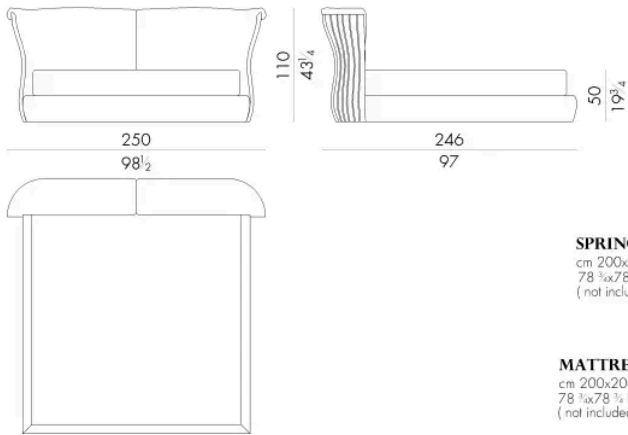

Dimensions

CANNES. 5153 / SL

Bed

203 W x 249 D x 110 H cm

SPRING.153 (QUEEN SIZE)

cm 153x203 H4
60 1/2 x 80 H1 1/2
(not included in the price)

MATTRESS.153 (QUEEN SIZE)

cm 153x203 H25
60 1/2 x 80 H9 3/4
(not included in the price)

CANNES. 5160 / SL

Bed

210 W x 246 D x 110 H cm

SPRING.160

cm 160x200 H4
63x78 3/4 H1 1/2
(not included in the price)

MATTRESS.160

cm 160x200 H25
63x78 3/4 H9 3/4
(not included in the price)

CANNES. 5180 / SL

Bed

230 W x 246 D x 110 H cm

**CANNES. 5193 / SL**

Bed

230 W x 249 D x 110 H cm

Bed

250 W x 246 D x 110 H cm

SPRING.200
cm 200x200 H4
78 3/4x78 3/4 H1 1/2
(not included in the price)

MATTRESS.200
cm 200x200 H25
78 3/4x78 3/4 H9 3/4
(not included in the price)