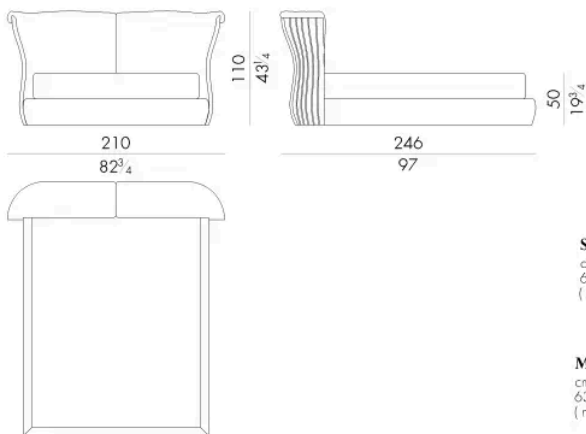

Dimensions

CANNES. 5153 / SL

Bed

203 W x 249 D x 110 H cm

SPRING.153 (QUEEN SIZE)

cm 153x203 H4
60 1/2 x 80 H1 1/2
(not included in the price)

MATTRESS.153 (QUEEN SIZE)

cm 153x203 H25
60 1/2 x 80 H9 3/4
(not included in the price)

CANNES. 5160 / SL

Bed

210 W x 246 D x 110 H cm

SPRING.160

cm 160x200 H4
63x78 3/4 H1 1/2
(not included in the price)

MATTRESS.160

cm 160x200 H25
63x78 3/4 H9 3/4
(not included in the price)

CANNES . 5180 / SL

Bed

230 W x 246 D x 110 H cm

**CANNES . 5193 / SL**

Bed

230 W x 249 D x 110 H cm

Bed

250 W x 246 D x 110 H cm

SPRING.200
cm 200x200 H4
78 3/4x78 3/4 H1 1/2
(not included in the price)

MATTRESS.200
cm 200x200 H25
78 3/4x78 3/4 H9 3/4
(not included in the price)