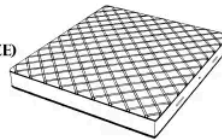

Cannes bed has at the end of the headboard a series of curved plywood elements with an oval section covered in leather or fabric by skilled craftsmen. Two soft cushions with exclusive tailored seams rest on the curved elements of the back. It can be easily inserted in contemporary villas but also in apartments located in ancient buildings.

Dimensions

CANNES. 5153 / SL

Bed

203 W x 249 D x 110 H cm

SPRING.153 (QUEEN SIZE)

cm 153x203 H4
60 1/2 x 80 H1 1/2
(not included in the price)

MATTRESS.153 (QUEEN SIZE)

cm 153x203 H25
60 1/2 x 80 H9 3/4
(not included in the price)

CANNES. 5160 / SL

Bed

210 W x 246 D x 110 H cm

SPRING.160

cm 160x200 H4
63x78 3/4 H1 1/2
(not included in the price)

MATTRESS.160

cm 160x200 H25
63x78 3/4 H9 3/4
(not included in the price)

CANNES. 5180 / SL

Bed

230 W x 246 D x 110 H cm

**CANNES. 5193 / SL**

Bed

230 W x 249 D x 110 H cm

Bed

250 W x 246 D x 110 H cm

SPRING.200
cm 200x200 H4
78 3/4x78 3/4 H1 1/2
(not included in the price)