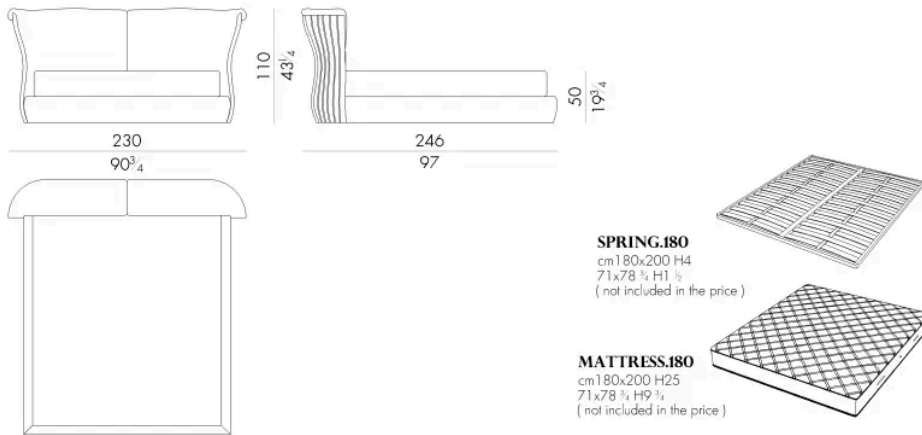

Dimensions

CANNES. 5153 / SL

Bed

203 W x 249 D x 110 H cm

SPRING.153 (QUEEN SIZE)

cm 153x203 H4
60 1/2 x 80 H1 1/2
(not included in the price)

MATTRESS.153 (QUEEN SIZE)

cm 153x203 H25
60 1/2 x 80 H9 3/4
(not included in the price)

CANNES. 5160 / SL

Bed

210 W x 246 D x 110 H cm

SPRING.160

cm 160x200 H4
63x78 3/4 H1 1/2
(not included in the price)

MATTRESS.160

cm 160x200 H25
63x78 3/4 H9 3/4
(not included in the price)

CANNES . 5180 / SL

Bed

230 W x 246 D x 110 H cm

**CANNES . 5193 / SL**

Bed

230 W x 249 D x 110 H cm

Bed

250 W x 246 D x 110 H cm

SPRING.200
cm 200x200 H4
78 3/4x78 3/4 H1 1/2
(not included in the price)

MATTRESS.200
cm 200x200 H25
78 3/4x78 3/4 H9 3/4
(not included in the price)