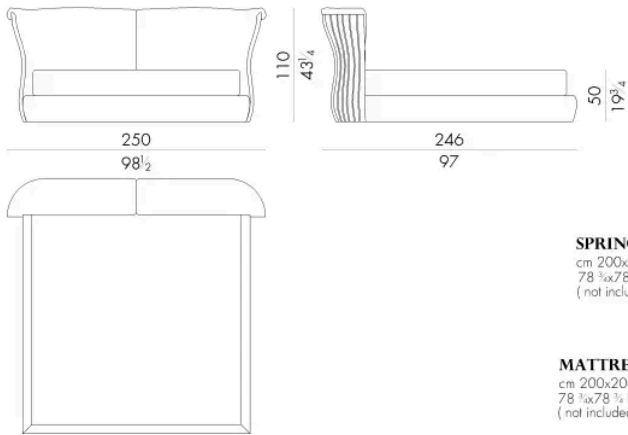

Dimensions

CANNES. 5153 / SL

Bed

203 W x 249 D x 110 H cm

SPRING.153 (QUEEN SIZE)

cm 153x203 H4
60 1/2 x 80 H1 1/2
(not included in the price)

MATTRESS.153 (QUEEN SIZE)

cm 153x203 H25
60 1/2 x 80 H9 3/4
(not included in the price)

CANNES. 5160 / SL

Bed

210 W x 246 D x 110 H cm

SPRING.160

cm 160x200 H4
63x78 3/4 H1 1/2
(not included in the price)

MATTRESS.160

cm 160x200 H25
63x78 3/4 H9 3/4
(not included in the price)

CANNES . 5180 / SL

Bed

230 W x 246 D x 110 H cm

**CANNES . 5193 / SL**

Bed

230 W x 249 D x 110 H cm

Bed

250 W x 246 D x 110 H cm

SPRING.200
cm 200x200 H4
78 3/4x78 3/4 H1 1/2
(not included in the price)

MATTRESS.200
cm 200x200 H25
78 3/4x78 3/4 H9 3/4
(not included in the price)