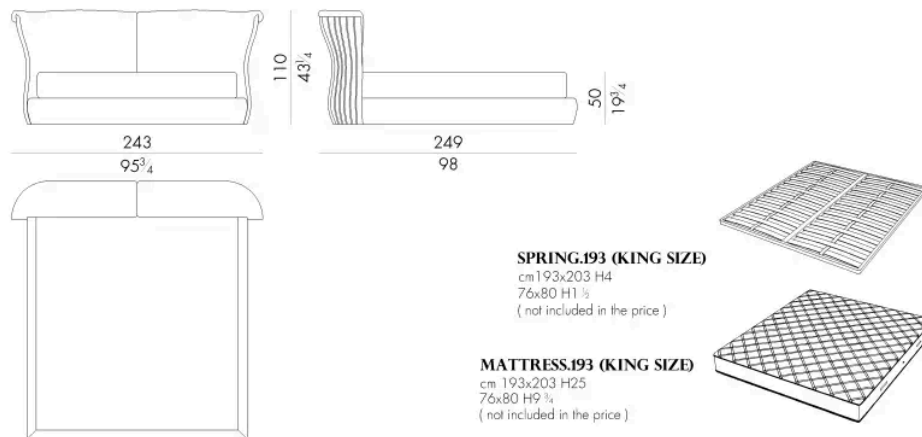

Dimensions

CANNES. 5153 / SL

Bed

203 W x 249 D x 110 H cm

SPRING.153 (QUEEN SIZE)

cm 153x203 H4
60 1/2 x 80 H1 1/2
(not included in the price)

MATTRESS.153 (QUEEN SIZE)

cm 153x203 H25
60 1/2 x 80 H9 3/4
(not included in the price)

CANNES. 5160 / SL

Bed

210 W x 246 D x 110 H cm

SPRING.160

cm 160x200 H4
63x78 3/4 H1 1/2
(not included in the price)

MATTRESS.160

cm 160x200 H25
63x78 3/4 H9 3/4
(not included in the price)

CANNES . 5180 / SL

Bed

230 W x 246 D x 110 H cm

**CANNES . 5193 / SL**

Bed

230 W x 249 D x 110 H cm

Bed

250 W x 246 D x 110 H cm

SPRING.200
cm 200x200 H4
78 3/4x78 3/4 H1 1/2
(not included in the price)

MATTRESS.200
cm 200x200 H25
78 3/4x78 3/4 H9 3/4
(not included in the price)