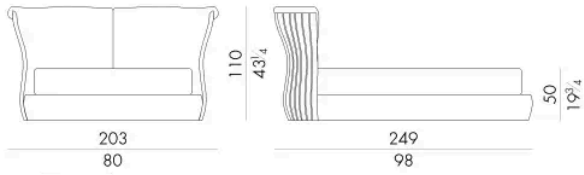

Dimensions

CANNES. 5153 / SL

Bed

203 W x 249 D x 110 H cm

SPRING.153 (QUEEN SIZE)

cm 153x203 H4
60 1/2 x 80 H1 1/2
(not included in the price)

MATTRESS.153 (QUEEN SIZE)

cm 153x203 H25
60 1/2 x 80 H9 3/4
(not included in the price)

CANNES. 5160 / SL

Bed

210 W x 246 D x 110 H cm

SPRING.160

cm 160x200 H4
63x78 3/4 H1 1/2
(not included in the price)

MATTRESS.160

cm 160x200 H25
63x78 3/4 H9 3/4
(not included in the price)

CANNES. 5180 / SL

Bed

230 W x 246 D x 110 H cm

**CANNES. 5193 / SL**

Bed

230 W x 249 D x 110 H cm

Bed

250 W x 246 D x 110 H cm

SPRING.200
cm 200x200 H4
78 3/4x78 3/4 H1 1/2
(not included in the price)

MATTRESS.200
cm 200x200 H25
78 3/4x78 3/4 H9 3/4
(not included in the price)