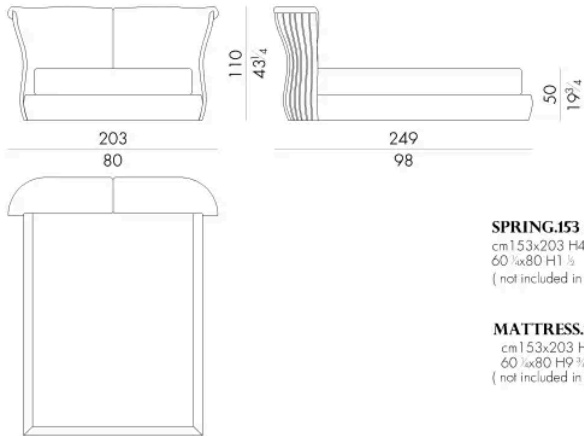

Dimensions

CANNES. 5153 / SL

Bed

203 W x 249 D x 110 H cm

SPRING.153 (QUEEN SIZE)

cm 153x203 H4
60 1/2 x 80 H1 1/2
(not included in the price)

MATTRESS.153 (QUEEN SIZE)

cm 153x203 H25
60 1/2 x 80 H9 3/4
(not included in the price)

CANNES. 5160 / SL

Bed

210 W x 246 D x 110 H cm

SPRING.160

cm 160x200 H4
63x78 3/4 H1 1/2
(not included in the price)

MATTRESS.160

cm 160x200 H25
63x78 3/4 H9 3/4
(not included in the price)

CANNES . 5180 / SL

Bed

230 W x 246 D x 110 H cm

**CANNES . 5193 / SL**

Bed

230 W x 249 D x 110 H cm

Bed

250 W x 246 D x 110 H cm

SPRING.200
cm 200x200 H4
78 3/4x78 3/4 H1 1/2
(not included in the price)

MATTRESS.200
cm 200x200 H25
78 3/4x78 3/4 H9 3/4
(not included in the price)