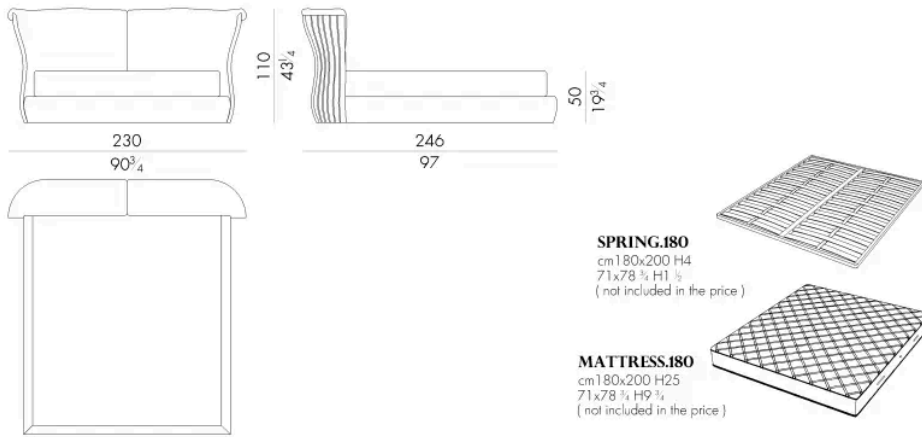

Dimensions

CANNES. 5153 / SL

Bed

203 W x 249 D x 110 H cm

SPRING.153 (QUEEN SIZE)

cm 153x203 H4
60 1/2 x 80 H1 1/2
(not included in the price)

MATTRESS.153 (QUEEN SIZE)

cm 153x203 H25
60 1/2 x 80 H9 3/4
(not included in the price)

CANNES. 5160 / SL

Bed

210 W x 246 D x 110 H cm

SPRING.160

cm 160x200 H4
63x78 3/4 H1 1/2
(not included in the price)

MATTRESS.160

cm 160x200 H25
63x78 3/4 H9 3/4
(not included in the price)

CANNES. 5180 / SL

Bed

230 W x 246 D x 110 H cm

**CANNES. 5193 / SL**

Bed

230 W x 249 D x 110 H cm

Bed

250 W x 246 D x 110 H cm

SPRING.200
cm 200x200 H4
78 3/4x78 3/4 H1 1/2
(not included in the price)

MATTRESS.200
cm 200x200 H25
78 3/4x78 3/4 H9 3/4
(not included in the price)