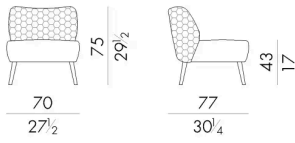

Marilou

ARMCHAIR

Generated: 15/06/2026

Marilou armchair has an enveloping and comfortable shape. The bronze metal legs are realized with the ancient sand casting technique that conveys an artistic touch to the armchair.

HESSENTIA

Dimensions

Generated: 15/06/2026

MARILOU.2100

Armchair

70Wx77Dx75Hcm

MARILOU.2100/ST

Armchair