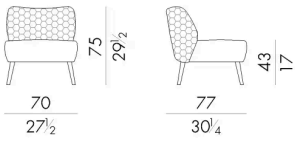

# Marilou

ARMCHAIR

Generated: 06/07/2026

Marilou armchair has an enveloping and comfortable shape. The bronze metal legs are realized with the ancient sand casting technique that conveys an artistic touch to the armchair.

**HESSENTIA**

# Dimensions

Generated: 06/07/2026

## MARILOU.2100

Armchair

70 W x 77 D x 75 H cm