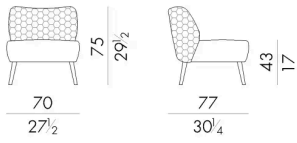

Marilou

ARMCHAIR

Generated: 06/07/2026

Marilou armchair has an enveloping and comfortable shape. The bronze metal legs are realized with the ancient sand casting technique that conveys an artistic touch to the armchair.

HESENTIA

Dimensions

Generated: 06/07/2026

MARILOU.2100

Armchair

70Wx77Dx75Hcm

MARILOU.2100/ST

Armchair