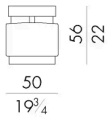

Dimensions

Generated: 16/05/2026

SHELLY.1040

Pouf

50 W x 55 D x 56 H cm