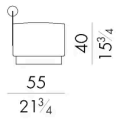

The colour and small dimensions of the cylindrical pouf Shelly make this item suitable for an elegant and refined living area. Available both in leather and fabric and in two different heights, this small armchair finds its best expression thanks to the printed leather with “pony” look.

# Dimensions

Generated: 16/05/2026

## SHELLY.1040

Pouf

50 W x 55 D x 56 H cm

## SHELLY.1040/A

Pouf

50 W x 55 D x 62 H cm