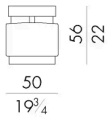

The colour and small dimensions of the cylindrical pouf Shelly make this item suitable for an elegant and refined living area. Available both in leather and fabric and in two different heights, this small armchair finds its best expression thanks to the printed leather with “pony” look.

# Dimensions

Generated: 16/05/2026

## SHELLY.1040

Pouf

50 W x 55 D x 56 H cm

## SHELLY.1040/A

Pouf

50 W x 55 D x 62 H cm