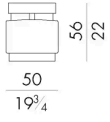

The colour and small dimensions of the cylindrical pouf Shelly make this item suitable for an elegant and refined living area. Available both in leather and fabric and in two different heights, this small armchair finds its best expression thanks to the printed leather with “pony” look.

# Dimensions

Generated: 05/07/2026

## SHELLY.1040

Pouf

50 W x 55 D x 56 H cm

## SHELLY.1040/A

Pouf

50 W x 55 D x 62 H cm