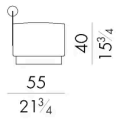

Dimensions

Generated: 16/05/2026

SHELLY.1040

Pouf

50 W x 55 D x 56 H cm