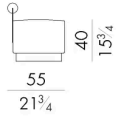

The colour and small dimensions of the cylindrical pouf Shelly make this item suitable for an elegant and refined living area. Available both in leather and fabric and in two different heights, this small armchair finds its best expression thanks to the printed leather with “pony” look.

# Dimensions

Generated: 05/07/2026

## SHELLY.1040

Pouf

50 W x 55 D x 56 H cm

## SHELLY.1040/A

Pouf

50 W x 55 D x 62 H cm