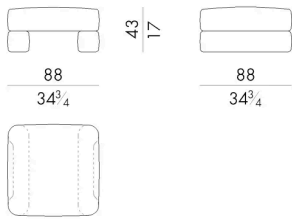

Isla is a modular seating system designed to design contemporary islands of relaxation for indoor sets. Thanks to its compositional versatility, with just a few modular elements it is possible to create linear, angular or semicircular configurations, suitable to any space requirement. The combination of soft volumes, gives a welcoming and dynamic look, while the design of the base makes each element independent from the others. To complete the composition, the circular Isla sofa can be combined.

Dimensions

ISLA . 01

Modular element

88 W x 88 D x 43 H cm

ISLA . 02

Modular element

96 W x 88 D x 43 H cm

ISLA . 12

Modular element

88 W x 88 D x 62 H cm

ISLA . 21

Modular element

96 W x 88 D x 62 H cm

ISLA . 31

Modular element

121 W x 121 D x 62 H cm