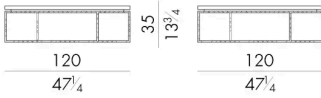

# Dimensions

## LINEUP. 3090/A/RE

Coffee table

90 W x 90 D x 35 H cm

## LINEUP. 3090/B/RE

Coffee table

90 W x 90 D x 25 H cm

## LINEUP. 3120/A/RE

Coffee table

120 W x 120 D x 35 H cm