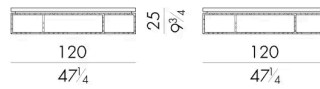

## LINEUP. 3090/B/RE

Coffee table

90 W x 90 D x 25 H cm

## LINEUP. 3120/A/RE

Coffee table

120 W x 120 D x 35 H cm

## LINEUP. 3120/B/RE

Coffee table

120 W x 120 D x 25 H cm

**LINEUP. 5030/RE**

Coffee table

50 W x 30 D x 35 H cm

**LINEUP. 6060/RE**

Coffee table