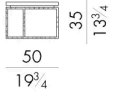

## LINEUP. 3090/B/RE

Coffee table

90 W x 90 D x 25 H cm

## LINEUP. 3120/A/RE

Coffee table

120 W x 120 D x 35 H cm

## LINEUP. 3120/B/RE

Coffee table

120 W x 120 D x 25 H cm

**LINEUP. 5030/RE**

Coffee table

50 W x 30 D x 35 H cm

**LINEUP. 6060/RE**

Coffee table

60 W x 60 D x 55 H cm