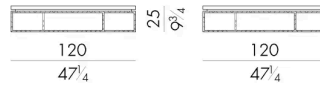

## LINEUP. 3090/B/RE

Coffee table

90 W x 90 D x 25 H cm

## LINEUP. 3120/A/RE

Coffee table

120 W x 120 D x 35 H cm

## LINEUP. 3120/B/RE

Coffee table

120 W x 120 D x 25 H cm

**LINEUP. 5030/RE**

Coffee table

50 W x 30 D x 35 H cm

**LINEUP. 6060/RE**

Coffee table