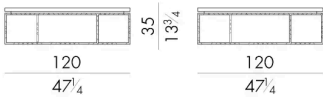

## LINEUP. 3090/A/RE

Coffee table

90 W x 90 D x 35 H cm

## LINEUP. 3090/B/RE

Coffee table

90 W x 90 D x 25 H cm

## LINEUP. 3120/A/RE

Coffee table

120 W x 120 D x 35 H cm

## LINEUP. 3120/B/RE

Coffee table

120 W x 120 D x 25 H cm

**LINEUP. 5030/RE**

Coffee table

50 W x 30 D x 35 H cm

**LINEUP. 6060/RE**

Coffee table