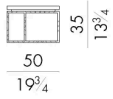

# Dimensions

## LINEUP. 3090/B/RE

Coffee table

90 W x 90 D x 25 H cm

## LINEUP. 3120/A/RE

Coffee table

120 W x 120 D x 35 H cm

## LINEUP. 3120/B/RE

Coffee table

120 W x 120 D x 25 H cm

**LINEUP. 5030/RE**

Coffee table

50 W x 30 D x 35 H cm

**LINEUP. 6060/RE**

Coffee table