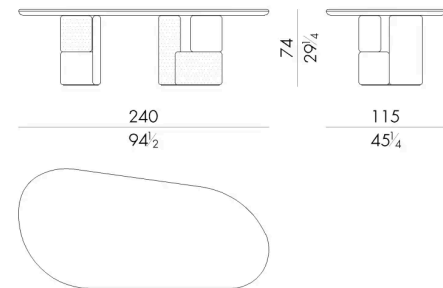

The Ovoo table tells stories of faraway lands, belonging to the shamanic cult typical of Mongolia. The inspiration of this collection is the concept of “ovoo”: the piles of stones used as reference points at the top of the mountains, were in fact the inspiration for the overlapping of lacquered or ash wooden components combined with other elements in patina brass casting.

Dimensions

Generated: 15/06/2026

O V O O . 8 2 4 0 / M A / F N

Table

240 W x 115 D x 74 H cm

O V O O . 8 2 8 0 / M A / F N

Table

280 W x 130 D x 74 H cm