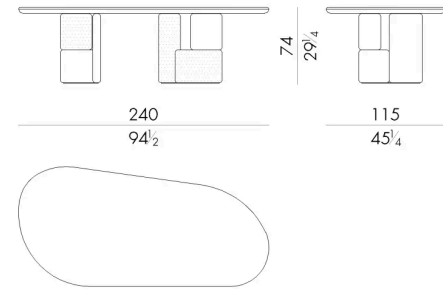

HESSENTIA can customize this piece to suit your project needs. Some limitations apply.

Dimensions

Generated: 05/07/2026

O V O O . 8 2 4 0 / M A / F N

Table

240 W x 115 D x 74 H cm

O V O O . 8 2 8 0 / M A / F N

Table

280 W x 130 D x 74 H cm