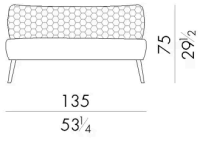

Marilou sofa has an enveloping and comfortable shape. The bronze metal feet are realized with the ancient sand casting technique that conveys an artistic touch to the sofa.

Dimensions

MARILOU.2200/S

Sofa

135 W x 77 D x 75 H cm

MARILOU.2200/S/ST

Sofa

135 W x 77 D x 75 H cm