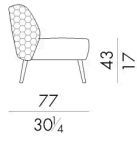

# Marilou

SOFA

Generated: 16/05/2026

Marilou sofa has an enveloping and comfortable shape. The bronze metal feet are realized with the ancient sand casting technique that conveys an artistic touch to the sofa.

# Dimensions

## MARILOU.2200/S

Sofa

135 W x 77 D x 75 H cm

## MARILOU.2200/S/ST

Sofa

135 W x 77 D x 75 H cm