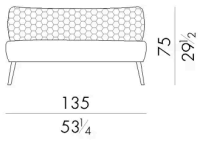

Marilou sofa has an enveloping and comfortable shape. The bronze metal feet are realized with the ancient sand casting technique that conveys an artistic touch to the sofa.

# Dimensions

Generated: 06/07/2026

## MARILOU.2200/S

Sofa

135 W x 77 D x 75 H cm

## MARILOU.2200/S/ST

Sofa

135 W x 77 D x 75 H cm