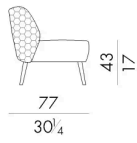

Marilou sofa has an enveloping and comfortable shape. The bronze metal feet are realized with the ancient sand casting technique that conveys an artistic touch to the sofa.

# Dimensions

Generated: 06/07/2026

## MARILOU.2200/S

Sofa

135 W x 77 D x 75 H cm

## MARILOU.2200/S/ST

Sofa

135 W x 77 D x 75 H cm