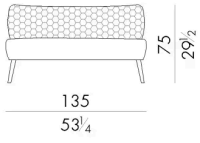

# Marilou

SOFA

Generated: 16/05/2026

Marilou sofa has an enveloping and comfortable shape. The bronze metal feet are realized with the ancient sand casting technique that conveys an artistic touch to the sofa.

# Dimensions

## MARILOU.2200/S

Sofa

135 W x 77 D x 75 H cm

## MARILOU.2200/S/ST

Sofa

135 W x 77 D x 75 H cm