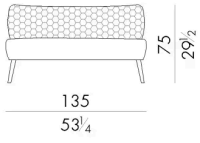

Dimensions

MARILOU.2200/S

Sofa

135 W x 77 D x 75 H cm