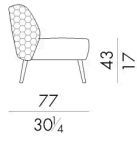

Dimensions

MARILOU.2200/S

Sofa

135 W x 77 D x 75 H cm