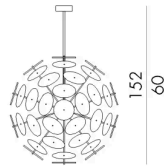

Dimensions

Generated: 19/04/2026

RICHMOND.1100

Chandelier

DIAM. 85x120 H cm

Ø85
33 1/2

RICHMOND.1300

Chandelier

DIAM. 104x152 H cm

Ø104
41