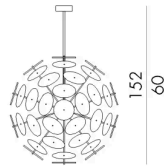

Dimensions

Generated: 28/06/2026

RICHMOND.1100

Chandelier

DIAM. 85x120 H cm

Ø85
33½

RICHMOND.1300

Chandelier

DIAM. 104x152 H cm

Ø104
41