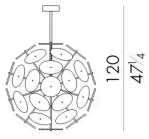

Dimensions

Generated: 19/04/2026

RICHMOND.1100

Chandelier

DIAM. 85x120 H cm

Ø85
33 1/2

RICHMOND.1300

Chandelier

DIAM. 104x152 H cm

Ø104
41