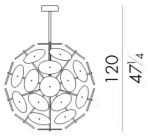

Dimensions

Generated: 17/04/2026

RICHMOND.1100

Chandelier

DIAM. 85x120 H cm

Ø85
33 1/2

RICHMOND.1300

Chandelier

DIAM. 104x152 H cm

Ø104
41