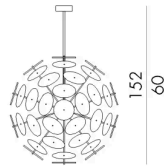

Dimensions

Generated: 17/04/2026

RICHMOND.1100

Chandelier

DIAM. 85x120 H cm

Ø85
33 1/2

RICHMOND.1300

Chandelier

DIAM. 104x152 H cm

Ø104
41