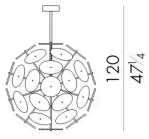

Dimensions

Generated: 28/06/2026

RICHMOND.1100

Chandelier

DIAM. 85x120 H cm

Ø85
33½

RICHMOND.1300

Chandelier

DIAM. 104x152 H cm

Ø104
41