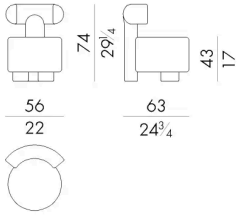

Tato is the largest and upholstered version of Tita chair: it is characterized by a circular shape available in different sections, volumes and thicknesses. Compared to Tita, it has a more impressive structure with a full cylindrical seat.

Dimensions

TATO.1040

Armchair

56 W x 63 D x 74 H cm

TATO.1040/A

Armchair

56 W x 63 D x 78 H cm