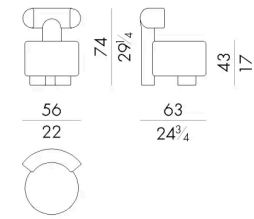

Tato is the largest and upholstered version of Tita chair: it is characterized by a circular shape available in different sections, volumes and thicknesses. Compared to Tita, it has a more impressive structure with a full cylindrical seat.

Dimensions

Generated: 15/06/2026

T A T O . 1 0 4 0

Armchair

56 W x 63 D x 74 H cm

T A T O . 1 0 4 0 / A

Armchair

56 W x 63 D x 78 H cm