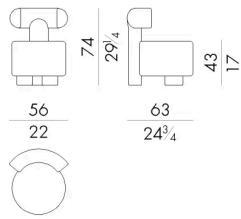

Tato is the largest and upholstered version of Tita chair: it is characterized by a circular shape available in different sections, volumes and thicknesses. Compared to Tita, it has a more impressive structure with a full cylindrical seat.

Dimensions

Generated: 06/07/2026

T A T O . 1 0 4 0

Armchair

56 W x 63 D x 74 H cm

T A T O . 1 0 4 0 / A

Armchair

56 W x 63 D x 78 H cm