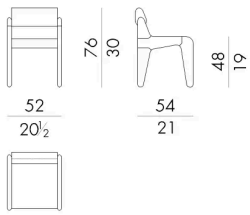

Both in the chair and in the armchair Laila, the master cabinetmaker has been able to assemble rounded wooden parts placed vertically with other parts placed horizontally in an unusual and unique play of joints, obvious result of the high cabinetry that characterizes many HESSENTIA collections.

Dimensions

Generated: 06/07/2026

LAILA . 1030

Chair

52 W x 54 D x 76 H cm

LAILA . 1040

Armchair

52 W x 54 D x 76 H cm