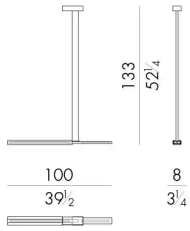

Two fine materials such as glass handcrafted by glass masters in the Venice area and the brass hammered by artisan artists lend great creative value to a lamp with geometric purity.

Dimensions

PHAOS . 1 4 0 0 / A

Chandelier

100 W x 8 D x 133 H cm

PHAOS . 1 4 0 0 / B

Chandelier

100 W x 8 D x 108 H cm

PHAOS . 1 4 0 0 / C

Chandelier

100 W x 8 D x 83 H cm