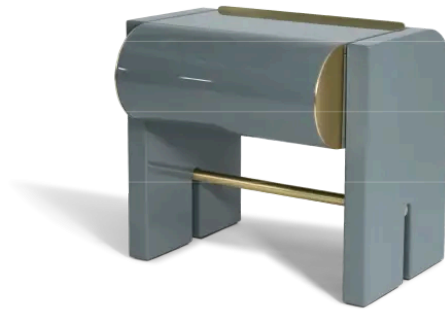

Oskar

NIGHT TABLE

Generated: 15/06/2026

Oskar was born from the desire to create a night table with simple lines emphasized by significant volumes. It is available in glossy or matt lacquer with metallic details.

HESSENTIA

Dimensions

OSKAR . 9300

Night table

56 W x 45 D x 50 H cm