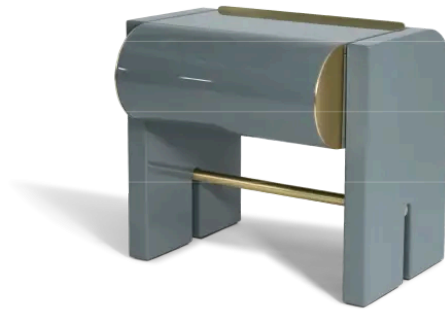

# Oskar

NIGHT TABLE

Generated: 06/07/2026

Oskar was born from the desire to create a night table with simple lines emphasized by significant volumes. It is available in glossy or matt lacquer with metallic details.

# Dimensions

**OSKAR . 9300**

Night table

56 W x 45 D x 50 H cm