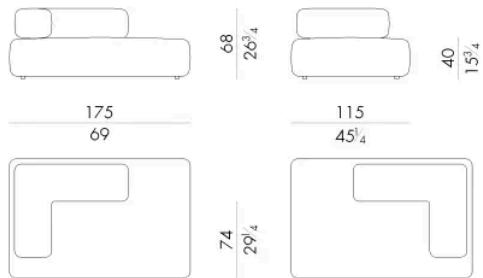

CHOLET.05

Modular element

80 W x 175 D x 40 H cm

CHOLET.06/SX - CHOLET.06/DX

Modular element

115 W x 115 D x 68 H cm

CHOLET.07/SX - CHOLET.07/DX

Modular element

175 W x 115 D x 68 H cm

CHOLET.10/SX - CHOLET.10/DX

Modular element

115 W x 115 D x 68 H cm

CHOLET.20/SX - CHOLET.20/DX

Modular element

175 W x 115 D x 68 H cm

CHOLET.21/SX - CHOLET.21/DX

Modular element

175 W x 115 D x 68 H cm

CHOLET.22/SX - CHOLET.22/DX

Modular element

175 W x 115 D x 68 H cm

CHOLET.23/SX - CHOLET.23/DX

Modular element

115 W x 175 D x 68 H cm

CHOLET.24/SX - CHOLET.24/DX

Modular element

175 W x 129 D x 68 H cm

CHOLET.25/SX - CHOLET.25/DX

Modular element

175 W x 129 D x 68 H cm

CHOLET.27/SX - CHOLET.27/DX

Modular element