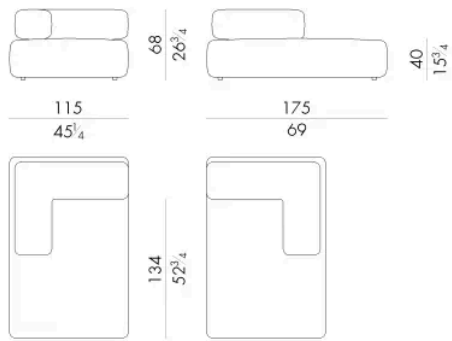

CHOLET.05

Modular element

80 W x 175 D x 40 H cm

CHOLET.06/SX - CHOLET.06/DX

Modular element

115 W x 115 D x 68 H cm

CHOLET.07/SX - CHOLET.07/DX

Modular element

175 W x 115 D x 68 H cm

CHOLET.10/SX - CHOLET.10/DX

Modular element

115 W x 115 D x 68 H cm

CHOLET.20/SX - CHOLET.20/DX

Modular element

175 W x 115 D x 68 H cm

CHOLET.21/SX - CHOLET.21/DX

Modular element

175 W x 115 D x 68 H cm

CHOLET.22/SX - CHOLET.22/DX

Modular element

175 W x 115 D x 68 H cm

CHOLET.23/SX - CHOLET.23/DX

Modular element

115 W x 175 D x 68 H cm

CHOLET.24/SX - CHOLET.24/DX

Modular element

175 W x 129 D x 68 H cm

CHOLET.25/SX - CHOLET.25/DX

Modular element

175 W x 129 D x 68 H cm

CHOLET.27/SX - CHOLET.27/DX

Modular element