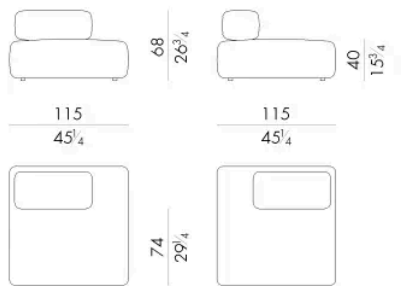

CHOLET.06/SX - CHOLET.06/DX

Modular element

115 W x 115 D x 68 H cm