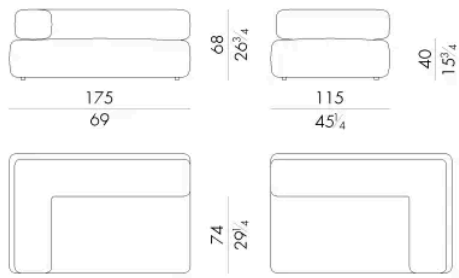

CHOLET.21/SX - CHOLET.21/DX

Modular element

175 W x 115 D x 68 H cm