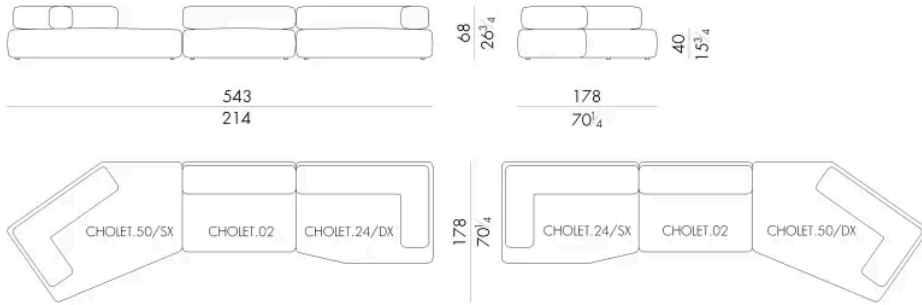

CHOLET.2900/SX - CHOLET.2900/DX

Modular sofa

543 W x 178 D x 68 H cm