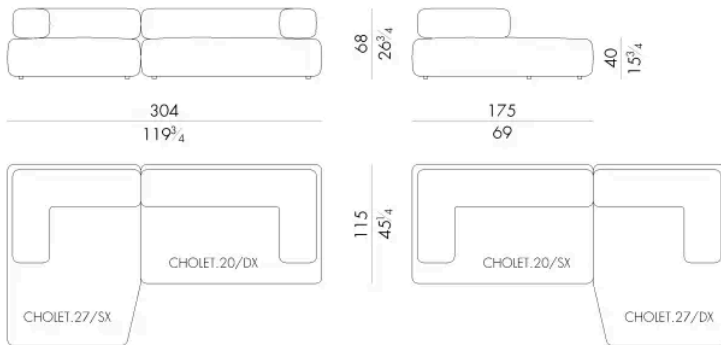

CHOLET.2500/SX - CHOLET.2500/DX

Modular sofa

304 W x 175 D x 68 H cm