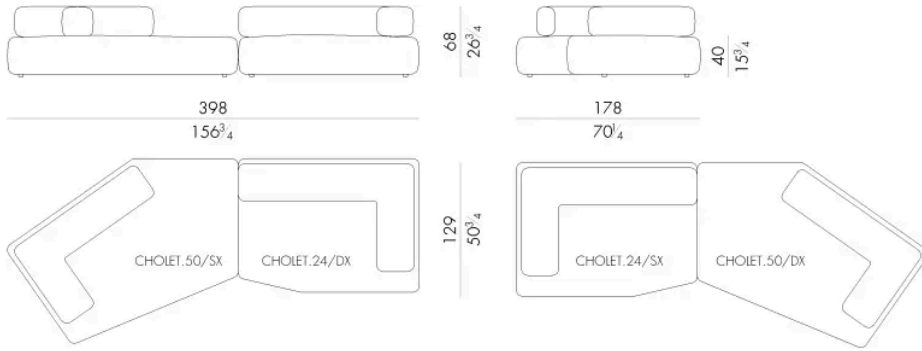

CHOLET.2650/SX - CHOLET.2650/DX

Modular sofa

398 W x 178 D x 68 H cm