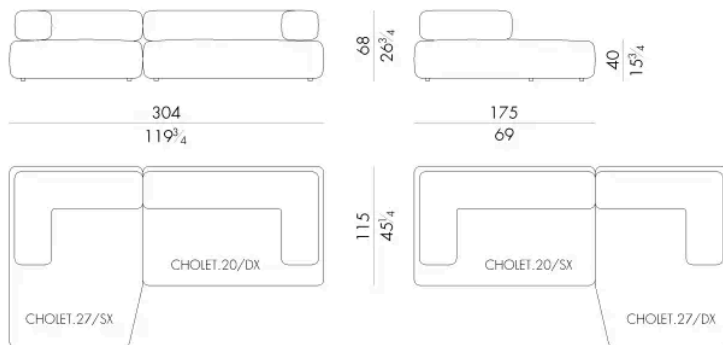

CHOLET.2500/SX - CHOLET.2500/DX

Modular sofa

304 W x 175 D x 68 H cm