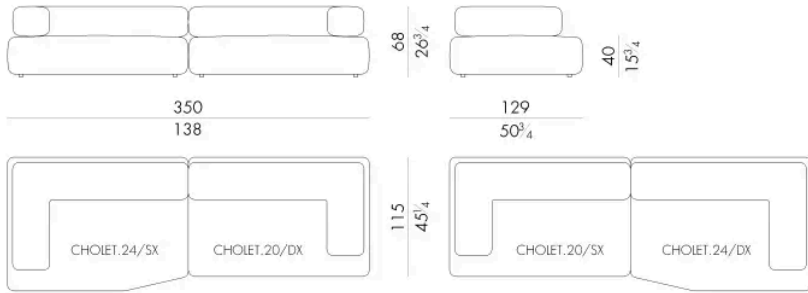

232 W x 150 D x 68 H cm

**CHOLET. 41/SX - CHOLET. 41/DX**

Modular element

232 W x 150 D x 68 H cm

**CHOLET.50/SX - CHOLET.50/DX**

Modular element

232 W x 150 D x 68 H cm

**CHOLET.2500/SX - CHOLET.2500/DX**

Modular sofa

304 W x 175 D x 68 H cm

**CHOLET.2550/SX - CHOLET.2550/DX**

Modular sofa

403Wx211Dx68H cm

**CHOLET.2600/SX - CHOLET.2600/DX**

Modular sofa

398Wx178Dx68H cm

**CHOLET.2650/SX - CHOLET.2650/DX**

Modular sofa

398 W x 178 D x 68 H cm

**CHOLET.2700**

Modular sofa

446 W x 178 D x 68 H cm

**CHOLET.2750/SX - CHOLET.2750/DX**

Modular sofa

350 W x 129 D x 68 H cm

**CHOLET.2800/SX - CHOLET.2800/DX**

Modular sofa

543 W x 304 D x 68 H cm

**CHOLET.2900/SX - CHOLET.2900/DX**

Modular sofa

543 W x 178 D x 68 H cm

**CHOLET.3100**