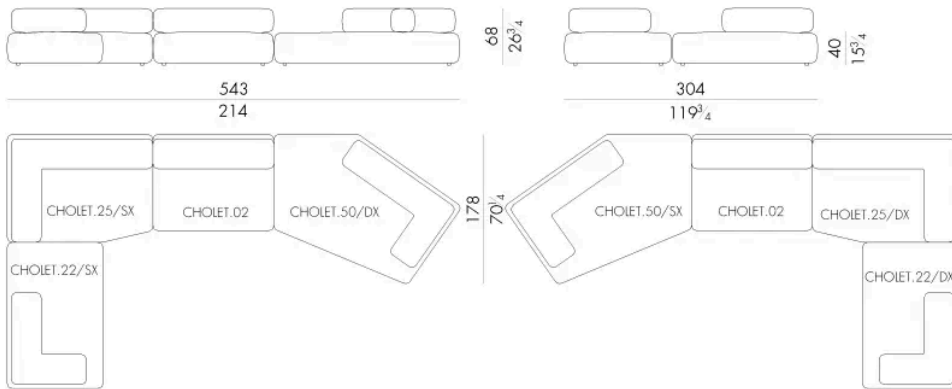

304 W x 175 D x 68 H cm

CHOLET.2550/SX - CHOLET.2550/DX

Modular sofa

403Wx211Dx68H cm

CHOLET.2600/SX - CHOLET.2600/DX

Modular sofa

398Wx178Dx68H cm

CHOLET.2650/SX - CHOLET.2650/DX

Modular sofa

398 W x 178 D x 68 H cm

CHOLET.2700

Modular sofa

446 W x 178 D x 68 H cm

CHOLET.2750/SX - CHOLET.2750/DX

Modular sofa

350 W x 129 D x 68 H cm

CHOLET.2800/SX - CHOLET.2800/DX

Modular sofa

543 W x 304 D x 68 H cm

CHOLET.2900/SX - CHOLET.2900/DX

Modular sofa

543 W x 178 D x 68 H cm

CHOLET.3100

Modular sofa

160 W x 290 D x 68 H cm

CHOLET. 3200

Modular sofa

230 W x 290 D x 68 H cm

CHOLET. 3300

Modular sofa

230 W x 290 D x 68 H cm

CHOLET. 3400