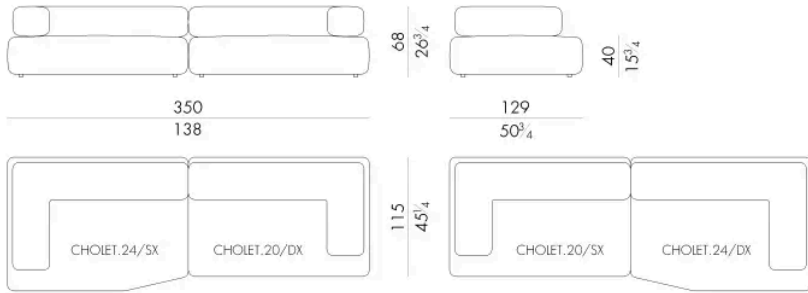

304 W x 175 D x 68 H cm

CHOLET.2550/SX - CHOLET.2550/DX

Modular sofa

403Wx211Dx68H cm

CHOLET.2600/SX - CHOLET.2600/DX

Modular sofa

398Wx178Dx68H cm

CHOLET.2650/SX - CHOLET.2650/DX

Modular sofa

398 W x 178 D x 68 H cm

CHOLET.2700

Modular sofa

446 W x 178 D x 68 H cm

CHOLET.2750/SX - CHOLET.2750/DX

Modular sofa

350 W x 129 D x 68 H cm

CHOLET.2800/SX - CHOLET.2800/DX

Modular sofa

543 W x 304 D x 68 H cm

CHOLET.2900/SX - CHOLET.2900/DX

Modular sofa

543 W x 178 D x 68 H cm

CHOLET.3100

Modular sofa