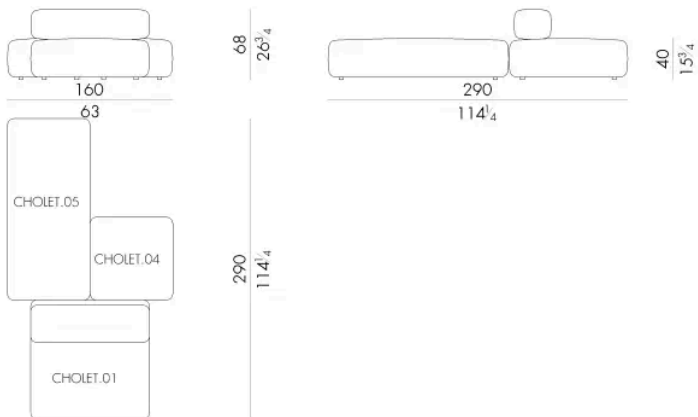

CHOLET.3100

Modular sofa

160 W x 290 D x 68 H cm