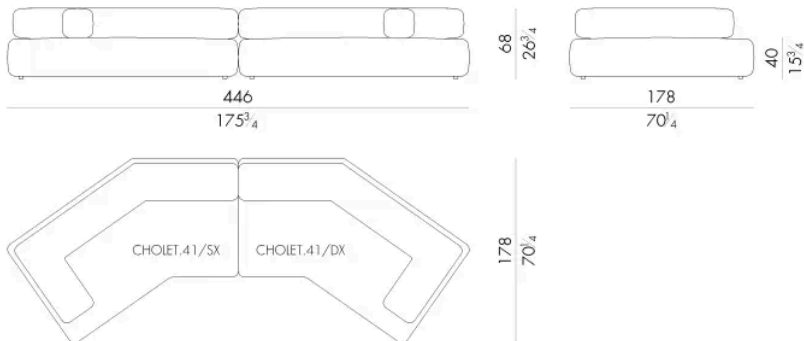

304 W x 175 D x 68 H cm

CHOLET.2550/SX - CHOLET.2550/DX

Modular sofa

403Wx211Dx68H cm

CHOLET.2600/SX - CHOLET.2600/DX

Modular sofa

398Wx178Dx68H cm

CHOLET.2650/SX - CHOLET.2650/DX

Modular sofa

398 W x 178 D x 68 H cm

CHOLET.2700

Modular sofa

446 W x 178 D x 68 H cm

CHOLET.2750/SX - CHOLET.2750/DX

Modular sofa

350 W x 129 D x 68 H cm