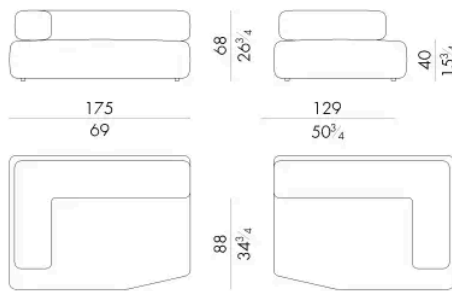

CHOLET.05

Modular element

80 W x 175 D x 40 H cm

CHOLET.06/SX - CHOLET.06/DX

Modular element

115 W x 115 D x 68 H cm

CHOLET.07/SX - CHOLET.07/DX

Modular element

175 W x 115 D x 68 H cm

CHOLET.10/SX - CHOLET.10/DX

Modular element

115 W x 115 D x 68 H cm

CHOLET.20/SX - CHOLET.20/DX

Modular element

175 W x 115 D x 68 H cm

CHOLET.21/SX - CHOLET.21/DX

Modular element

175 W x 115 D x 68 H cm

CHOLET.22/SX - CHOLET.22/DX

Modular element

175 W x 115 D x 68 H cm

CHOLET.23/SX - CHOLET.23/DX

Modular element

115 W x 175 D x 68 H cm

CHOLET.24/SX - CHOLET.24/DX

Modular element

175 W x 129 D x 68 H cm

CHOLET.25/SX - CHOLET.25/DX

Modular element

175 W x 129 D x 68 H cm

CHOLET.27/SX - CHOLET.27/DX

Modular element