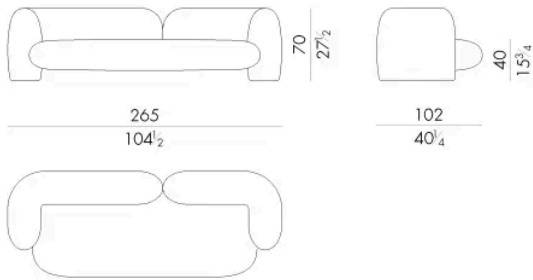

Gio is a sofa with sinuous shapes and strong lines, that express a vigorous appearance. Gio has been designed to transform a living area into a young and welcoming place.

# Dimensions

## GIO . 2 3 0 0

Sofa

265 W x 102 D x 70 H cm

## GIO . 2 4 0 0

Sofa

300 W x 102 D x 70 H cm

GIO. 2500

Sofa

Generated: 17/04/2026

335 W x 102 D x 70 H cm

HESSENTIA