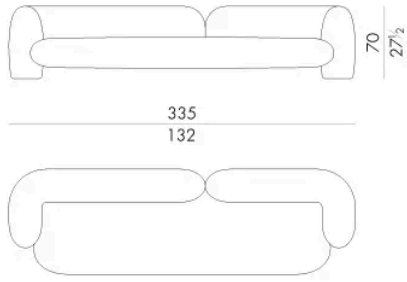

Gio is a sofa with sinuous shapes and strong lines, that express a vigorous appearance. Gio has been designed to transform a living area into a young and welcoming place.

Dimensions

GIO . 2 3 0 0

Sofa

265 W x 102 D x 70 H cm

GIO . 2 4 0 0

Sofa

300 W x 102 D x 70 H cm

GIO. 2500

Sofa

Generated: 15/06/2026

335 W x 102 D x 70 H cm

HESSENTIA