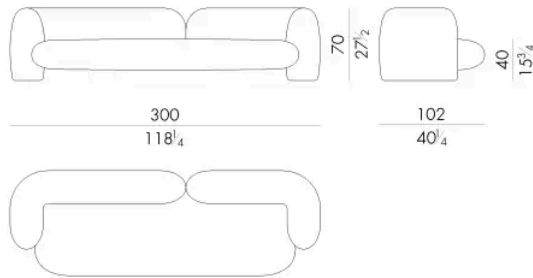

Gio is a sofa with sinuous shapes and strong lines, that express a vigorous appearance. Gio has been designed to transform a living area into a young and welcoming place.

Dimensions

GIO . 2 3 0 0

Sofa

265 W x 102 D x 70 H cm

GIO . 2 4 0 0

Sofa

300 W x 102 D x 70 H cm

GIO. 2500

Sofa

Generated: 15/06/2026

335 W x 102 D x 70 H cm

HESSENTIA