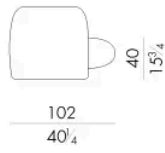

Gio is a sofa with sinuous shapes and strong lines, that express a vigorous appearance. Gio has been designed to transform a living area into a young and welcoming place.

Dimensions

GIO . 2 3 0 0

Sofa

265 W x 102 D x 70 H cm

GIO . 2 4 0 0

Sofa

300 W x 102 D x 70 H cm

GIO. 2500

Sofa

Generated: 15/06/2026

335 W x 102 D x 70 H cm

HESSENTIA