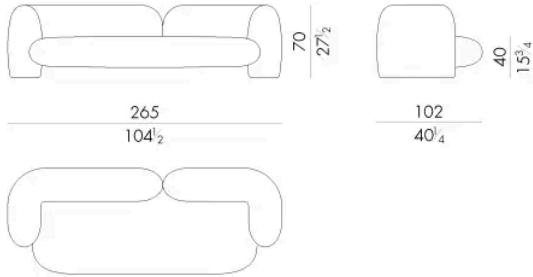

Gio is a sofa with sinuous shapes and strong lines, that express a vigorous appearance. Gio has been designed to transform a living area into a young and welcoming place.

Dimensions

GIO . 2 3 0 0

Sofa

265 W x 102 D x 70 H cm

GIO . 2 4 0 0

Sofa

300 W x 102 D x 70 H cm

GIO. 2500

Sofa

Generated: 15/06/2026

335 W x 102 D x 70 H cm

HESSENTIA