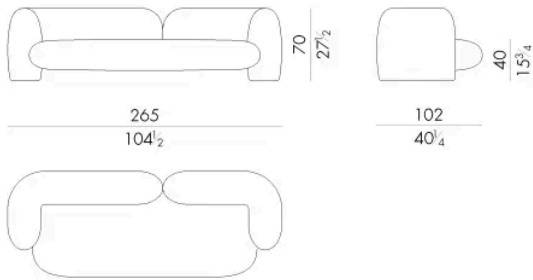

Dimensions

GIO . 2 3 0 0

Sofa

265 W x 102 D x 70 H cm