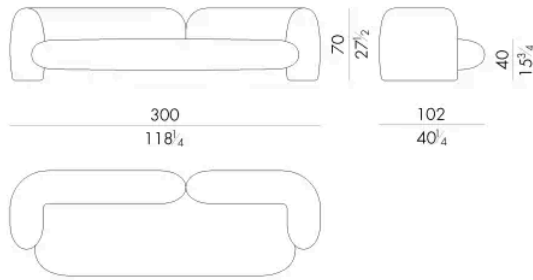

GIO . 2 4 0 0

Sofa

300 W x 102 D x 70 H cm