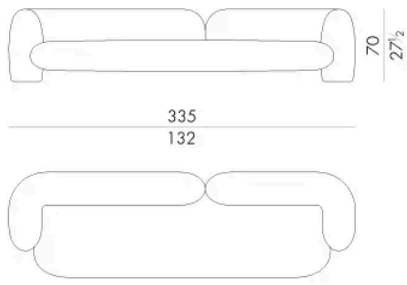

Gio is a sofa with sinuous shapes and strong lines, that express a vigorous appearance. Gio has been designed to transform a living area into a young and welcoming place.

Dimensions

GIO . 2 3 0 0

Sofa

265 W x 102 D x 70 H cm

GIO . 2 4 0 0

Sofa

300 W x 102 D x 70 H cm

GIO. 2500

Sofa

Generated: 06/07/2026

335 W x 102 D x 70 H cm

HESSENTIA