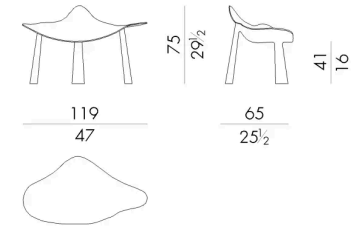

# Dimensions

Generated: 15/04/2026

## ICONIQUE.2150

Armchair

Indoor option

119 W x 65 D x 75 H cm

## ICONIQUE.2150/OUT

Armchair

Outdoor option

119 W x 65 D x 75 H cm