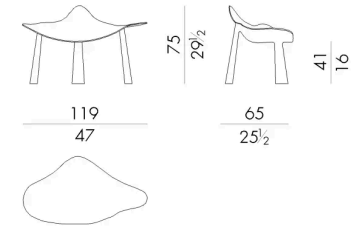

Dimensions

Generated: 13/06/2026

ICONIQUE.2150

Armchair

Indoor option

119 W x 65 D x 75 H cm

ICONIQUE.2150/OUT

Armchair

Outdoor option

119 W x 65 D x 75 H cm