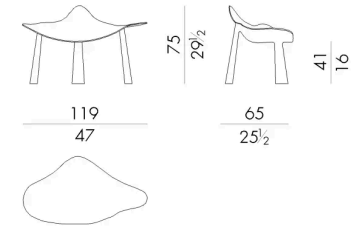

# Dimensions

Generated: 04/07/2026

## ICONIQUE.2150

Armchair

Indoor option

119 W x 65 D x 75 H cm

## ICONIQUE.2150/OUT

Armchair

Outdoor option

119 W x 65 D x 75 H cm