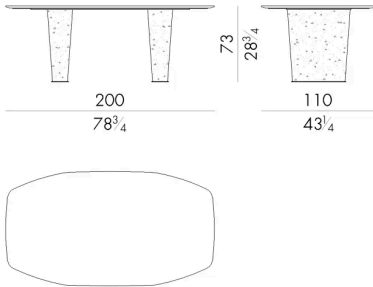

The peculiarity of the table Cheope lies in the eccentric decoration that covers the oval bases, the designer's artistic expression. A thin metal sheet is molded thus creating a surface with a strong three-dimensionality emphasized by a chromatic finish that enhances its texture. Available in different chromatic finishes to obtain the best match with the type of marble chosen. Thanks to the wide range of sizes available for the top, this table fits any dimension of dining room.

# Dimensions

## CHEOPE.8240

Table

240 W x 120 D x 73 H cm

## CHEOPE.8280

Table

280 W x 120 D x 73 H cm