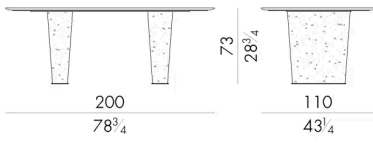

Cheope

TABLE

Generated: 15/06/2026

The peculiarity of the table Cheope lies in the eccentric decoration that covers the oval bases, the designer's artistic expression. A thin metal sheet is molded thus creating a surface with a strong three-dimensionality emphasized by a chromatic finish that enhances its texture. Available in different chromatic finishes to obtain the best match with the type of marble chosen. Thanks to the wide range of sizes available for the top, this table fits any dimension of dining room.

HESSSENTIA

Dimensions

CHEOPE.8200

Table

200Wx110Dx73Hcm

CHEOPE.8240

Table

240Wx120Dx73Hcm