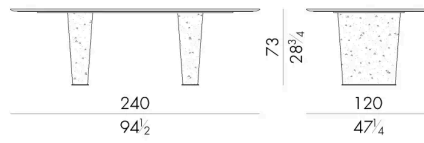

Cheope

TABLE

Generated: 15/06/2026

The peculiarity of the table Cheope lies in the eccentric decoration that covers the oval bases, the designer's artistic expression. A thin metal sheet is molded thus creating a surface with a strong three-dimensionality emphasized by a chromatic finish that enhances its texture. Available in different chromatic finishes to obtain the best match with the type of marble chosen. Thanks to the wide range of sizes available for the top, this table fits any dimension of dining room.

HESSSENTIA

Dimensions

CHEOPE.8200

Table

200Wx110Dx73Hcm

CHEOPE.8240

Table

240Wx120Dx73Hcm

CHEOPE.8280

Table

280Wx120Dx73Hcm