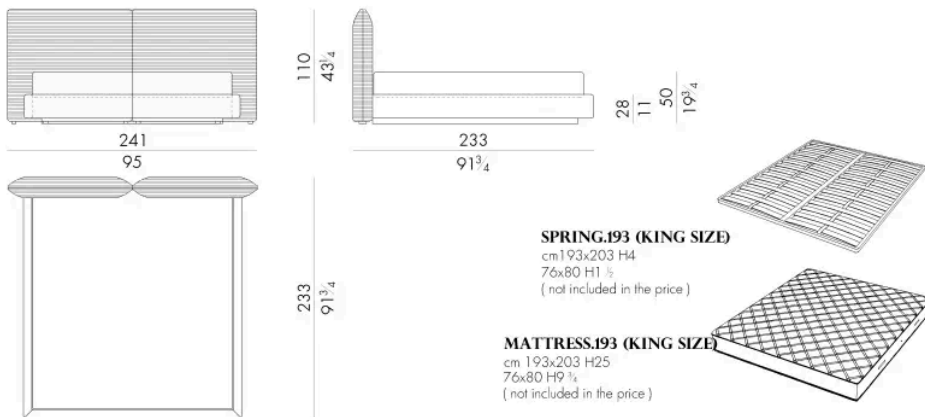

Available in leather or fabric, every detail is carefully designed to offer an enveloping comfort experience.

Dimensions

DULCIS.5153/A

Bed

201Wx233Dx110H cm

DULCIS.5160/A

Bed

208Wx230Dx110H cm

DULCIS . 5180 / A

Bed

228 W x 230 D x 110 H cm

DULCIS . 5193 / A

Bed

241 W x 233 D x 110 H cm

Bed

248 W x 230 D x 110 H cm