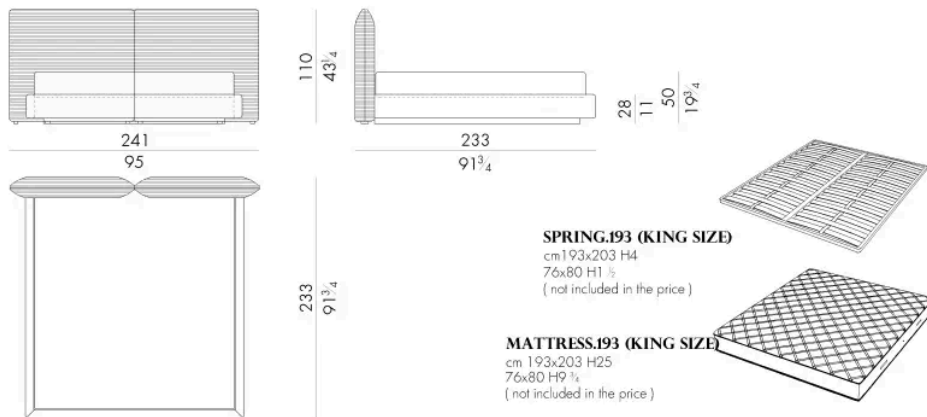

Available in leather or fabric, every detail is carefully designed to offer an enveloping comfort experience.

Dimensions

DULCIS.5153/A

Bed

201Wx233Dx110H cm

DULCIS.5160/A

Bed

208Wx230Dx110H cm

DULCIS . 5180 / A

Bed

228 W x 230 D x 110 H cm

**DULCIS . 5193 / A**

Bed

241 W x 233 D x 110 H cm

Bed

248 W x 230 D x 110 H cm