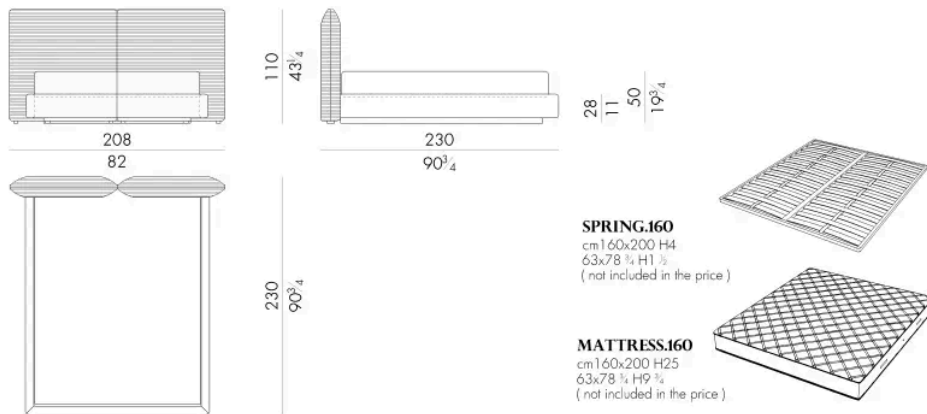

Dulcis bed is characterised by a three-dimensional embroidery with horizontal stripes that envelops the whole structure. It embodies the excellence of HESSENTIA craftsmanship, combining refined aesthetics and high-quality workmanship.

Available in leather or fabric, every detail is carefully designed to offer an enveloping comfort experience.

Dimensions

DULCIS.5153/A

Bed

201Wx233Dx110H cm

DULCIS.5160/A

Bed

208Wx230Dx110H cm

DULCIS . 5180 / A

Bed

228 W x 230 D x 110 H cm

DULCIS . 5193 / A

Bed

241 W x 233 D x 110 H cm

Bed

248 W x 230 D x 110 H cm