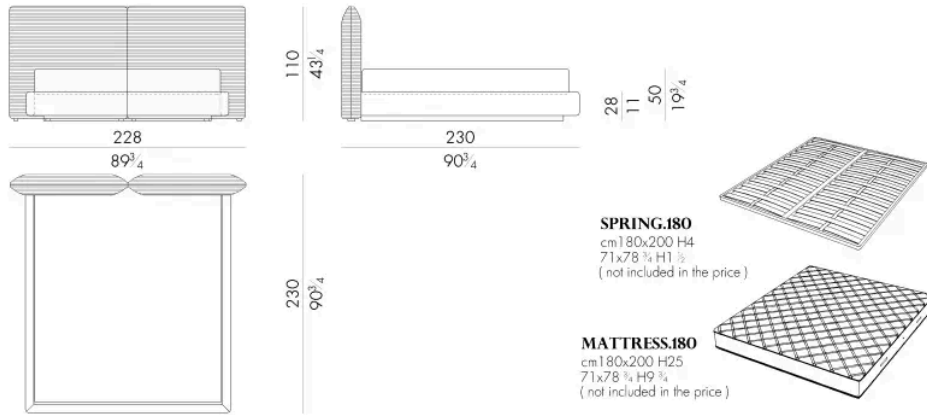

Dulcis bed is characterised by a three-dimensional embroidery with horizontal stripes that envelops the whole structure. It embodies the excellence of HESSENTIA craftsmanship, combining refined aesthetics and high-quality workmanship.

Available in leather or fabric, every detail is carefully designed to offer an enveloping comfort experience.

Dimensions

DULCIS.5153/A

Bed

201Wx233Dx110H cm

DULCIS.5160/A

Bed

208Wx230Dx110H cm

DULCIS . 5180 / A

Bed

228 W x 230 D x 110 H cm

**DULCIS . 5193 / A**

Bed

241 W x 233 D x 110 H cm

Bed

248 W x 230 D x 110 H cm