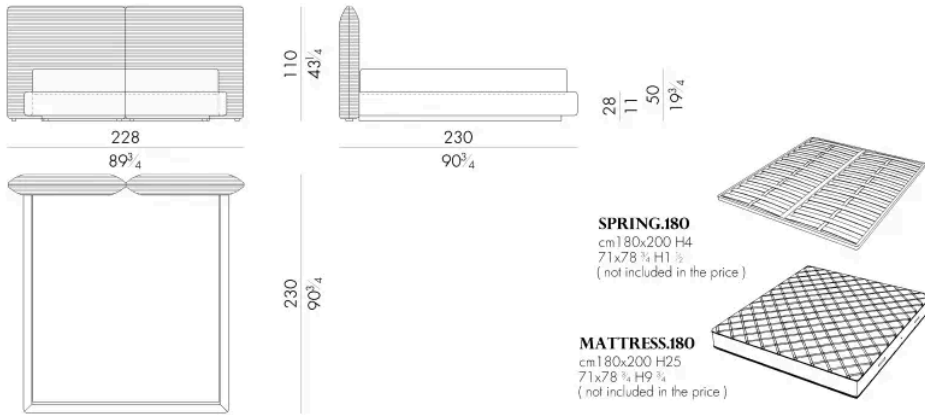

Dulcis bed is characterised by a three-dimensional embroidery with horizontal stripes that envelops the whole structure. It embodies the excellence of HESSENTIA craftsmanship, combining refined aesthetics and high-quality workmanship.

Available in leather or fabric, every detail is carefully designed to offer an enveloping comfort experience.

Dimensions

DULCIS.5153/A

Bed

201Wx233Dx110H cm

DULCIS.5160/A

Bed

208Wx230Dx110H cm

DULCIS . 5180 / A

Bed

228 W x 230 D x 110 H cm

DULCIS . 5193 / A

Bed

241 W x 233 D x 110 H cm

Bed

248 W x 230 D x 110 H cm