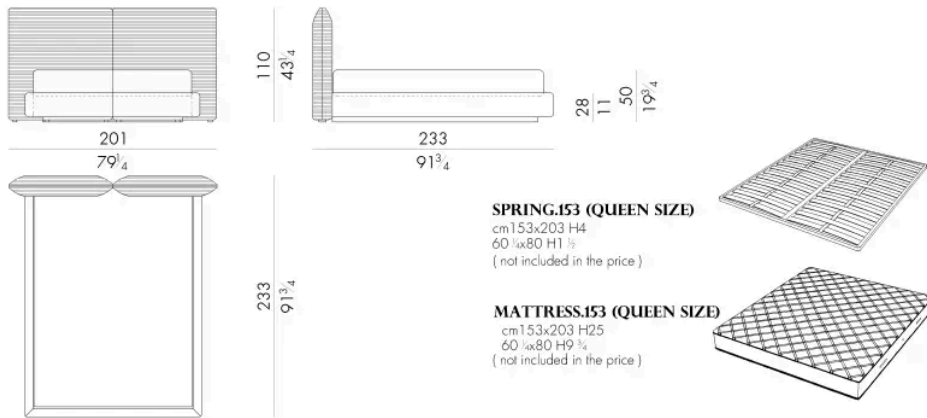

Dulcis bed is characterised by a three-dimensional embroidery with horizontal stripes that envelops the whole structure. It embodies the excellence of HESSENTIA craftsmanship, combining refined aesthetics and high-quality workmanship.

Available in leather or fabric, every detail is carefully designed to offer an enveloping comfort experience.

Dimensions

DULCIS.5153/A

Bed

201Wx233Dx110H cm

DULCIS.5160/A

Bed

208Wx230Dx110H cm

DULCIS . 5180 / A

Bed

228 W x 230 D x 110 H cm

**DULCIS . 5193 / A**

Bed

241 W x 233 D x 110 H cm

Bed

248 W x 230 D x 110 H cm