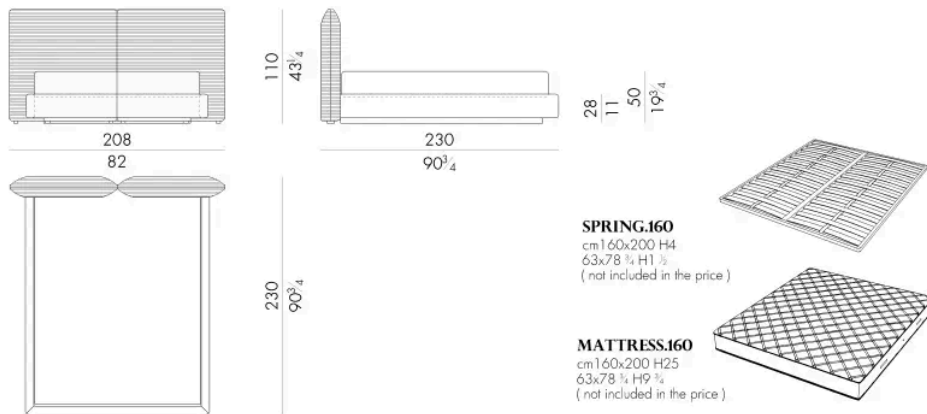

Dulcis bed is characterised by a three-dimensional embroidery with horizontal stripes that envelops the whole structure. It embodies the excellence of HESSENTIA craftsmanship, combining refined aesthetics and high-quality workmanship.

Available in leather or fabric, every detail is carefully designed to offer an enveloping comfort experience.

Dimensions

DULCIS.5153/A

Bed

201Wx233Dx110H cm

DULCIS.5160/A

Bed

208Wx230Dx110H cm

DULCIS . 5180 / A

Bed

228 W x 230 D x 110 H cm

**DULCIS . 5193 / A**

Bed

241 W x 233 D x 110 H cm

Bed

248 W x 230 D x 110 H cm