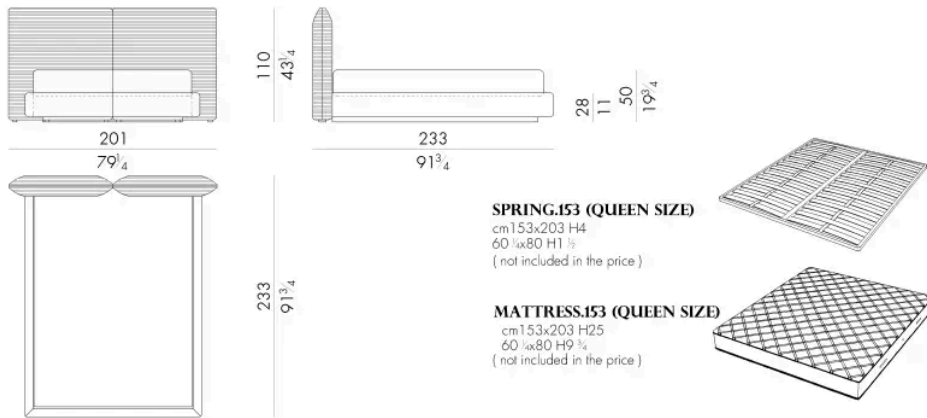

Dulcis bed is characterised by a three-dimensional embroidery with horizontal stripes that envelops the whole structure. It embodies the excellence of HESSENTIA craftsmanship, combining refined aesthetics and high-quality workmanship.

Available in leather or fabric, every detail is carefully designed to offer an enveloping comfort experience.

Dimensions

DULCIS.5153/A

Bed

201Wx233Dx110H cm

DULCIS.5160/A

Bed

208Wx230Dx110H cm

DULCIS . 5180 / A

Bed

228 W x 230 D x 110 H cm

DULCIS . 5193 / A

Bed

241 W x 233 D x 110 H cm

Bed

248 W x 230 D x 110 H cm