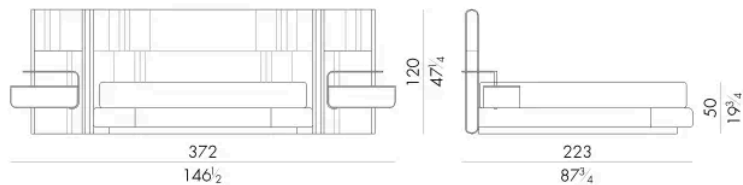

NOVABED. 5153 / C

Letto

332 L x 226 P x 120 H cm

NOVABED. 5160 / C

Letto

332 L x 223 P x 120 H cm

NOVABED . 5180 / C

Letto

Generato: 06/07/2026

352 L x 223 P x 120 H cm

NOVABED . 5193 / C

Letto

372 L x 226 P x 120 H cm

Letto

372 L x 223 P x 120 H cm

SPRING.200
cm 200x200 H4
78 3/4 x 78 3/4 H1 1/2
(not included in the price)

MATTRESS.200
cm 200x200 H25
78 3/4 x 78 3/4 H9 3/4
(not included in the price)