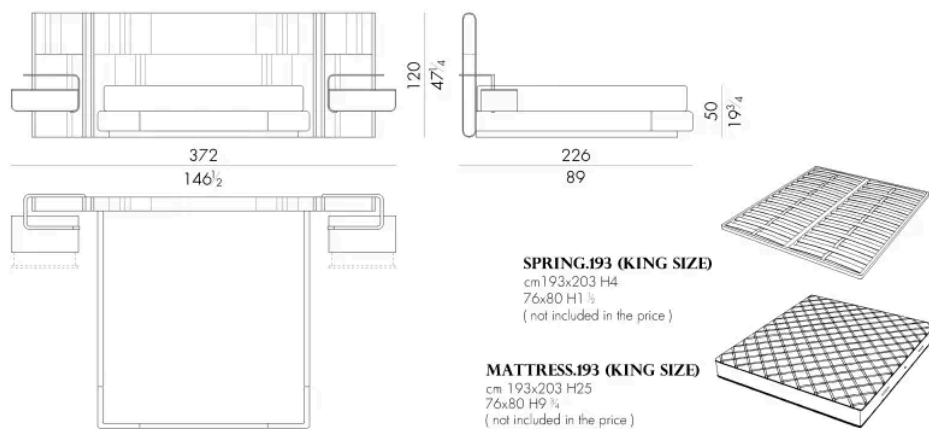

NOVABED . 5193 / C

Letto

372 L x 226 P x 120 H cm