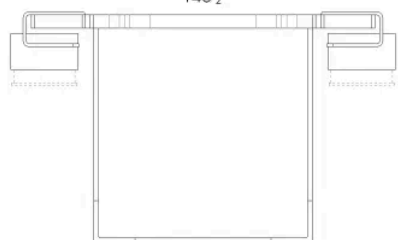

NOVABED. 5153 / C

Letto

332 L x 226 P x 120 H cm

NOVABED. 5160 / C

Letto

332 L x 223 P x 120 H cm

NOVABED . 5180 / C

Letto

Generato: 06/07/2026

352 L x 223 P x 120 H cm

NOVABED . 5193 / C

Letto

372 L x 226 P x 120 H cm

Letto

372 L x 223 P x 120 H cm

SPRING.200
cm 200x200 H4
78 3/4 x 78 3/4 H1 1/2
(not included in the price)

MATTRESS.200
cm 200x200 H25
78 3/4 x 78 3/4 H9 3/4
(not included in the price)