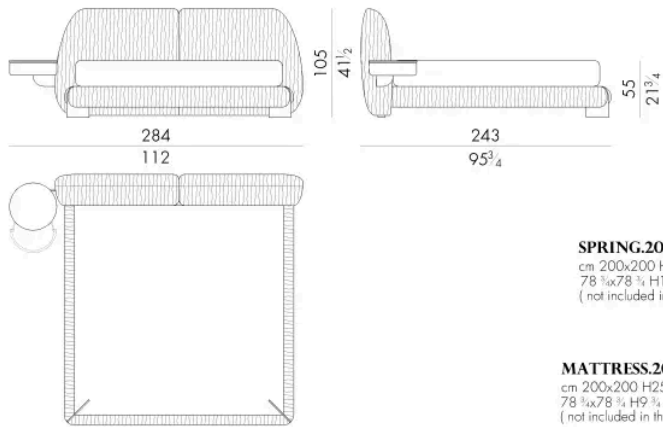

LEAF . 5180 / C / DX

Letto

264 L x 243 P x 105 H cm

LEAF . 5180 / C / SX

Letto

264 L x 243 P x 105 H cm

LEAF . 5193 / C

Letto

321 L x 246 P x 105 H cm

LEAF . 5193 / C / DX

Letto

277 L x 246 P x 105 H cm

LEAF . 5193 / C / SX

Letto

277 L x 246 P x 105 H cm

LEAF.5200/C

Letto

328 L x 243 P x 105 H cm

LEAF.5200/C/DX

Letto

284 L x 243 P x 105 H cm

Letto

284 L x 243 P x 105 H cm

SPRING.200

cm 200x200 H4
78 3/4 x 78 3/4 H1 1/2
(not included in the price)

MATTRESS.200

cm 200x200 H25
78 3/4 x 78 3/4 H9 3/4
(not included in the price)