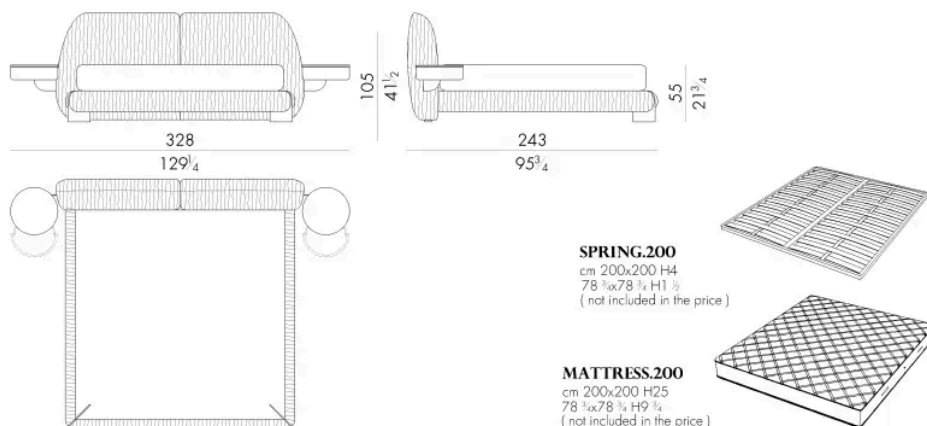

321 L x 246 P x 105 H cm

LEAF . 5193 / C / DX

Letto

277 L x 246 P x 105 H cm

SPRING.193 (KING SIZE)
 cm 193x203 H4
 76x80 H1 1/2
 (not included in the price)

MATTRESS.193 (KING SIZE)
 cm 193x203 H25
 76x80 H9 3/4
 (not included in the price)

LEAF . 5193 / C / SX

Letto

277 L x 246 P x 105 H cm

SPRING.193 (KING SIZE)
 cm 193x203 H4
 76x80 H1 1/2
 (not included in the price)

MATTRESS.193 (KING SIZE)
 cm 193x203 H25
 76x80 H9 3/4
 (not included in the price)

LEAF.5200/C

Letto

328 L x 243 P x 105 H cm

LEAF.5200/C/DX

Letto

284 L x 243 P x 105 H cm

Letto

284 L x 243 P x 105 H cm

SPRING.200

cm 200x200 H4
78 3/4 x 78 3/4 H1 1/2
(not included in the price)

MATTRESS.200

cm 200x200 H25
78 3/4 x 78 3/4 H9 3/4
(not included in the price)