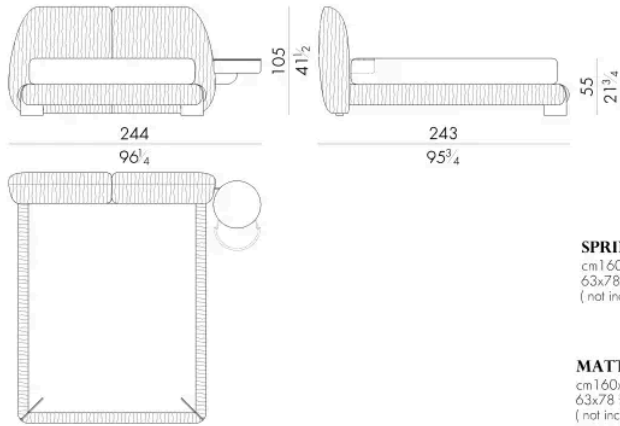

LEAF. 5153 / C / SX

Letto

Generato: 28/06/2026

237 L x 246 P x 105 H cm

SPRING.153 (QUEEN SIZE)

cm 153x203 H4
60 1/2 x 80 H1 1/2
(not included in the price)

MATTRESS.153 (QUEEN SIZE)

cm 153x203 H25
60 1/2 x 80 H9 3/4
(not included in the price)

LEAF. 5160 / C

Letto

288 L x 243 P x 105 H cm

SPRING.160

cm 160x200 H4
63x78 3/4 H1 1/2
(not included in the price)

MATTRESS.160

cm 160x200 H25
63x78 1/4 H9 3/4
(not included in the price)

LEAF. 5160/C/DX

Letto

244 L x 243 P x 105 H cm

SPRING.160

cm 160x200 H4
63x78 3/4 H1 3/8
(not included in the price)

MATTRESS.160

cm 160x200 H25
63x78 3/4 H9 3/4
(not included in the price)

LEAF. 5160/C/SX

Letto

244 L x 243 P x 105 H cm

SPRING.160

cm 160x200 H4
63x78 3/4 H1 3/8
(not included in the price)

MATTRESS.160

cm 160x200 H25
63x78 3/4 H9 3/4
(not included in the price)

LEAF . 5180 / C

Letto

308 L x 243 P x 105 H cm