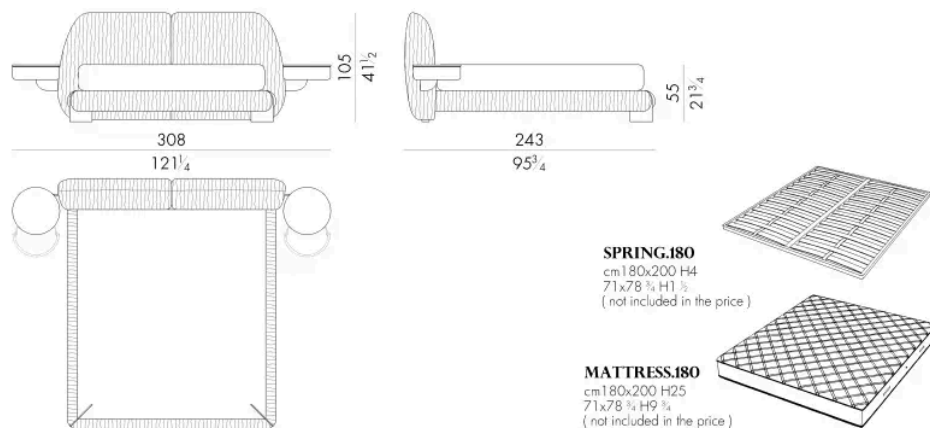

244 L x 243 P x 105 H cm

SPRING.160

cm 160x200 H4
63x78 3/4 H1 3/8
(not included in the price)

MATTRESS.160

cm 160x200 H25
63x78 3/4 H9 3/4
(not included in the price)

LEAF . 5180 / C

Letto

308 L x 243 P x 105 H cm

LEAF . 5180 / C / DX

Letto

264 L x 243 P x 105 H cm

LEAF . 5180 / C / SX

Letto

264 L x 243 P x 105 H cm

LEAF . 5193 / C

Letto

321 L x 246 P x 105 H cm

LEAF . 5193 / C / DX

Letto

277 L x 246 P x 105 H cm

LEAF . 5193 / C / SX

Letto

277 L x 246 P x 105 H cm

LEAF.5200/C

cm 200x200 H4
78 3/4 x 78 3/4 H1 1/2
(not included in the price)

MATTRESS.200

cm 200x200 H25
78 3/4 x 78 3/4 H9 3/4
(not included in the price)