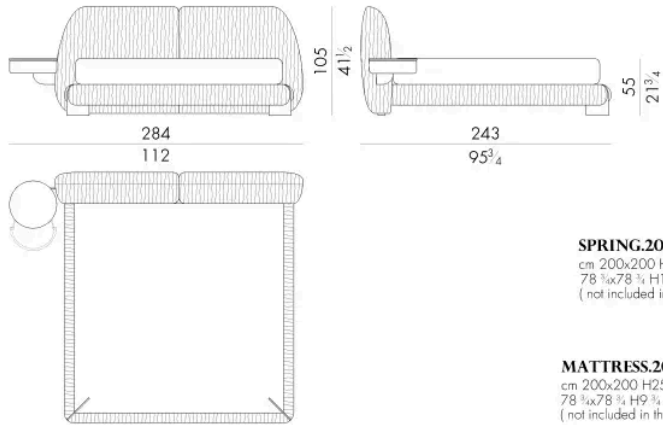

321 L x 246 P x 105 H cm

LEAF . 5193 / C / DX

Letto

277 L x 246 P x 105 H cm

SPRING.193 (KING SIZE)
 cm 193x203 H4
 76x80 H1 1/2
 (not included in the price)

MATTRESS.193 (KING SIZE)
 cm 193x203 H25
 76x80 H9 3/4
 (not included in the price)

LEAF . 5193 / C / SX

Letto

277 L x 246 P x 105 H cm

SPRING.193 (KING SIZE)
 cm 193x203 H4
 76x80 H1 1/2
 (not included in the price)

MATTRESS.193 (KING SIZE)
 cm 193x203 H25
 76x80 H9 3/4
 (not included in the price)

LEAF.5200/C

Letto

328 L x 243 P x 105 H cm

LEAF.5200/C/DX

Letto

284 L x 243 P x 105 H cm

Letto

284 L x 243 P x 105 H cm

SPRING.200

cm 200x200 H4
78 3/4 x 78 3/4 H1 1/2
(not included in the price)

MATTRESS.200

cm 200x200 H25
78 3/4 x 78 3/4 H9 3/4
(not included in the price)