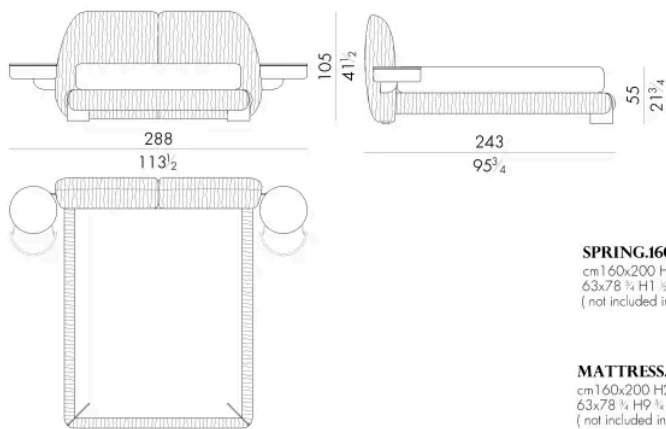

LEAF . 5153 / C / DX

Letto

237 L x 246 P x 105 H cm

SPRING.153 (QUEEN SIZE)

cm 153x203 H4
60 1/2 x 80 H1 1/2
(not included in the price)

MATTRESS.153 (QUEEN SIZE)

cm 153x203 H25
60 1/2 x 80 H9 1/4
(not included in the price)

LEAF. 5153 / C / SX

Letto

Generato: 28/06/2026

237 L x 246 P x 105 H cm

SPRING.153 (QUEEN SIZE)

cm 153x203 H4
60 1/2 x 80 H1 1/2
(not included in the price)

MATTRESS.153 (QUEEN SIZE)

cm 153x203 H25
60 1/2 x 80 H9 3/4
(not included in the price)

LEAF. 5160 / C

Letto

288 L x 243 P x 105 H cm

SPRING.160

cm 160x200 H4
63x78 3/4 H1 1/2
(not included in the price)

MATTRESS.160

cm 160x200 H25
63x78 1/4 H9 3/4
(not included in the price)

LEAF. 5160/C/DX

Letto

244 L x 243 P x 105 H cm

SPRING.160

cm 160x200 H4
63x78 3/4 H1 3/8
(not included in the price)

MATTRESS.160

cm 160x200 H25
63x78 3/4 H9 3/4
(not included in the price)

LEAF. 5160/C/SX

Letto