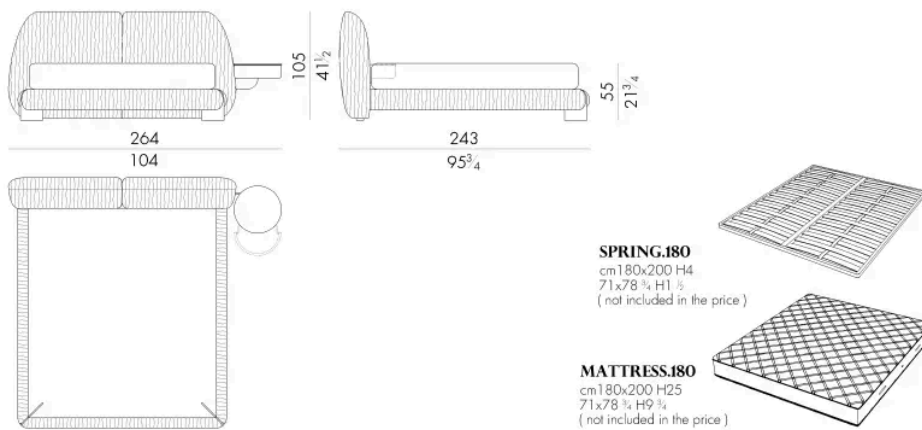

Letto

244 L x 243 P x 105 H cm

SPRING.160

cm 160x200 H4
63x78 3/4 H1 3/8
(not included in the price)

MATTRESS.160

cm 160x200 H25
63x78 3/4 H9 3/4
(not included in the price)

LEAF. 5160/C/SX

Letto

244 L x 243 P x 105 H cm

SPRING.160

cm 160x200 H4
63x78 3/4 H1 3/8
(not included in the price)

MATTRESS.160

cm 160x200 H25
63x78 3/4 H9 3/4
(not included in the price)

LEAF . 5180 / C

Letto

308 L x 243 P x 105 H cm

LEAF . 5180 / C / DX

Letto

264 L x 243 P x 105 H cm

LEAF . 5180 / C / SX

Letto

264 L x 243 P x 105 H cm

LEAF . 5193 / C

Letto

321 L x 246 P x 105 H cm

LEAF . 5193 / C / DX

Letto

277 L x 246 P x 105 H cm

SPRING.193 (KING SIZE)
 cm 193x203 H4
 76x80 H1 1/2
 (not included in the price)

MATTRESS.193 (KING SIZE)
 cm 193x203 H25
 76x80 H9 3/4
 (not included in the price)