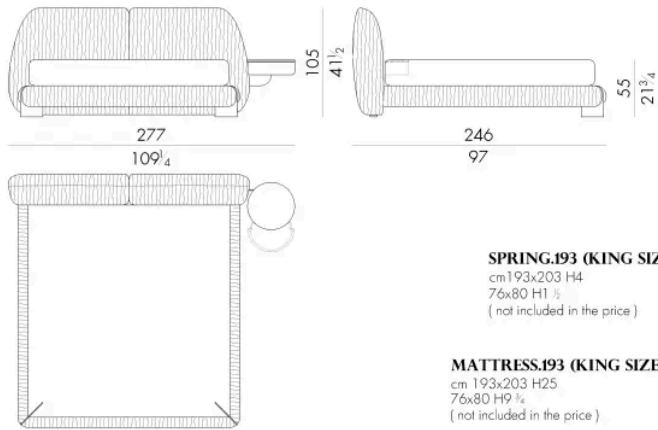

244 L x 243 P x 105 H cm

SPRING.160

cm 160x200 H4
63x78 3/4 H1 3/8
(not included in the price)

MATTRESS.160

cm 160x200 H25
63x78 3/4 H9 3/4
(not included in the price)

LEAF . 5180 / C

Letto

308 L x 243 P x 105 H cm

LEAF . 5180 / C / DX

Letto

264 L x 243 P x 105 H cm

LEAF . 5180 / C / SX

Letto

264 L x 243 P x 105 H cm

LEAF . 5193 / C

Letto

321 L x 246 P x 105 H cm

LEAF . 5193 / C / DX

Letto

277 L x 246 P x 105 H cm

LEAF . 5193 / C / SX

Letto

277 L x 246 P x 105 H cm

LEAF.5200/C

cm 200x200 H4
78 3/4 x 78 3/4 H1 1/2
(not included in the price)

MATTRESS.200

cm 200x200 H25
78 3/4 x 78 3/4 H9 3/4
(not included in the price)