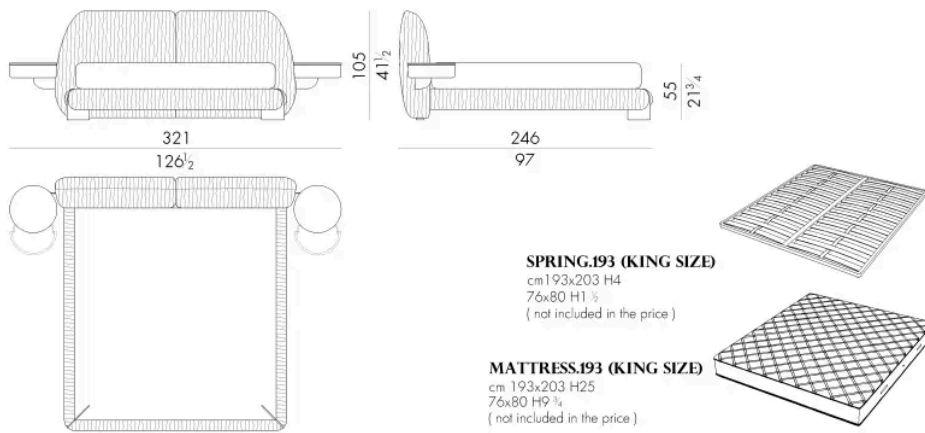

244 L x 243 P x 105 H cm

SPRING.160

cm 160x200 H4
63x78 3/4 H1 3/8
(not included in the price)

MATTRESS.160

cm 160x200 H25
63x78 3/4 H9 3/4
(not included in the price)

LEAF . 5180 / C

Letto

308 L x 243 P x 105 H cm

LEAF . 5180 / C / DX

Letto

264 L x 243 P x 105 H cm

LEAF . 5180 / C / SX

Letto

264 L x 243 P x 105 H cm

LEAF . 5193 / C

Letto

321 L x 246 P x 105 H cm

LEAF . 5193 / C / DX

Letto

277 L x 246 P x 105 H cm

LEAF . 5193 / C / SX

Letto

277 L x 246 P x 105 H cm

LEAF.5200/C

cm 200x200 H4
78 3/4 x 78 3/4 H1 1/2
(not included in the price)

MATTRESS.200

cm 200x200 H25
78 3/4 x 78 3/4 H9 3/4
(not included in the price)