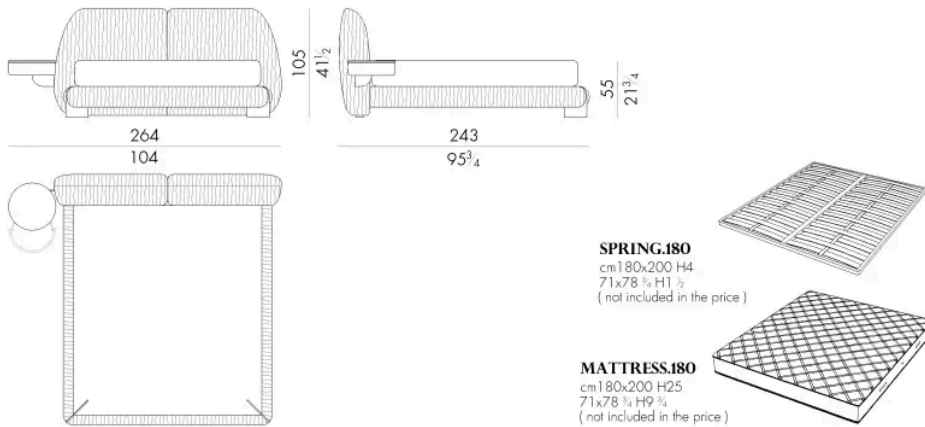

244 L x 243 P x 105 H cm

SPRING.160

cm 160x200 H4
63x78 3/4 H1 3/8
(not included in the price)

MATTRESS.160

cm 160x200 H25
63x78 3/4 H9 3/4
(not included in the price)

LEAF . 5180 / C

Letto

308 L x 243 P x 105 H cm

LEAF . 5180 / C / DX

Letto

264 L x 243 P x 105 H cm

LEAF . 5180 / C / SX

Letto

264 L x 243 P x 105 H cm

LEAF . 5193 / C

Letto

321 L x 246 P x 105 H cm

LEAF . 5193 / C / DX

Letto

277 L x 246 P x 105 H cm

LEAF . 5193 / C / SX

Letto

277 L x 246 P x 105 H cm

LEAF.5200/C

cm 200x200 H4
78 3/4 x 78 3/4 H1 1/2
(not included in the price)

MATTRESS.200

cm 200x200 H25
78 3/4 x 78 3/4 H9 3/4
(not included in the price)