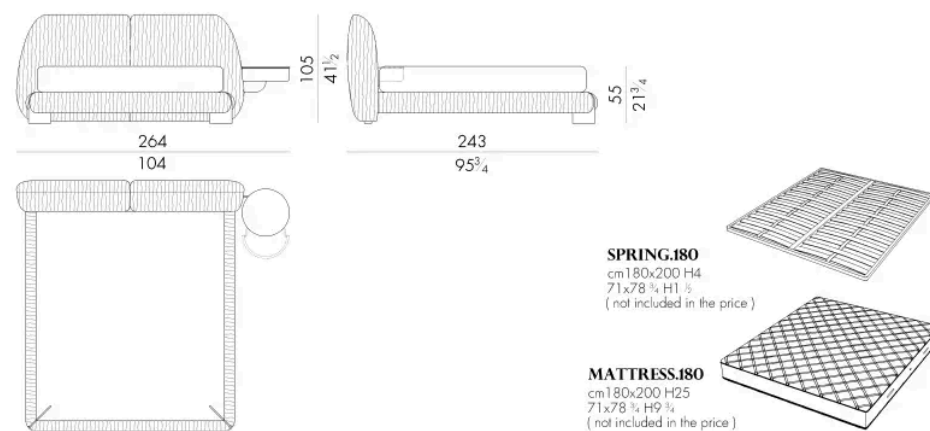

244 L x 243 P x 105 H cm

SPRING.160

cm 160x200 H4
63x78 3/4 H1 3/8
(not included in the price)

MATTRESS.160

cm 160x200 H25
63x78 3/4 H9 3/4
(not included in the price)

LEAF . 5180 / C

Letto

308 L x 243 P x 105 H cm

LEAF . 5180 / C / DX

Letto

264 L x 243 P x 105 H cm

LEAF . 5180 / C / SX

Letto

264 L x 243 P x 105 H cm

LEAF . 5193 / C

Letto

321 L x 246 P x 105 H cm

LEAF . 5193 / C / DX

Letto

277 L x 246 P x 105 H cm

LEAF . 5193 / C / SX

Letto

277 L x 246 P x 105 H cm

LEAF.5200/C

cm 200x200 H4
78 3/4 x 78 3/4 H1 1/2
(not included in the price)

MATTRESS.200

cm 200x200 H25
78 3/4 x 78 3/4 H9 3/4
(not included in the price)