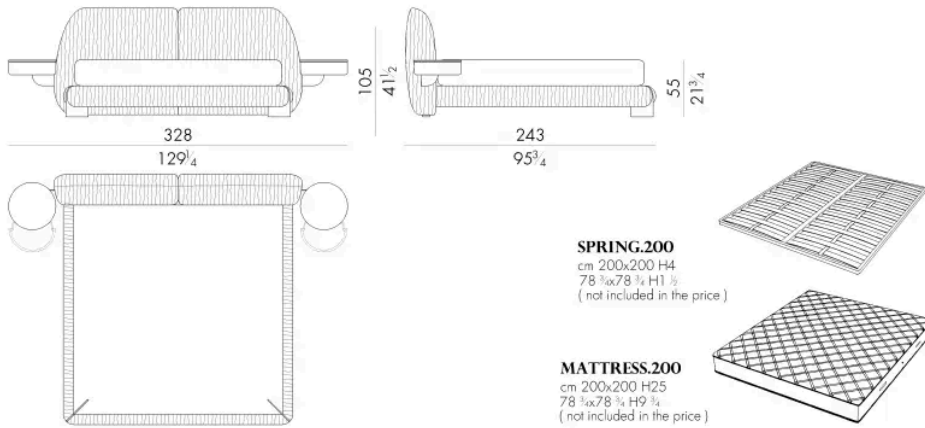

LEAF . 5180 / C / DX

Letto

264 L x 243 P x 105 H cm

LEAF . 5180 / C / SX

Letto

264 L x 243 P x 105 H cm

LEAF . 5193 / C

Letto

321 L x 246 P x 105 H cm

LEAF . 5193 / C / DX

Letto

277 L x 246 P x 105 H cm

LEAF . 5193 / C / SX

Letto

277 L x 246 P x 105 H cm

LEAF.5200/C

Letto

328 L x 243 P x 105 H cm

LEAF.5200/C/DX

Letto

284 L x 243 P x 105 H cm

Letto

284 L x 243 P x 105 H cm

SPRING.200

cm 200x200 H4
78 3/4 x 78 3/4 H1 1/2
(not included in the price)

MATTRESS.200

cm 200x200 H25
78 3/4 x 78 3/4 H9 3/4
(not included in the price)