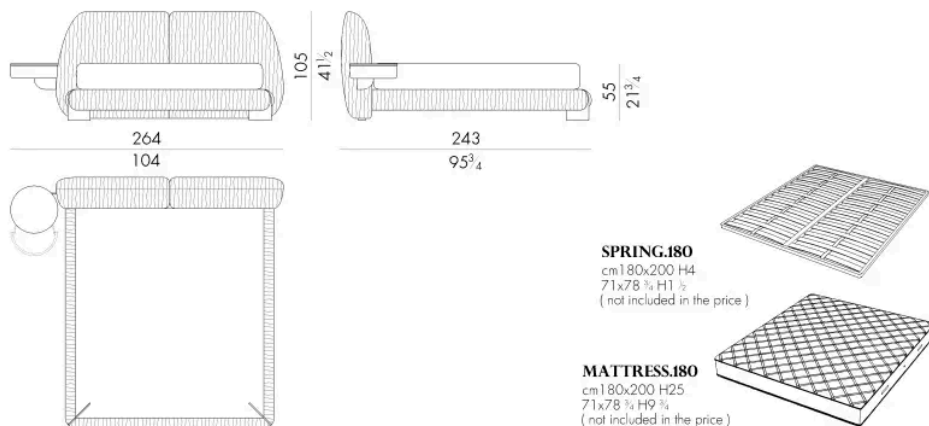

244 L x 243 P x 105 H cm

SPRING.160

cm 160x200 H4
63x78 3/4 H1 3/8
(not included in the price)

MATTRESS.160

cm 160x200 H25
63x78 3/4 H9 3/4
(not included in the price)

LEAF . 5180 / C

Letto

308 L x 243 P x 105 H cm

LEAF . 5180 / C / DX

Letto

264 L x 243 P x 105 H cm

LEAF . 5180 / C / SX

Letto

264 L x 243 P x 105 H cm

LEAF . 5193 / C

Letto

321 L x 246 P x 105 H cm

LEAF . 5193 / C / DX

Letto

277 L x 246 P x 105 H cm

SPRING.193 (KING SIZE)
 cm 193x203 H4
 76x80 H1 1/2
 (not included in the price)

MATTRESS.193 (KING SIZE)
 cm 193x203 H25
 76x80 H9 3/4
 (not included in the price)

LEAF . 5193 / C / SX

Letto

277 L x 246 P x 105 H cm

SPRING.193 (KING SIZE)
 cm 193x203 H4
 76x80 H1 1/2
 (not included in the price)

MATTRESS.193 (KING SIZE)
 cm 193x203 H25
 76x80 H9 3/4
 (not included in the price)