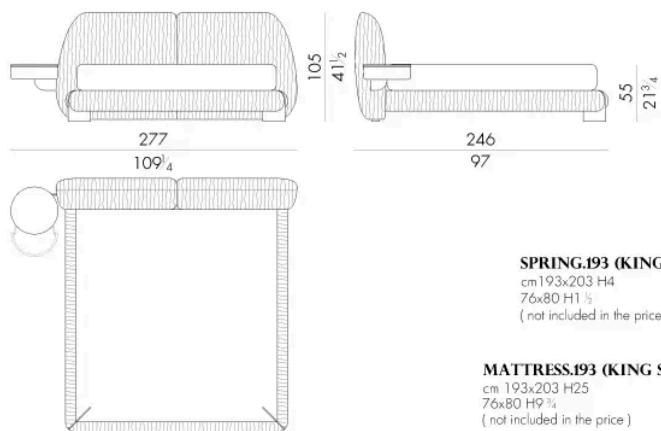

LEAF . 5180 / C / DX

Letto

264 L x 243 P x 105 H cm

LEAF . 5180 / C / SX

Letto

264 L x 243 P x 105 H cm

LEAF . 5193 / C

Letto

321 L x 246 P x 105 H cm

LEAF . 5193 / C / DX

Letto

277 L x 246 P x 105 H cm

SPRING.193 (KING SIZE)
 cm 193x203 H4
 76x80 H1 1/2
 (not included in the price)

MATTRESS.193 (KING SIZE)
 cm 193x203 H25
 76x80 H9 3/4
 (not included in the price)

LEAF . 5193 / C / SX

Letto

277 L x 246 P x 105 H cm

SPRING.193 (KING SIZE)
 cm 193x203 H4
 76x80 H1 1/2
 (not included in the price)

MATTRESS.193 (KING SIZE)
 cm 193x203 H25
 76x80 H9 3/4
 (not included in the price)

LEAF.5200/C

Letto

328 L x 243 P x 105 H cm

LEAF.5200/C/DX

Letto

284 L x 243 P x 105 H cm

Letto

284 L x 243 P x 105 H cm