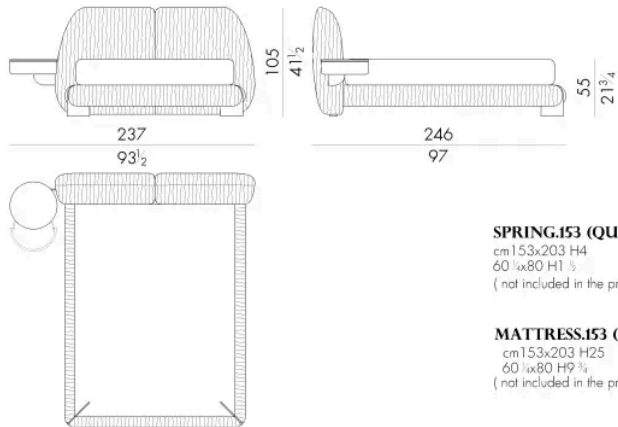

LEAF . 5153 / C

Letto

281 L x 246 P x 105 H cm

SPRING.153 (QUEEN SIZE)

cm 153x203 H4
60 1/2 x 80 H1 1/2
(not included in the price)

MATTRESS.153 (QUEEN SIZE)

cm 153x203 H25
60 1/2 x 80 H9 1/4
(not included in the price)

LEAF . 5153 / C / DX

Letto

237 L x 246 P x 105 H cm

SPRING.153 (QUEEN SIZE)

cm 153x203 H4
60 1/2 x 80 H1 1/2
(not included in the price)

MATTRESS.153 (QUEEN SIZE)

cm 153x203 H25
60 1/2 x 80 H9 1/4
(not included in the price)

LEAF. 5153 / C / SX

Letto

Generato: 28/06/2026

237 L x 246 P x 105 H cm

SPRING.153 (QUEEN SIZE)

cm 153x203 H4
60 1/2 x 80 H1 1/2
(not included in the price)

MATTRESS.153 (QUEEN SIZE)

cm 153x203 H25
60 1/2 x 80 H9 3/4
(not included in the price)

LEAF. 5160 / C

Letto

288 L x 243 P x 105 H cm

SPRING.160

cm 160x200 H4
63x78 3/4 H1 1/2
(not included in the price)

MATTRESS.160

cm 160x200 H25
63x78 1/4 H9 3/4
(not included in the price)

LEAF. 5160/C/DX