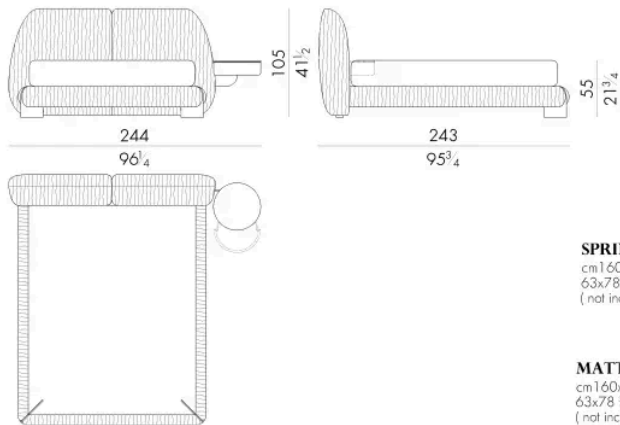

Dimensioni

LEAF . 5153 / C

Letto

281 L x 246 P x 105 H cm

LEAF . 5153 / C / DX

Letto

237 L x 246 P x 105 H cm

LEAF. 5153 / C / SX

LEAF. 5160 / C

Letto

288 L x 243 P x 105 H cm

SPRING.160

cm 160x200 H4
63x78 3/4 H1 1/2
(not included in the price)

MATTRESS.160

cm 160x200 H25
63x78 1/4 H9 3/4
(not included in the price)

LEAF. 5160/C/DX

Letto

244 L x 243 P x 105 H cm

SPRING.160

cm 160x200 H4
63x78 3/4 H1 3/8
(not included in the price)

MATTRESS.160

cm 160x200 H25
63x78 3/4 H9 3/4
(not included in the price)

LEAF. 5160/C/SX

Letto

244 L x 243 P x 105 H cm

SPRING.160

cm 160x200 H4
63x78 3/4 H1 3/8
(not included in the price)

MATTRESS.160

cm 160x200 H25
63x78 3/4 H9 3/4
(not included in the price)

LEAF . 5180 / C

Letto

308 L x 243 P x 105 H cm