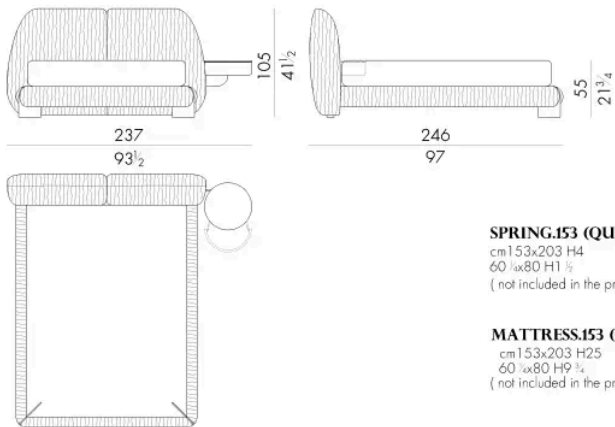

LEAF . 5153 / C

Letto

281 L x 246 P x 105 H cm

SPRING.153 (QUEEN SIZE)

cm 153x203 H4
60 1/2 x 80 H1 1/2
(not included in the price)

MATTRESS.153 (QUEEN SIZE)

cm 153x203 H25
60 1/2 x 80 H9 1/4
(not included in the price)

LEAF . 5153 / C / DX

Letto

237 L x 246 P x 105 H cm

SPRING.153 (QUEEN SIZE)

cm 153x203 H4
60 1/2 x 80 H1 1/2
(not included in the price)

MATTRESS.153 (QUEEN SIZE)

cm 153x203 H25
60 1/2 x 80 H9 1/4
(not included in the price)

LEAF. 5153 / C / SX

Letto

Generato: 28/06/2026

237 L x 246 P x 105 H cm

SPRING.153 (QUEEN SIZE)

cm 153x203 H4
60 1/2 x 80 H1 1/2
(not included in the price)

MATTRESS.153 (QUEEN SIZE)

cm 153x203 H25
60 1/2 x 80 H9 3/4
(not included in the price)

LEAF. 5160 / C

Letto

288 L x 243 P x 105 H cm

SPRING.160

cm 160x200 H4
63x78 3/4 H1 1/2
(not included in the price)

MATTRESS.160

cm 160x200 H25
63x78 1/4 H9 3/4
(not included in the price)

LEAF. 5160/C/DX