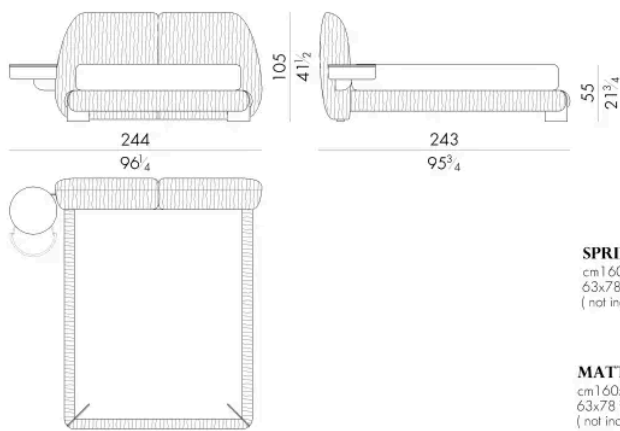

LEAF. 5160 / C

Letto

288 L x 243 P x 105 H cm

SPRING.160

cm 160x200 H4
63x78 3/4 H1 1/2
(not included in the price)

MATTRESS.160

cm 160x200 H25
63x78 1/4 H9 3/4
(not included in the price)

LEAF. 5160/C/DX

Letto

244 L x 243 P x 105 H cm

SPRING.160

cm 160x200 H4
63x78 3/4 H1 3/8
(not included in the price)

MATTRESS.160

cm 160x200 H25
63x78 3/4 H9 3/4
(not included in the price)

LEAF. 5160/C/SX

Letto

244 L x 243 P x 105 H cm

SPRING.160

cm 160x200 H4
63x78 3/4 H1 3/8
(not included in the price)

MATTRESS.160

cm 160x200 H25
63x78 3/4 H9 3/4
(not included in the price)

LEAF . 5180 / C

Letto

308 L x 243 P x 105 H cm

321 L x 246 P x 105 H cm

LEAF . 5193 / C / DX

Letto

277 L x 246 P x 105 H cm

SPRING.193 (KING SIZE)
 cm 193x203 H4
 76x80 H1 1/2
 (not included in the price)

MATTRESS.193 (KING SIZE)
 cm 193x203 H25
 76x80 H9 3/4
 (not included in the price)