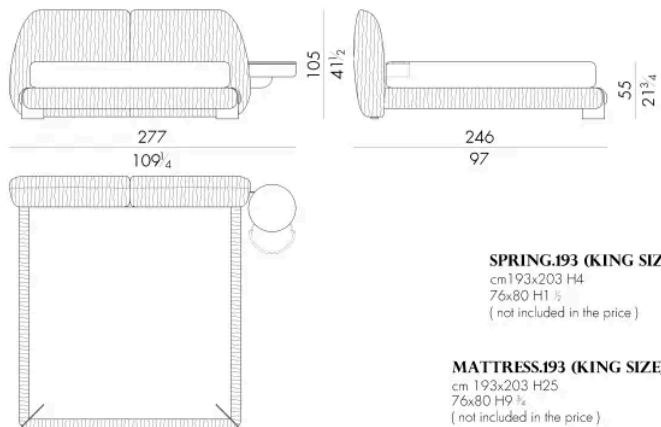

244 L x 243 P x 105 H cm

SPRING.160

cm 160x200 H4
63x78 3/4 H1 3/8
(not included in the price)

MATTRESS.160

cm 160x200 H25
63x78 3/4 H9 3/4
(not included in the price)

LEAF . 5180 / C

Letto

308 L x 243 P x 105 H cm

LEAF . 5180 / C / DX

Letto

264 L x 243 P x 105 H cm

LEAF . 5180 / C / SX

Letto

264 L x 243 P x 105 H cm

LEAF . 5193 / C

Letto

321 L x 246 P x 105 H cm

LEAF . 5193 / C / DX

Letto

277 L x 246 P x 105 H cm

SPRING.193 (KING SIZE)
 cm 193x203 H4
 76x80 H1 1/2
 (not included in the price)

MATTRESS.193 (KING SIZE)
 cm 193x203 H25
 76x80 H9 3/4
 (not included in the price)

LEAF . 5193 / C / SX

Letto

277 L x 246 P x 105 H cm

SPRING.193 (KING SIZE)
 cm 193x203 H4
 76x80 H1 1/2
 (not included in the price)

MATTRESS.193 (KING SIZE)
 cm 193x203 H25
 76x80 H9 3/4
 (not included in the price)