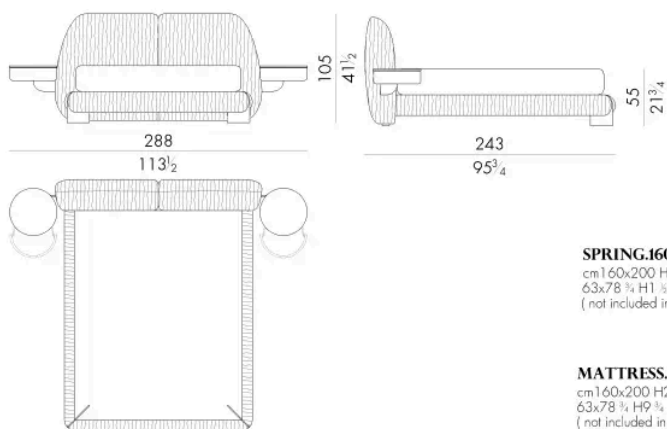

Dimensioni

LEAF . 5153 / C

Letto

281 L x 246 P x 105 H cm

LEAF . 5153 / C / DX

Letto

237 L x 246 P x 105 H cm

LEAF. 5153 / C / SX

Letto

Generato: 17/04/2026

237 L x 246 P x 105 H cm

SPRING.153 (QUEEN SIZE)

cm 153x203 H4
60 1/2 x 80 H1 1/2
(not included in the price)

MATTRESS.153 (QUEEN SIZE)

cm 153x203 H25
60 1/2 x 80 H9 3/4
(not included in the price)

LEAF. 5160 / C

Letto

288 L x 243 P x 105 H cm

SPRING.160

cm 160x200 H4
63x78 3/4 H1 1/2
(not included in the price)

MATTRESS.160

cm 160x200 H25
63x78 1/4 H9 3/4
(not included in the price)

LEAF. 5160/C/DX

Letto

244 L x 243 P x 105 H cm

SPRING.160

cm 160x200 H4
63x78 3/4 H1 3/8
(not included in the price)

MATTRESS.160

cm 160x200 H25
63x78 3/4 H9 3/4
(not included in the price)

LEAF. 5160/C/SX

Letto