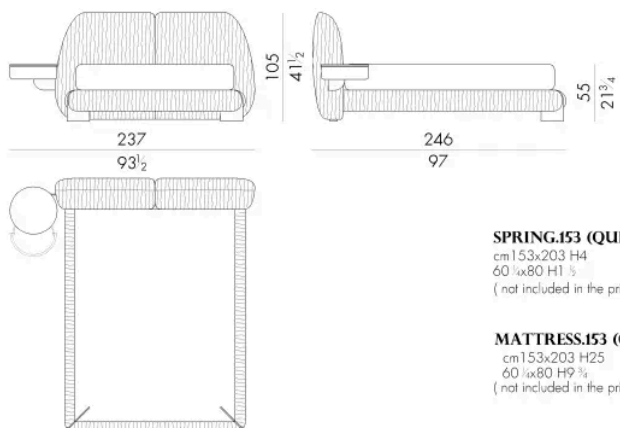

Dimensioni

LEAF . 5153 / C

Letto

281 L x 246 P x 105 H cm

LEAF . 5153 / C / DX

Letto

237 L x 246 P x 105 H cm

LEAF. 5153 / C / SX

Letto

Generato: 17/04/2026

237 L x 246 P x 105 H cm

SPRING.153 (QUEEN SIZE)

cm 153x203 H4
60 1/2 x 80 H1 1/2
(not included in the price)

MATTRESS.153 (QUEEN SIZE)

cm 153x203 H25
60 1/2 x 80 H9 3/4
(not included in the price)

LEAF. 5160 / C

Letto

288 L x 243 P x 105 H cm

SPRING.160

cm 160x200 H4
63x78 3/4 H1 1/2
(not included in the price)

MATTRESS.160

cm 160x200 H25
63x78 1/4 H9 3/4
(not included in the price)

LEAF. 5160/C/DX

321 L x 246 P x 105 H cm

LEAF . 5193 / C / DX

Letto

277 L x 246 P x 105 H cm

SPRING.193 (KING SIZE)
 cm 193x203 H4
 76x80 H1 1/2
 (not included in the price)

MATTRESS.193 (KING SIZE)
 cm 193x203 H25
 76x80 H9 3/4
 (not included in the price)