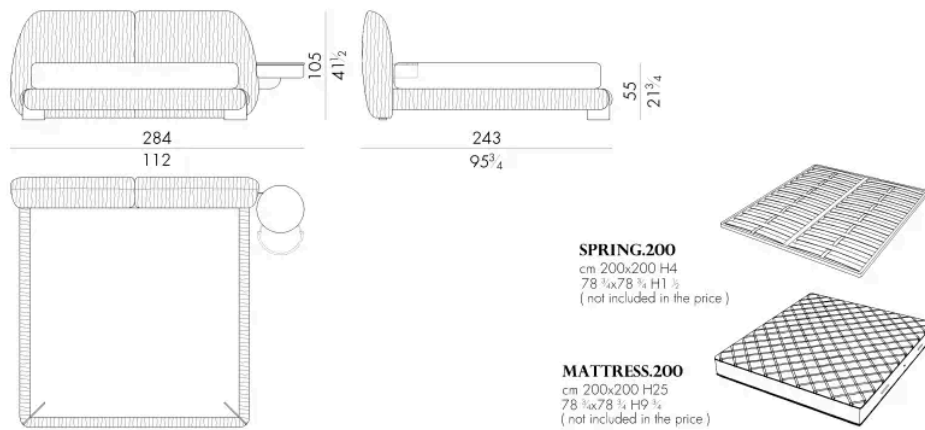

321 L x 246 P x 105 H cm

LEAF . 5193 / C / DX

Letto

277 L x 246 P x 105 H cm

LEAF . 5193 / C / SX

Letto

277 L x 246 P x 105 H cm

LEAF.5200/C

Letto

328 L x 243 P x 105 H cm

LEAF.5200/C/DX

Letto

284 L x 243 P x 105 H cm

Letto

284 L x 243 P x 105 H cm

SPRING.200

cm 200x200 H4
78 3/4 x 78 3/4 H1 1/2
(not included in the price)

MATTRESS.200

cm 200x200 H25
78 3/4 x 78 3/4 H9 3/4
(not included in the price)