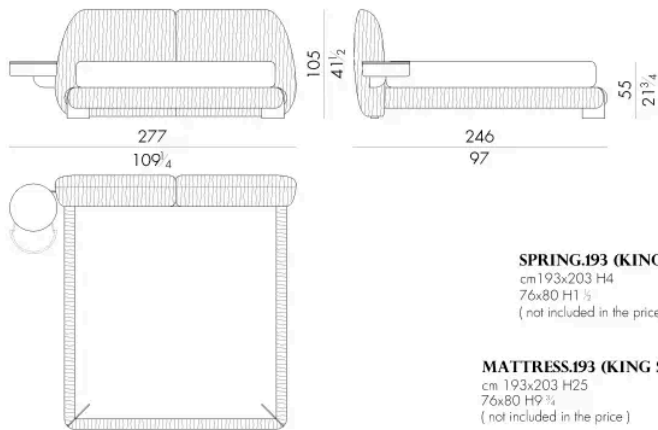

LEAF . 5180 / C / DX

Letto

264 L x 243 P x 105 H cm

LEAF . 5180 / C / SX

Letto

264 L x 243 P x 105 H cm

LEAF . 5193 / C

Letto

321 L x 246 P x 105 H cm

LEAF . 5193 / C / DX

Letto

277 L x 246 P x 105 H cm

LEAF . 5193 / C / SX

Letto

277 L x 246 P x 105 H cm

LEAF.5200/C

Letto

328 L x 243 P x 105 H cm

LEAF.5200/C/DX

Letto

284 L x 243 P x 105 H cm

Letto

284 L x 243 P x 105 H cm

SPRING.200

cm 200x200 H4
78 3/4 x 78 3/4 H1 1/2
(not included in the price)

MATTRESS.200

cm 200x200 H25
78 3/4 x 78 3/4 H9 3/4
(not included in the price)