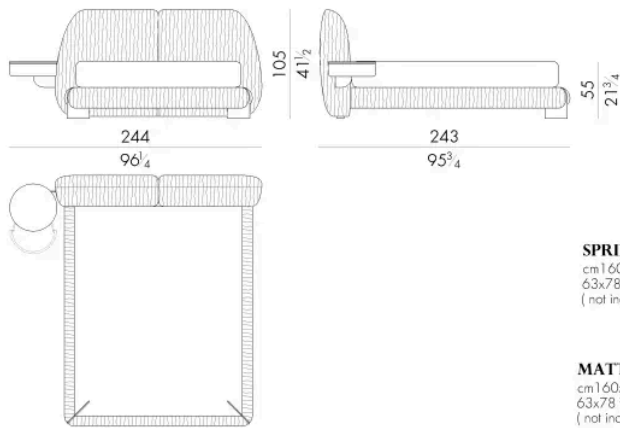

LEAF. 5160 / C

Letto

288 L x 243 P x 105 H cm

SPRING.160

cm 160x200 H4
63x78 3/4 H1 1/2
(not included in the price)

MATTRESS.160

cm 160x200 H25
63x78 1/4 H9 3/4
(not included in the price)

LEAF. 5160/C/DX

Letto

244 L x 243 P x 105 H cm

SPRING.160

cm 160x200 H4
63x78 3/4 H1 3/8
(not included in the price)

MATTRESS.160

cm 160x200 H25
63x78 3/4 H9 3/4
(not included in the price)

LEAF. 5160/C/SX

Letto

244 L x 243 P x 105 H cm

SPRING.160

cm 160x200 H4
63x78 3/4 H1 3/8
(not included in the price)

MATTRESS.160

cm 160x200 H25
63x78 3/4 H9 3/4
(not included in the price)

LEAF . 5180 / C

Letto

308 L x 243 P x 105 H cm

321 L x 246 P x 105 H cm

LEAF . 5193 / C / DX

Letto

277 L x 246 P x 105 H cm

LEAF . 5193 / C / SX

Letto

277 L x 246 P x 105 H cm

LEAF.5200/C