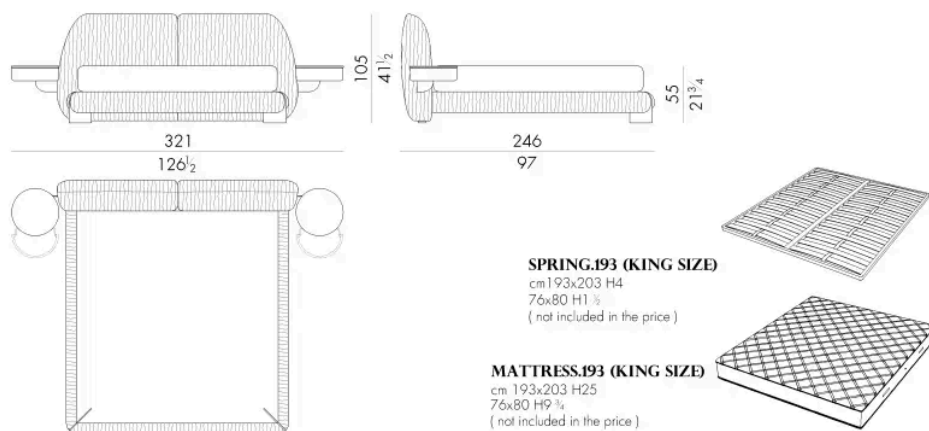

244 L x 243 P x 105 H cm

SPRING.160

cm 160x200 H4
63x78 3/4 H1 3/8
(not included in the price)

MATTRESS.160

cm 160x200 H25
63x78 3/4 H9 3/4
(not included in the price)

LEAF . 5180 / C

Letto

308 L x 243 P x 105 H cm

LEAF . 5180 / C / DX

Letto

264 L x 243 P x 105 H cm

LEAF . 5180 / C / SX

Letto

264 L x 243 P x 105 H cm

LEAF . 5193 / C

Letto

321 L x 246 P x 105 H cm

LEAF . 5193 / C / DX

Letto

277 L x 246 P x 105 H cm

SPRING.193 (KING SIZE)
 cm 193x203 H4
 76x80 H1 1/2
 (not included in the price)

MATTRESS.193 (KING SIZE)
 cm 193x203 H25
 76x80 H9 3/4
 (not included in the price)

LEAF . 5193 / C / SX

Letto

277 L x 246 P x 105 H cm

SPRING.193 (KING SIZE)
 cm 193x203 H4
 76x80 H1 1/2
 (not included in the price)

MATTRESS.193 (KING SIZE)
 cm 193x203 H25
 76x80 H9 3/4
 (not included in the price)