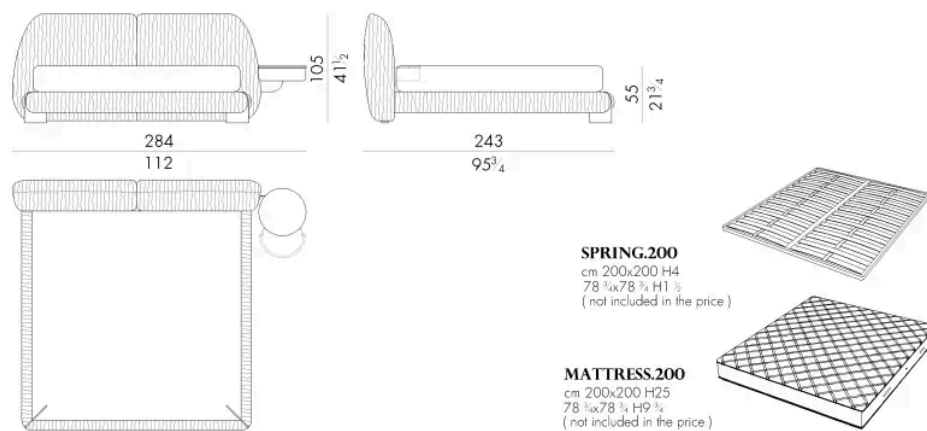

LEAF . 5193 / C / SX

Letto

277 L x 246 P x 105 H cm

SPRING.193 (KING SIZE)
 cm 193x203 H4
 76x80 H1 1/2
 (not included in the price)

MATTRESS.193 (KING SIZE)
 cm 193x203 H25
 76x80 H9 3/4
 (not included in the price)

LEAF.5200/C

Letto

328 L x 243 P x 105 H cm

LEAF.5200/C/DX

Letto

284 L x 243 P x 105 H cm

Letto

284 L x 243 P x 105 H cm

SPRING.200

cm 200x200 H4
78 3/4 x 78 3/4 H1 1/2
(not included in the price)

MATTRESS.200

cm 200x200 H25
78 3/4 x 78 3/4 H9 3/4
(not included in the price)