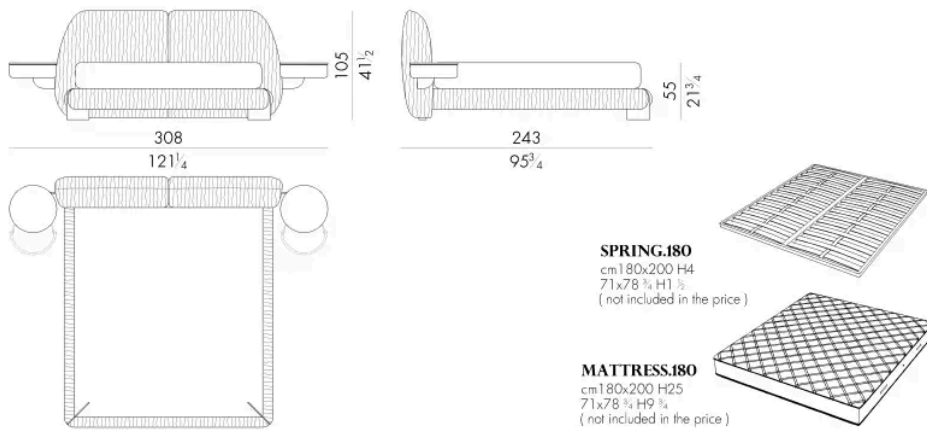

Letto

244 L x 243 P x 105 H cm

SPRING.160

cm 160x200 H4
63x78 3/4 H1 3/8
(not included in the price)

MATTRESS.160

cm 160x200 H25
63x78 3/4 H9 3/4
(not included in the price)

LEAF. 5160/C/SX

Letto

244 L x 243 P x 105 H cm

SPRING.160

cm 160x200 H4
63x78 3/4 H1 3/8
(not included in the price)

MATTRESS.160

cm 160x200 H25
63x78 3/4 H9 3/4
(not included in the price)

LEAF . 5180 / C

Letto

308 L x 243 P x 105 H cm

LEAF . 5180 / C / DX

Letto

264 L x 243 P x 105 H cm

LEAF . 5180 / C / SX

Letto

264 L x 243 P x 105 H cm

LEAF . 5193 / C

Letto

321 L x 246 P x 105 H cm

LEAF . 5193 / C / DX

Letto

277 L x 246 P x 105 H cm

SPRING.193 (KING SIZE)
 cm 193x203 H4
 76x80 H1 1/2
 (not included in the price)

MATTRESS.193 (KING SIZE)
 cm 193x203 H25
 76x80 H9 3/4
 (not included in the price)