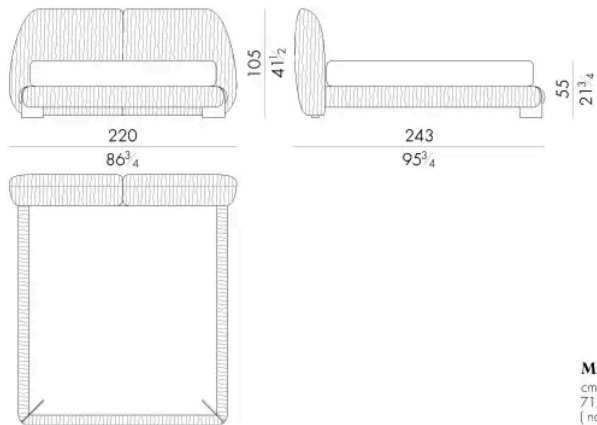

Dimensioni

LEAF. 5153

Letto

193 L x 246 P x 105 H cm

SPRING.153 (QUEEN SIZE)

cm 153x203 H4
60 1/2 x 80 H1 1/2
(not included in the price)

MATTRESS.153 (QUEEN SIZE)

cm 153x203 H25
60 1/2 x 80 H9 3/4
(not included in the price)

LEAF. 5160

Letto

200 L x 243 P x 105 H cm

SPRING.160

cm 160x200 H4
63x78 3/4 H1 1/2
(not included in the price)

MATTRESS.160

cm 160x200 H25
63x78 3/4 H9 3/4
(not included in the price)

LEAF.5180

Letto

220 L x 243 P x 105 H cm

SPRING.180
cm 180x200 H4
71x78 3/4 H1 1/2
(not included in the price)

MATTRESS.180
cm 180x200 H25
71x78 3/4 H9 3/4
(not included in the price)

LEAF.5193

Letto

233 L x 246 P x 105 H cm

SPRING.193 (KING SIZE)
cm 193x203 H4
76x80 H1 1/2
(not included in the price)

MATTRESS.193 (KING SIZE)
cm 193x203 H25
76x80 H9 3/4
(not included in the price)

LEAF.5200

Generato: 16/04/2026

Letto

240 L x 243 P x 105 H cm