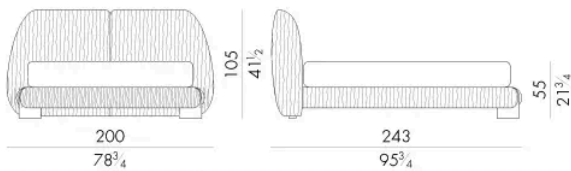

LEAF . 5153

Letto

193 L x 246 P x 105 H cm

SPRING.153 (QUEEN SIZE)

cm 153x203 H4
60 1/2 x 80 H1 1/2
(not included in the price)

MATTRESS.153 (QUEEN SIZE)

cm 153x203 H25
60 1/2 x 80 H9 3/4
(not included in the price)

LEAF . 5160

Letto

200 L x 243 P x 105 H cm

SPRING.160

cm 160x200 H4
63x78 3/4 H1 1/2
(not included in the price)

MATTRESS.160

cm 160x200 H25
63x78 3/4 H9 3/4
(not included in the price)

LEAF. 5180

Letto

Generato: 08/06/2026

220 Lx243 P x105 H cm

SPRING.180

cm 180x200 H4
71x78 3/4 H1 1/2
(not included in the price)

MATTRESS.180

cm 180x200 H25
71x78 3/4 H9 3/4
(not included in the price)

LEAF. 5193

Letto

233 Lx246 P x105 H cm

SPRING.193 (KING SIZE)

cm 193x203 H4
76x80 H1 1/2
(not included in the price)

MATTRESS.193 (KING SIZE)

cm 193x203 H25
76x80 H9 3/4
(not included in the price)

LEAF.5200

Letto