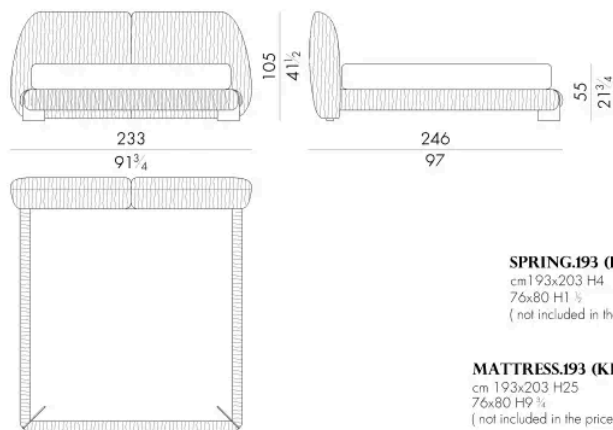

LEAF . 5160

Letto

200 L x 243 P x 105 H cm

SPRING.160

cm 160x200 H4
63x78 3/4 H1 1/2
(not included in the price)

MATTRESS.160

cm 160x200 H25
63x78 3/4 H9 3/4
(not included in the price)

LEAF . 5180

Letto

220 Lx243 P x105 H cm

SPRING.180
cm 180x200 H4
71x78 3/4 H1 1/2
(not included in the price)

MATTRESS.180
cm 180x200 H25
71x78 3/4 H9 3/4
(not included in the price)

LEAF . 5193

Letto

233 Lx246 P x105 H cm

SPRING.193 (KING SIZE)
cm 193x203 H4
76x80 H1 1/2
(not included in the price)

MATTRESS.193 (KING SIZE)
cm 193x203 H25
76x80 H9 3/4
(not included in the price)

LEAF.5200

Letto

Generato: 18/05/2026

240 Lx243 P x105 H cm

SPRING.200

cm 200x200 H4
78 3/4x78 3/4 H1 1/2
(not included in the price)

MATTRESS.200

cm 200x200 H25
78 3/4x78 3/4 H9 3/4
(not included in the price)