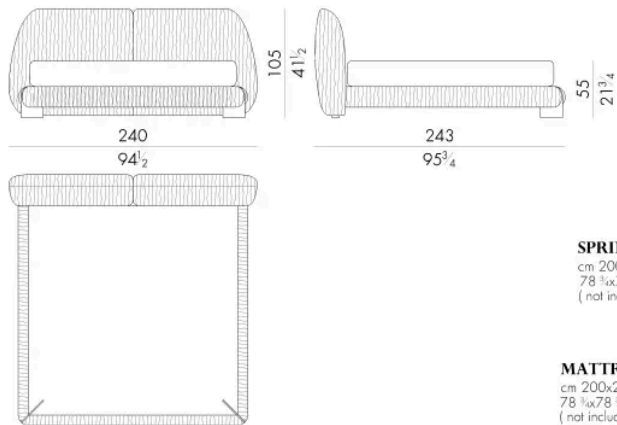

Dimensioni

LEAF. 5153

Letto

193 L x 246 P x 105 H cm

SPRING.153 (QUEEN SIZE)

cm 153x203 H4
60 1/2 x 80 H1 1/2
(not included in the price)

MATTRESS.153 (QUEEN SIZE)

cm 153x203 H25
60 1/2 x 80 H9 3/4
(not included in the price)

Letto

220 L x 243 P x 105 H cm

SPRING.180
cm 180x200 H4
71x78 3/4 H1 1/2
(not included in the price)

MATTRESS.180
cm 180x200 H25
71x78 3/4 H9 3/4
(not included in the price)

LEAF.5193

Letto

233 L x 246 P x 105 H cm

SPRING.193 (KING SIZE)
cm 193x203 H4
76x80 H1 1/2
(not included in the price)

MATTRESS.193 (KING SIZE)
cm 193x203 H25
76x80 H9 3/4
(not included in the price)

LEAF.5200

Generato: 16/04/2026

Letto

240 L x 243 P x 105 H cm

SPRING.200

cm 200x200 H4
78 3/4x78 3/4 H1 1/2
(not included in the price)

MATTRESS.200

cm 200x200 H25
78 3/4x78 3/4 H9 3/4
(not included in the price)

HESSSENTIA