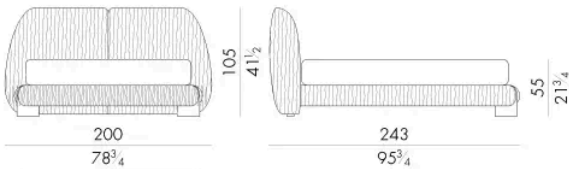

LEAF . 5153

Letto

193 L x 246 P x 105 H cm

SPRING.153 (QUEEN SIZE)

cm 153x203 H4
60 1/2 x 80 H1 1/2
(not included in the price)

MATTRESS.153 (QUEEN SIZE)

cm 153x203 H25
60 1/2 x 80 H9 3/4
(not included in the price)

LEAF . 5160

Letto

200 L x 243 P x 105 H cm

SPRING.160

cm 160x200 H4
63x78 3/4 H1 1/2
(not included in the price)

MATTRESS.160

cm 160x200 H25
63x78 3/4 H9 3/4
(not included in the price)

LEAF . 5180

Letto

220 Lx243 P x105 H cm

SPRING.180
cm 180x200 H4
71x78 3/4 H1 1/2
(not included in the price)

MATTRESS.180
cm 180x200 H25
71x78 3/4 H9 3/4
(not included in the price)

LEAF . 5193

Letto

233 Lx246 P x105 H cm

SPRING.193 (KING SIZE)
cm 193x203 H4
76x80 H1 1/2
(not included in the price)

MATTRESS.193 (KING SIZE)
cm 193x203 H25
76x80 H9 3/4
(not included in the price)

LEAF.5200

Letto

Generato: 18/05/2026

240 Lx243 P x105 H cm