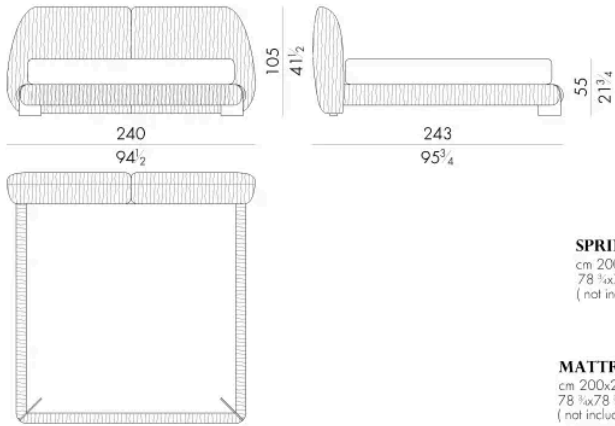

LEAF . 5160

Letto

200 L x 243 P x 105 H cm

SPRING.160

cm 160x200 H4
63x78 3/4 H1 1/2
(not included in the price)

MATTRESS.160

cm 160x200 H25
63x78 3/4 H9 3/4
(not included in the price)

LEAF . 5180

Letto

220 Lx243 P x105 H cm

SPRING.180
cm 180x200 H4
71x78 3/4 H1 1/2
(not included in the price)

MATTRESS.180
cm 180x200 H25
71x78 3/4 H9 3/4
(not included in the price)

LEAF . 5193

Letto

233 Lx246 P x105 H cm

SPRING.193 (KING SIZE)
cm 193x203 H4
76x80 H1 1/2
(not included in the price)

MATTRESS.193 (KING SIZE)
cm 193x203 H25
76x80 H9 3/4
(not included in the price)

LEAF.5200

Letto

Generato: 18/05/2026

240 Lx243 P x105 H cm

SPRING.200

cm 200x200 H4
78 3/4x78 3/4 H1 1/2
(not included in the price)

MATTRESS.200

cm 200x200 H25
78 3/4x78 3/4 H9 3/4
(not included in the price)