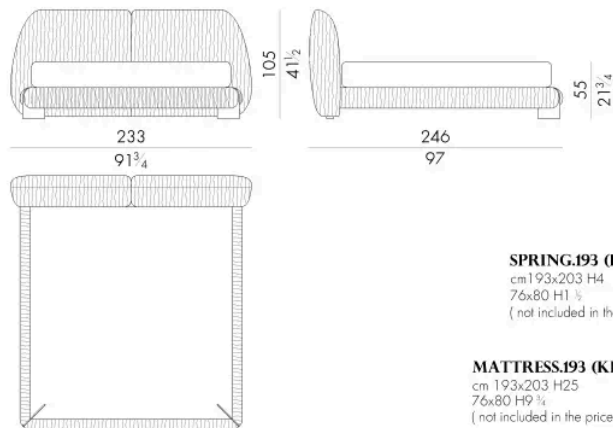

LEAF. 5160

Letto

200 L x 243 P x 105 H cm

SPRING.160

cm 160x200 H4
63x78 3/4 H1 1/2
(not included in the price)

MATTRESS.160

cm 160x200 H25
63x78 3/4 H9 3/4
(not included in the price)

LEAF. 5180

Letto

220 L x 243 P x 105 H cm

SPRING.180
cm 180x200 H4
71x78 3/4 H1 1/2
(not included in the price)

MATTRESS.180
cm 180x200 H25
71x78 3/4 H9 3/4
(not included in the price)

LEAF. 5193

Letto

233 L x 246 P x 105 H cm

SPRING.193 (KING SIZE)
cm 193x203 H4
76x80 H1 1/2
(not included in the price)

MATTRESS.193 (KING SIZE)
cm 193x203 H25
76x80 H9 3/4
(not included in the price)

LEAF.5200

Generato: 28/06/2026

Letto

240 L x 243 P x 105 H cm

SPRING.200

cm 200x200 H4
78 3/4x78 3/4 H1 1/2
(not included in the price)

MATTRESS.200

cm 200x200 H25
78 3/4x78 3/4 H9 3/4
(not included in the price)

HESSSENTIA