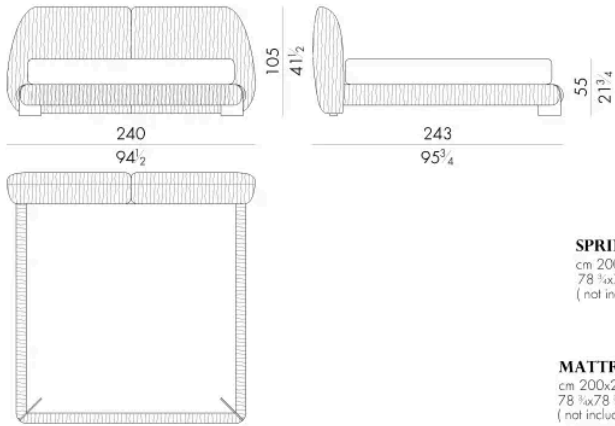

LEAF . 5160

Letto

200 L x 243 P x 105 H cm

SPRING.160

cm 160x200 H4
63x78 3/4 H1 1/2
(not included in the price)

MATTRESS.160

cm 160x200 H25
63x78 3/4 H9 3/4
(not included in the price)

LEAF. 5180

Letto

Generato: 08/06/2026

220 Lx243 P x105 H cm

SPRING.180

cm 180x200 H4
71x78 3/4 H1 1/2
(not included in the price)

MATTRESS.180

cm 180x200 H25
71x78 3/4 H9 3/4
(not included in the price)

LEAF. 5193

Letto

233 Lx246 P x105 H cm

SPRING.193 (KING SIZE)

cm 193x203 H4
76x80 H1 1/2
(not included in the price)

MATTRESS.193 (KING SIZE)

cm 193x203 H25
76x80 H9 3/4
(not included in the price)

LEAF.5200

Letto

Generato: 08/06/2026

240 Lx243 P x105 H cm

SPRING.200

cm 200x200 H4
78 3/4x78 3/4 H1 1/2
(not included in the price)

MATTRESS.200

cm 200x200 H25
78 3/4x78 3/4 H9 3/4
(not included in the price)