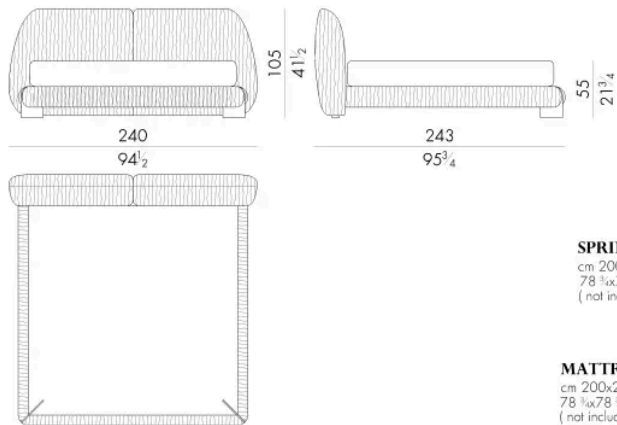

Dimensioni

LEAF. 5153

Letto

193 L x 246 P x 105 H cm

SPRING.153 (QUEEN SIZE)

cm 153x203 H4
60 x 80 H1 1/2
(not included in the price)

MATTRESS.153 (QUEEN SIZE)

cm 153x203 H25
60 x 80 H9 3/4
(not included in the price)

Letto

220 L x 243 P x 105 H cm

SPRING.180
cm 180x200 H4
71x78 3/4 H1 1/2
(not included in the price)

MATTRESS.180
cm 180x200 H25
71x78 3/4 H9 3/4
(not included in the price)

LEAF. 5193

Letto

233 L x 246 P x 105 H cm

SPRING.193 (KING SIZE)
cm 193x203 H4
76x80 H1 1/2
(not included in the price)

MATTRESS.193 (KING SIZE)
cm 193x203 H25
76x80 H9 3/4
(not included in the price)

LEAF.5200

Generato: 28/06/2026

Letto

240 L x 243 P x 105 H cm

SPRING.200

cm 200x200 H4
78 3/4x78 3/4 H1 1/2
(not included in the price)

MATTRESS.200

cm 200x200 H25
78 3/4x78 3/4 H9 3/4
(not included in the price)

HESSSENTIA