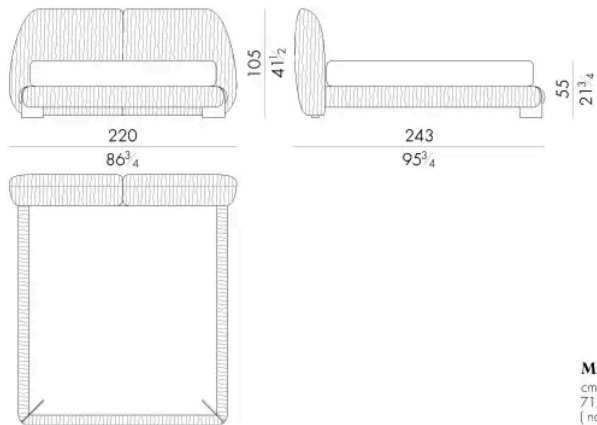

Dimensioni

LEAF. 5153

Letto

193 L x 246 P x 105 H cm

SPRING.153 (QUEEN SIZE)

cm 153x203 H4
60 x 80 H1 1/2
(not included in the price)

MATTRESS.153 (QUEEN SIZE)

cm 153x203 H25
60 x 80 H9 3/4
(not included in the price)

LEAF. 5160

Letto

200 L x 243 P x 105 H cm

SPRING.160

cm 160x200 H4
63x78 3/4 H1 1/2
(not included in the price)

MATTRESS.160

cm 160x200 H25
63x78 3/4 H9 3/4
(not included in the price)

LEAF. 5180

Letto

220 L x 243 P x 105 H cm

SPRING.180
cm 180x200 H4
71x78 3/4 H1 1/2
(not included in the price)

MATTRESS.180
cm 180x200 H25
71x78 3/4 H9 3/4
(not included in the price)

LEAF. 5193

Letto

233 L x 246 P x 105 H cm

SPRING.193 (KING SIZE)
cm 193x203 H4
76x80 H1 1/2
(not included in the price)

MATTRESS.193 (KING SIZE)
cm 193x203 H25
76x80 H9 3/4
(not included in the price)

LEAF.5200

Generato: 28/06/2026

Letto

240 L x 243 P x 105 H cm