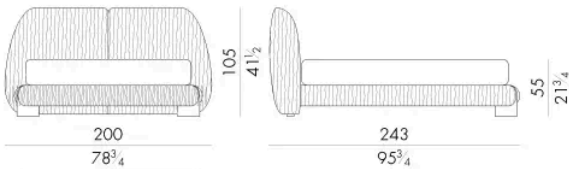

Dimensioni

LEAF. 5153

Letto

193 L x 246 P x 105 H cm

SPRING.153 (QUEEN SIZE)

cm 153x203 H4
60 1/2 x 80 H1 1/2
(not included in the price)

MATTRESS.153 (QUEEN SIZE)

cm 153x203 H25
60 1/2 x 80 H9 3/4
(not included in the price)

LEAF. 5160

Letto

200 L x 243 P x 105 H cm

SPRING.160

cm 160x200 H4
63x78 3/4 H1 1/2
(not included in the price)

MATTRESS.160

cm 160x200 H25
63x78 3/4 H9 3/4
(not included in the price)

LEAF.5180

Letto

220 L x 243 P x 105 H cm

SPRING.180
cm 180x200 H4
71x78 3/4 H1 1/2
(not included in the price)

MATTRESS.180
cm 180x200 H25
71x78 3/4 H9 3/4
(not included in the price)

LEAF.5193

Letto

233 L x 246 P x 105 H cm

SPRING.193 (KING SIZE)
cm 193x203 H4
76x80 H1 1/2
(not included in the price)

MATTRESS.193 (KING SIZE)
cm 193x203 H25
76x80 H9 3/4
(not included in the price)

LEAF.5200

Generato: 16/04/2026

Letto

240 L x 243 P x 105 H cm