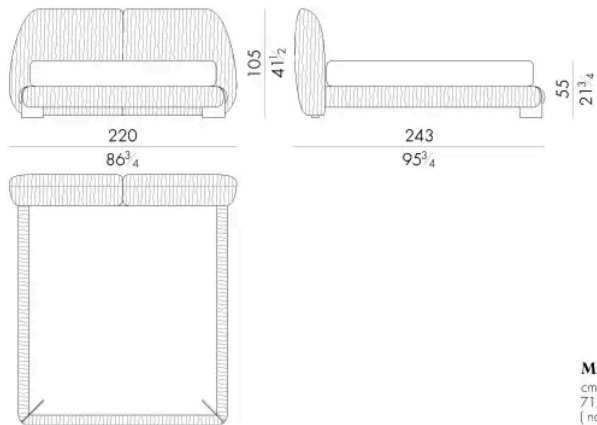

LEAF . 5153

Letto

193 L x 246 P x 105 H cm

SPRING.153 (QUEEN SIZE)

cm 153x203 H4
60 1/2 x 80 H1 1/2
(not included in the price)

MATTRESS.153 (QUEEN SIZE)

cm 153x203 H25
60 1/2 x 80 H9 3/4
(not included in the price)

LEAF . 5160

Letto

200 L x 243 P x 105 H cm

SPRING.160

cm 160x200 H4
63x78 3/4 H1 1/2
(not included in the price)

MATTRESS.160

cm 160x200 H25
63x78 3/4 H9 3/4
(not included in the price)

LEAF . 5180

Letto

220 Lx243 P x105 H cm

SPRING.180
cm 180x200 H4
71x78 3/4 H1 1/2
(not included in the price)

MATTRESS.180
cm 180x200 H25
71x78 3/4 H9 3/4
(not included in the price)

LEAF . 5193

Letto

233 Lx246 P x105 H cm

SPRING.193 (KING SIZE)
cm 193x203 H4
76x80 H1 1/2
(not included in the price)

MATTRESS.193 (KING SIZE)
cm 193x203 H25
76x80 H9 3/4
(not included in the price)

LEAF.5200

Letto

Generato: 18/05/2026

240 Lx243 P x105 H cm