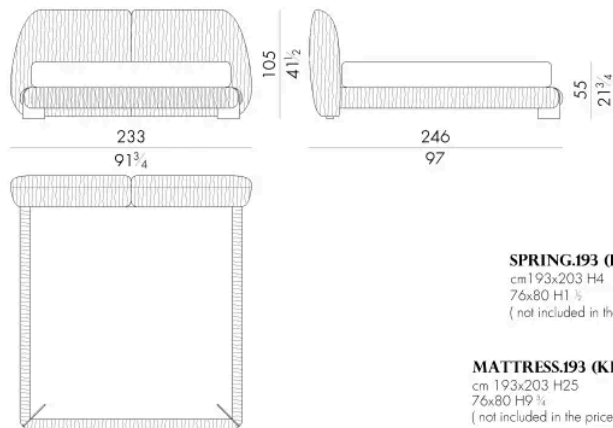

LEAF . 5160

Letto

200 L x 243 P x 105 H cm

SPRING.160

cm 160x200 H4
63x78 3/4 H1 1/2
(not included in the price)

MATTRESS.160

cm 160x200 H25
63x78 3/4 H9 3/4
(not included in the price)

LEAF. 5180

Letto

Generato: 08/06/2026

220 Lx243 P x105 H cm

SPRING.180

cm 180x200 H4
71x78 3/4 H1 1/2
(not included in the price)

MATTRESS.180

cm 180x200 H25
71x78 3/4 H9 3/4
(not included in the price)

LEAF. 5193

Letto

233 Lx246 P x105 H cm

SPRING.193 (KING SIZE)

cm 193x203 H4
76x80 H1 1/2
(not included in the price)

MATTRESS.193 (KING SIZE)

cm 193x203 H25
76x80 H9 3/4
(not included in the price)

LEAF.5200

Letto

Generato: 08/06/2026

240 Lx243 P x105 H cm

SPRING.200

cm 200x200 H4
78 3/4x78 3/4 H1 1/2
(not included in the price)

MATTRESS.200

cm 200x200 H25
78 3/4x78 3/4 H9 3/4
(not included in the price)