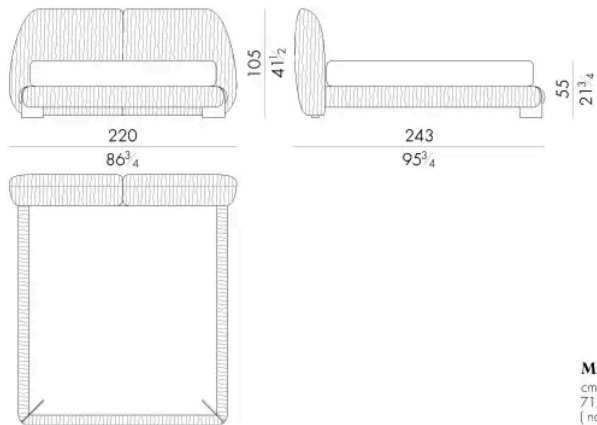

LEAF . 5153

Letto

193 L x 246 P x 105 H cm

SPRING.153 (QUEEN SIZE)

cm 153x203 H4
60 1/2 x 80 H1 1/2
(not included in the price)

MATTRESS.153 (QUEEN SIZE)

cm 153x203 H25
60 1/2 x 80 H9 3/4
(not included in the price)

LEAF . 5160

Letto

200 L x 243 P x 105 H cm

SPRING.160

cm 160x200 H4
63x78 3/4 H1 1/2
(not included in the price)

MATTRESS.160

cm 160x200 H25
63x78 3/4 H9 3/4
(not included in the price)

LEAF. 5180

Letto

Generato: 08/06/2026

220 Lx243 P x105 H cm

SPRING.180

cm 180x200 H4
71x78 3/4 H1 1/2
(not included in the price)

MATTRESS.180

cm 180x200 H25
71x78 3/4 H9 3/4
(not included in the price)

LEAF. 5193

Letto

233 Lx246 P x105 H cm

SPRING.193 (KING SIZE)

cm 193x203 H4
76x80 H1 1/2
(not included in the price)

MATTRESS.193 (KING SIZE)

cm 193x203 H25
76x80 H9 3/4
(not included in the price)

LEAF.5200

Letto