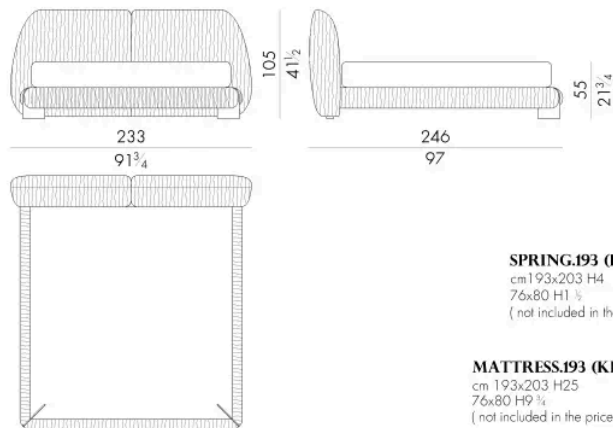

LEAF. 5160

Letto

200 L x 243 P x 105 H cm

SPRING.160

cm 160x200 H4
63x78 3/4 H1 1/2
(not included in the price)

MATTRESS.160

cm 160x200 H25
63x78 3/4 H9 3/4
(not included in the price)

LEAF.5180

Letto

220 L x 243 P x 105 H cm

SPRING.180
cm 180x200 H4
71x78 3/4 H1 1/2
(not included in the price)

MATTRESS.180
cm 180x200 H25
71x78 3/4 H9 3/4
(not included in the price)

LEAF.5193

Letto

233 L x 246 P x 105 H cm

SPRING.193 (KING SIZE)
cm 193x203 H4
76x80 H1 1/2
(not included in the price)

MATTRESS.193 (KING SIZE)
cm 193x203 H25
76x80 H9 3/4
(not included in the price)

LEAF.5200

Generato: 16/04/2026

Letto

240 L x 243 P x 105 H cm

SPRING.200

cm 200x200 H4
78 3/4x78 3/4 H1 1/2
(not included in the price)

MATTRESS.200

cm 200x200 H25
78 3/4x78 3/4 H9 3/4
(not included in the price)

HESSSENTIA