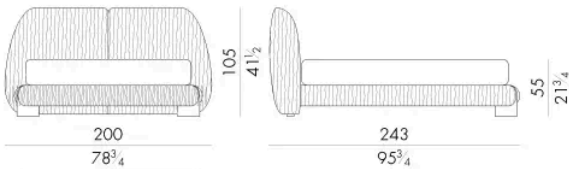

Dimensioni

LEAF. 5153

Letto

193 L x 246 P x 105 H cm

SPRING.153 (QUEEN SIZE)

cm 153x203 H4
60 x 80 H1 1/2
(not included in the price)

MATTRESS.153 (QUEEN SIZE)

cm 153x203 H25
60 x 80 H9 3/4
(not included in the price)

LEAF. 5160

Letto

200 L x 243 P x 105 H cm

SPRING.160

cm 160x200 H4
63x78 3/4 H1 1/2
(not included in the price)

MATTRESS.160

cm 160x200 H25
63x78 3/4 H9 3/4
(not included in the price)

LEAF. 5180

Letto

220 L x 243 P x 105 H cm

SPRING.180
cm 180x200 H4
71x78 3/4 H1 1/2
(not included in the price)

MATTRESS.180
cm 180x200 H25
71x78 3/4 H9 3/4
(not included in the price)

LEAF. 5193

Letto

233 L x 246 P x 105 H cm

SPRING.193 (KING SIZE)
cm 193x203 H4
76x80 H1 1/2
(not included in the price)

MATTRESS.193 (KING SIZE)
cm 193x203 H25
76x80 H9 3/4
(not included in the price)

LEAF.5200

Generato: 28/06/2026

Letto

240 L x 243 P x 105 H cm