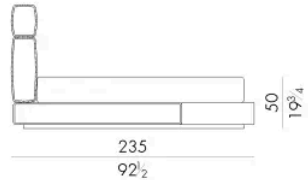

### SPRING.153 (QUEEN SIZE)

cm 153x203 H4  
60 1/2 x 80 H1 1/2  
(not included in the price)

### MATTRESS.153 (QUEEN SIZE)

cm 153x203 H25  
60 1/2 x 80 H9 3/4  
(not included in the price)

## HUG. 5160/TR

Letto

210 Lx235 P x120 H cm