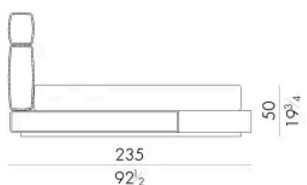

HUG. 5160/TR

Letto

210 Lx235 Px120 H cm