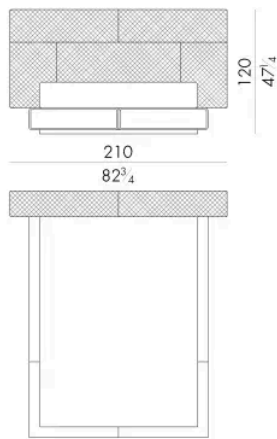

Dimensioni

HUG. 5153/TR

Letto

210 Lx238 P x120 H cm

SPRING.153 (QUEEN SIZE)

cm 153x203 H4
60 1/2 x 80 H1 1/2
(not included in the price)

MATTRESS.153 (QUEEN SIZE)

cm 153x203 H25
60 1/2 x 80 H9 3/4
(not included in the price)

HUG. 5160/TR

Letto

210 Lx235 P x120 H cm

SPRING.160

cm 160x200 H4
63x78 3/4 H1 1/2
(not included in the price)

MATTRESS.160

cm 160x200 H25
63x78 3/4 H9 3/4
(not included in the price)

HUG. 5180/TR

SPRING.193 (KING SIZE)
cm 193x203 H4
76x80 H1 1/2
(not included in the price)

MATTRESS.193 (KING SIZE)
cm 193x203 H25
76x80 H9 3/4
(not included in the price)

Letto

250 Lx235 Px120 H cm

SPRING.200

cm 200x200 H4
78 1/2x78 1/2 H1 1/2
(not included in the price)

MATTRESS.200

cm 200x200 H25
78 1/2x78 1/2 H9 3/4
(not included in the price)