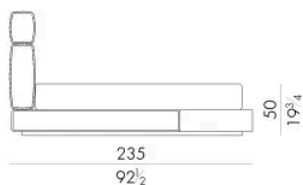

HUG. 5180/TR

Letto

230 Lx235 Px120 H cm