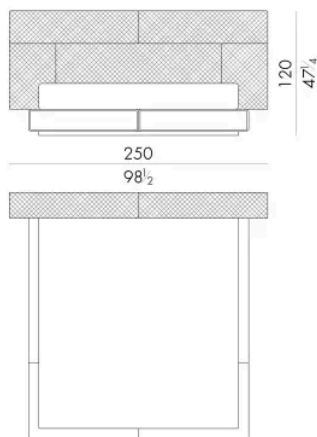

# Dimensioni

### MATTRESS.160

cm 160x200 H25  
63x78 3/4 H9 3/4  
(not included in the price)

**HUG. 5180/TR**

Letto

230 Lx235 Px120 H cm

**SPRING.180**  
cm180x200 H4  
71x78 3/4 H1 1/2  
( not included in the price )

**MATTRESS.180**  
cm180x200 H25  
71x78 3/4 H9 3/4  
( not included in the price )

**HUG. 5193/TR**

Letto

250 Lx238 Px120 H cm

**SPRING.193 (KING SIZE)**  
cm193x203 H4  
76x80 H1 1/2  
( not included in the price )

cm 200x200 H25  
78 1/2x78 1/2 H9 3/4  
( not included in the price )