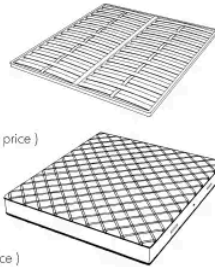

Dimensioni

HUG. 5153/TR

Letto

210 Lx238 Px120 H cm

SPRING.153 (QUEEN SIZE)

cm 153x203 H4
60 1/2 x 80 H1 1/2
(not included in the price)

MATTRESS.153 (QUEEN SIZE)

cm 153x203 H25
60 1/2 x 80 H9 3/4
(not included in the price)

HUG. 5160/TR

Letto

210 Lx235 Px120 H cm

SPRING.160

cm 160x200 H4
63x78 3/4 H1 1/2
(not included in the price)

MATTRESS.160

cm 160x200 H25
63x78 3/4 H9 3/4
(not included in the price)

HUG. 5180/TR

Letto

230 Lx235 Px120 H cm

SPRING.180
cm 180x200 H4
71x78 3/4 H1 1/2
(not included in the price)

MATTRESS.180
cm 180x200 H25
71x78 3/4 H9 3/4
(not included in the price)

HUG. 5193/TR

Letto

250 Lx238 Px120 H cm

SPRING.193 (KING SIZE)
cm 193x203 H4
76x80 H1 1/2
(not included in the price)

MATTRESS.193 (KING SIZE)
cm 193x203 H25
76x80 H9 3/4
(not included in the price)

Letto

250 Lx235 Px120 H cm

SPRING.200
cm 200x200 H4
78 1/2x78 1/2 H1 1/2
(not included in the price)