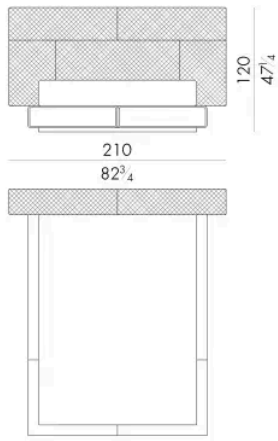

# Dimensioni

Generato: 06/07/2026

### SPRING.153 (QUEEN SIZE)

cm 153x203 H4  
60 1/2 x 80 H1 1/2  
(not included in the price)

### MATTRESS.153 (QUEEN SIZE)

cm 153x203 H25  
60 1/2 x 80 H9 3/4  
(not included in the price)

## HUG. 5160/TR

Letto

210 Lx235 P x120 H cm