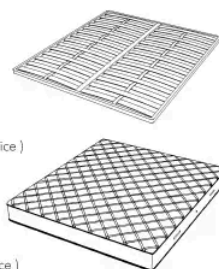

Dimensioni

HUG.5153/TR

Letto

210 L x 238 P x 120 H cm

SPRING.153 (QUEEN SIZE)

cm 153x203 H4
60 1/2 x 80 H1 1/2
(not included in the price)

MATTRESS.153 (QUEEN SIZE)

cm 153x203 H25
60 1/2 x 80 H9 3/4
(not included in the price)

HUG.5160/TR

Letto

210 L x 235 P x 120 H cm

SPRING.160

cm 160x200 H4
63x78 3/4 H1 1/2
(not included in the price)

MATTRESS.160

cm 160x200 H25
63x78 3/4 H9 3/4
(not included in the price)

HUG. 5180/TR

Letto

230 L x 235 P x 120 H cm

SPRING.180
cm 180x200 H4
71x78 3/4 H1 1/2
(not included in the price)

MATTRESS.180
cm 180x200 H25
71x78 3/4 H9 3/4
(not included in the price)

HUG. 5193/TR

Letto

250 L x 238 P x 120 H cm

SPRING.193 (KING SIZE)
cm 193x203 H4
76x80 H1 1/2
(not included in the price)

MATTRESS.193 (KING SIZE)
cm 193x203 H25
76x80 H9 3/4
(not included in the price)

Letto

250 L x 235 P x 120 H cm

SPRING.200

cm 200x200 H4
78 1/2 x 78 1/2 H1 1/2
(not included in the price)