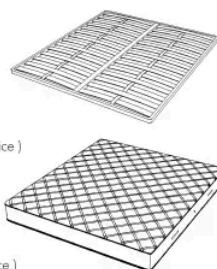

MATTRESS.160

cm 160x200 H25
63x78 3/4 H9 3/4
(not included in the price)