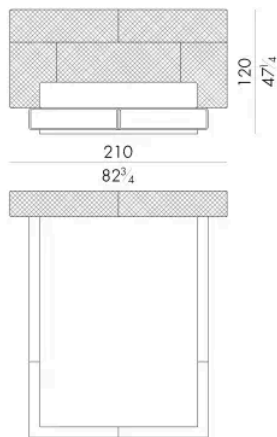

Dimensioni

HUG.5153/TR

Letto

210 L x 238 P x 120 H cm

SPRING.153 (QUEEN SIZE)

cm 153x203 H4
60 1/2 x 80 H1 1/2
(not included in the price)

MATTRESS.153 (QUEEN SIZE)

cm 153x203 H25
60 1/2 x 80 H9 3/4
(not included in the price)

HUG.5160/TR

Letto

210 L x 235 P x 120 H cm

SPRING.160

cm 160x200 H4
63x78 3/4 H1 1/2
(not included in the price)

MATTRESS.160

cm 160x200 H25
63x78 3/4 H9 3/4
(not included in the price)

HUG. 5180/TR

Letto

230 L x 235 P x 120 H cm

SPRING.180
cm 180x200 H4
71x78 3/4 H1 1/2
(not included in the price)

MATTRESS.180
cm 180x200 H25
71x78 3/4 H9 3/4
(not included in the price)

HUG. 5193/TR

Letto

250 L x 238 P x 120 H cm

SPRING.193 (KING SIZE)
cm 193x203 H4
76x80 H1 1/2
(not included in the price)

MATTRESS.193 (KING SIZE)
cm 193x203 H25
76x80 H9 3/4
(not included in the price)

Letto

250 L x 235 P x 120 H cm

SPRING.200

cm 200x200 H4
78 1/2 x 78 1/2 H1 1/2
(not included in the price)