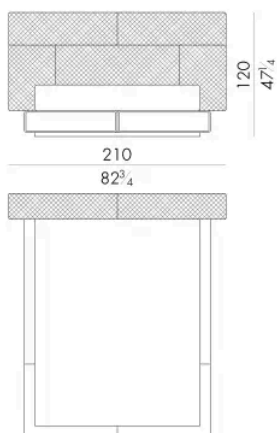

HUG. 5160/TR

Letto

210 Lx235 Px120 H cm