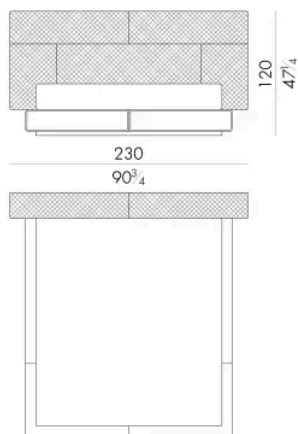

# Dimensioni

### MATTRESS.160

cm 160x200 H25  
63x78 3/4 H9 3/4  
(not included in the price)

**HUG. 5180/TR**

Letto

230 Lx235 Px120 H cm

**SPRING.180**  
cm180x200 H4  
71x78 3/4 H1 1/2  
( not included in the price )

**MATTRESS.180**  
cm180x200 H25  
71x78 3/4 H9 3/4  
( not included in the price )

**HUG. 5193/TR**

Letto

250 Lx238 Px120 H cm

**SPRING.193 (KING SIZE)**  
cm193x203 H4  
76x80 H1 1/2  
( not included in the price )

cm 200x200 H25  
78 1/2x78 1/2 H9 3/4  
( not included in the price )