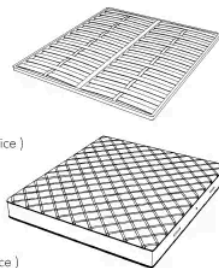

MATTRESS.160

cm 160x200 H25
63x78 3/4 H9 3/4
(not included in the price)