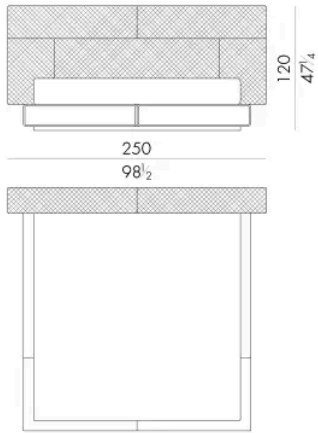

Dimensioni

HUG. 5153/TR

Letto

210 Lx238 Px120 H cm

SPRING.153 (QUEEN SIZE)

cm 153x203 H4
60 1/2 x 80 H1 1/2
(not included in the price)

MATTRESS.153 (QUEEN SIZE)

cm 153x203 H25
60 1/2 x 80 H9 3/4
(not included in the price)

Letto

230 Lx235 Px120 H cm

SPRING.180
cm 180x200 H4
71x78 3/4 H1 1/2
(not included in the price)

MATTRESS.180
cm 180x200 H25
71x78 3/4 H9 3/4
(not included in the price)

HUG. 5193/TR

Letto

250 Lx238 Px120 H cm

SPRING.193 (KING SIZE)
cm 193x203 H4
76x80 H1 1/2
(not included in the price)

MATTRESS.193 (KING SIZE)
cm 193x203 H25
76x80 H9 3/4
(not included in the price)

Letto

250 Lx235 Px120 H cm

SPRING.200
cm 200x200 H4
78 1/2x78 1/2 H1 1/2
(not included in the price)

MATTRESS.200
cm 200x200 H25
78 1/2x78 1/2 H9 3/4
(not included in the price)