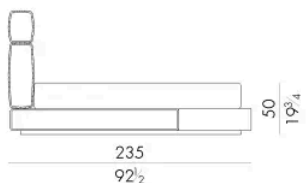

Dimensioni

HUG. 5153/TR

Letto

210 Lx238 Px120 H cm

SPRING.153 (QUEEN SIZE)

cm 153x203 H4
60 1/2 x 80 H1 1/2
(not included in the price)

MATTRESS.153 (QUEEN SIZE)

cm 153x203 H25
60 1/2 x 80 H9 3/4
(not included in the price)

HUG. 5160/TR

Letto

210 Lx235 Px120 H cm

SPRING.160

cm 160x200 H4
63x78 3/4 H1 1/2
(not included in the price)

MATTRESS.160

cm 160x200 H25
63x78 3/4 H9 3/4
(not included in the price)

HUG. 5180/TR

SPRING.193 (KING SIZE)
cm 193x203 H4
76x80 H1 1/2
(not included in the price)

MATTRESS.193 (KING SIZE)
cm 193x203 H25
76x80 H9 3/4
(not included in the price)

Letto

250 Lx235 Px120 H cm

SPRING.200
cm 200x200 H4
78 1/2x78 1/2 H1 1/2
(not included in the price)

MATTRESS.200
cm 200x200 H25
78 1/2x78 1/2 H9 3/4
(not included in the price)