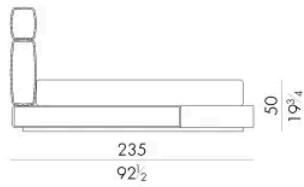

HUG. 5180/TR

Letto

230 Lx235 Px120 H cm