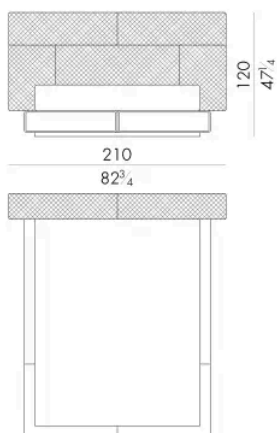

Dimensioni

HUG. 5153/TR

Letto

210 Lx238 P x120 H cm

SPRING.153 (QUEEN SIZE)

cm 153x203 H4
60 1/2 x 80 H1 1/2
(not included in the price)

MATTRESS.153 (QUEEN SIZE)

cm 153x203 H25
60 1/2 x 80 H9 3/4
(not included in the price)

HUG. 5160/TR

Letto

210 Lx235 P x120 H cm

SPRING.160

cm 160x200 H4
63x78 3/4 H1 1/2
(not included in the price)

MATTRESS.160

cm 160x200 H25
63x78 3/4 H9 3/4
(not included in the price)

HUG. 5180/TR

SPRING.193 (KING SIZE)
cm 193x203 H4
76x80 H1 1/2
(not included in the price)

MATTRESS.193 (KING SIZE)
cm 193x203 H25
76x80 H9 3/4
(not included in the price)

Letto

250 Lx235 Px120 H cm

SPRING.200

cm 200x200 H4
78 1/2x78 1/2 H1 1/2
(not included in the price)

MATTRESS.200

cm 200x200 H25
78 1/2x78 1/2 H9 3/4
(not included in the price)