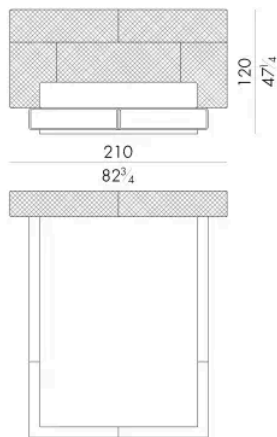

# Dimensioni

### SPRING.153 (QUEEN SIZE)

cm 153x203 H4  
60 1/2 x 80 H1 1/2  
(not included in the price)

### MATTRESS.153 (QUEEN SIZE)

cm 153x203 H25  
60 1/2 x 80 H9 3/4  
(not included in the price)

cm 200x200 H25  
78 1/2x78 1/2 H9 3/4  
( not included in the price )