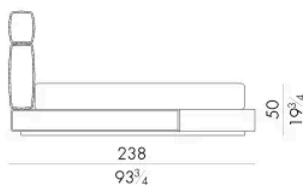

# Dimensioni

### SPRING.160

cm 160x200 H4  
63x78 3/4 H1 1/2  
(not included in the price)

### MATTRESS.160

cm 160x200 H25  
63x78 3/4 H9 3/4  
(not included in the price)

**HUG. 5180/TR**

Letto

230 Lx235 Px120 H cm

**SPRING.180**  
cm180x200 H4  
71x78 3/4 H1 1/2  
( not included in the price )

**MATTRESS.180**  
cm180x200 H25  
71x78 3/4 H9 3/4  
( not included in the price )

**HUG. 5193/TR**

Letto

250 Lx238 Px120 H cm

**SPRING.193 (KING SIZE)**  
cm193x203 H4  
76x80 H1 1/2  
( not included in the price )