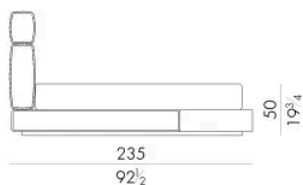

# Dimensioni

### MATTRESS.160

cm 160x200 H25  
63x78 3/4 H9 3/4  
(not included in the price)

**HUG. 5180/TR**

Letto

230 Lx235 Px120 H cm

**SPRING.180**  
cm180x200 H4  
71x78 3/4 H1 1/2  
( not included in the price )

**MATTRESS.180**  
cm180x200 H25  
71x78 3/4 H9 3/4  
( not included in the price )

**HUG. 5193/TR**

Letto

250 Lx238 Px120 H cm

**SPRING.193 (KING SIZE)**  
cm193x203 H4  
76x80 H1 1/2  
( not included in the price )

cm 200x200 H25  
78 1/2x78 1/2 H9 3/4  
( not included in the price )