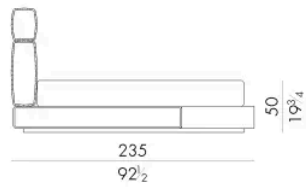

### MATTRESS.153 (QUEEN SIZE)

cm 153x203 H25  
60 1/2 x 80 H9 3/4  
(not included in the price)

### MATTRESS.160

cm 160x200 H25  
63x78 3/4 H9 3/4  
(not included in the price)

**HUG. 5180/TR**

Letto

230 Lx235 Px120 H cm

**SPRING.180**  
cm 180x200 H4  
71x78 3/4 H1 1/2  
(not included in the price)

**MATTRESS.180**  
cm 180x200 H25  
71x78 3/4 H9 3/4  
(not included in the price)

**HUG. 5193/TR**

Letto

250 Lx238 Px120 H cm

**SPRING.193 (KING SIZE)**  
cm 193x203 H4  
76x80 H1 1/2  
(not included in the price)

**MATTRESS.193 (KING SIZE)**  
cm 193x203 H25  
76x80 H9 3/4  
(not included in the price)

Letto

250 Lx235 Px120 H cm

**SPRING.200**

cm 200x200 H4  
78 1/2x78 1/2 H1 1/2  
( not included in the price )

**MATTRESS.200**

cm 200x200 H25  
78 1/2x78 1/2 H9 3/4  
( not included in the price )