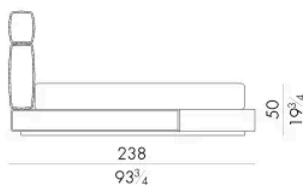

HUG. 5193/TR

Letto

250 Lx238 Px120 H cm