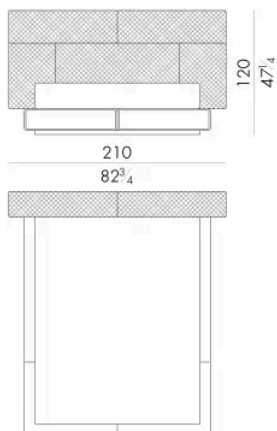

Dimensioni

HUG. 5153/TR

Letto

210 Lx238 Px120 H cm

SPRING.153 (QUEEN SIZE)

cm 153x203 H4
60 1/2 x 80 H1 1/2
(not included in the price)

MATTRESS.153 (QUEEN SIZE)

cm 153x203 H25
60 1/2 x 80 H9 3/4
(not included in the price)

HUG. 5160/TR

Letto

210 Lx235 Px120 H cm

SPRING.160

cm 160x200 H4
63x78 3/4 H1 1/2
(not included in the price)

MATTRESS.160

cm 160x200 H25
63x78 3/4 H9 3/4
(not included in the price)

HUG. 5180/TR

SPRING.193 (KING SIZE)
cm 193x203 H4
76x80 H1 1/2
(not included in the price)

MATTRESS.193 (KING SIZE)
cm 193x203 H25
76x80 H9 3/4
(not included in the price)

Letto

250 Lx235 Px120 H cm

SPRING.200
cm 200x200 H4
78 1/2x78 1/2 H1 1/2
(not included in the price)

MATTRESS.200
cm 200x200 H25
78 1/2x78 1/2 H9 3/4
(not included in the price)