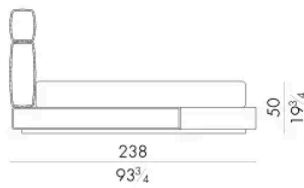

Dimensioni

HUG. 5153/TR

Letto

210 Lx238 Px120 H cm

SPRING.153 (QUEEN SIZE)

cm 153x203 H4
60 1/2 x 80 H1 1/2
(not included in the price)

MATTRESS.153 (QUEEN SIZE)

cm 153x203 H25
60 1/2 x 80 H9 3/4
(not included in the price)

Letto

230 Lx235 Px120 H cm

SPRING.180
cm 180x200 H4
71x78 3/4 H1 1/2
(not included in the price)

MATTRESS.180
cm 180x200 H25
71x78 3/4 H9 3/4
(not included in the price)

HUG. 5193/TR

Letto

250 Lx238 Px120 H cm

SPRING.193 (KING SIZE)
cm 193x203 H4
76x80 H1 1/2
(not included in the price)

MATTRESS.193 (KING SIZE)
cm 193x203 H25
76x80 H9 3/4
(not included in the price)

Letto

250 Lx235 Px120 H cm

SPRING.200
cm 200x200 H4
78 1/2x78 1/2 H1 1/2
(not included in the price)

MATTRESS.200
cm 200x200 H25
78 1/2x78 1/2 H9 3/4
(not included in the price)