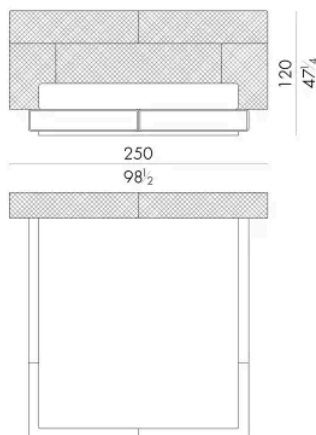

Dimensioni

HUG.5153/TR

Letto

210 L x 238 P x 120 H cm

SPRING.153 (QUEEN SIZE)

cm 153x203 H4
60 1/2 x 80 H1 1/2
(not included in the price)

MATTRESS.153 (QUEEN SIZE)

cm 153x203 H25
60 1/2 x 80 H9 3/4
(not included in the price)

Letto

230 L x 235 P x 120 H cm

SPRING.180
cm 180x200 H4
71x78 3/4 H1 1/2
(not included in the price)

MATTRESS.180
cm 180x200 H25
71x78 3/4 H9 3/4
(not included in the price)

HUG. 5193/TR

Letto

250 L x 238 P x 120 H cm

SPRING.193 (KING SIZE)
cm 193x203 H4
76x80 H1 1/2
(not included in the price)

MATTRESS.193 (KING SIZE)
cm 193x203 H25
76x80 H9 3/4
(not included in the price)

Letto

250 L x 235 P x 120 H cm

SPRING.200

cm 200x200 H4
78 1/2 x 78 1/2 H1 1/2
(not included in the price)

MATTRESS.200

cm 200x200 H25
78 1/2 x 78 1/2 H9 3/4
(not included in the price)