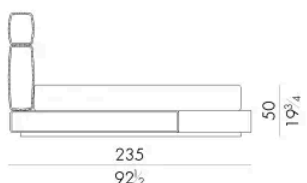

Dimensioni

HUG.5153/TR

Letto

210 L x 238 P x 120 H cm

SPRING.153 (QUEEN SIZE)

cm 153x203 H4
60 1/2 x 80 H1 1/2
(not included in the price)

MATTRESS.153 (QUEEN SIZE)

cm 153x203 H25
60 1/2 x 80 H9 3/4
(not included in the price)

HUG.5160/TR

Letto

210 L x 235 P x 120 H cm

SPRING.160

cm 160x200 H4
63x78 3/4 H1 1/2
(not included in the price)

MATTRESS.160

cm 160x200 H25
63x78 3/4 H9 3/4
(not included in the price)

HUG. 5180/TR

SPRING.193 (KING SIZE)
cm 193x203 H4
76x80 H1 1/2
(not included in the price)

MATTRESS.193 (KING SIZE)
cm 193x203 H25
76x80 H9 3/4
(not included in the price)

Letto

250 L x 235 P x 120 H cm

SPRING.200

cm 200x200 H4
78 1/2 x 78 1/2 H1 1/2
(not included in the price)

MATTRESS.200

cm 200x200 H25
78 1/2 x 78 1/2 H9 3/4
(not included in the price)