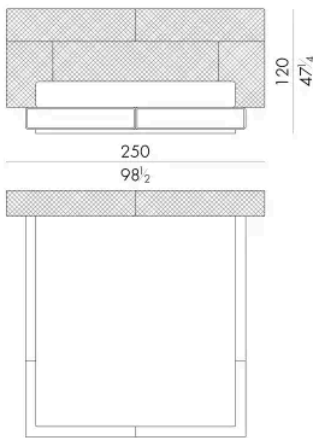

Dimensioni

HUG. 5153/TR

Letto

210 Lx238 P x120 H cm

SPRING.153 (QUEEN SIZE)

cm 153x203 H4
60 1/2 x 80 H1 1/2
(not included in the price)

MATTRESS.153 (QUEEN SIZE)

cm 153x203 H25
60 1/2 x 80 H9 3/4
(not included in the price)

Letto

230 Lx235 Px120 H cm

SPRING.180
cm 180x200 H4
71x78 3/4 H1 1/2
(not included in the price)

MATTRESS.180
cm 180x200 H25
71x78 3/4 H9 3/4
(not included in the price)

HUG. 5193/TR

Letto

250 Lx238 Px120 H cm

SPRING.193 (KING SIZE)
cm 193x203 H4
76x80 H1 1/2
(not included in the price)

MATTRESS.193 (KING SIZE)
cm 193x203 H25
76x80 H9 3/4
(not included in the price)

Letto

250 Lx235 Px120 H cm

SPRING.200

cm 200x200 H4
78 1/2x78 1/2 H1 1/2
(not included in the price)

MATTRESS.200

cm 200x200 H25
78 1/2x78 1/2 H9 3/4
(not included in the price)