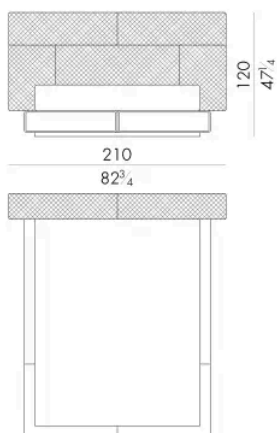

Dimensioni

HUG.5153/TR

Letto

210 L x 238 P x 120 H cm

SPRING.153 (QUEEN SIZE)

cm 153x203 H4
60 1/2 x 80 H1 1/2
(not included in the price)

MATTRESS.153 (QUEEN SIZE)

cm 153x203 H25
60 1/2 x 80 H9 3/4
(not included in the price)

Letto

230 L x 235 P x 120 H cm

SPRING.180
cm 180x200 H4
71x78 3/4 H1 1/2
(not included in the price)

MATTRESS.180
cm 180x200 H25
71x78 3/4 H9 3/4
(not included in the price)

HUG. 5193/TR

Letto

250 L x 238 P x 120 H cm

SPRING.193 (KING SIZE)
cm 193x203 H4
76x80 H1 1/2
(not included in the price)

MATTRESS.193 (KING SIZE)
cm 193x203 H25
76x80 H9 3/4
(not included in the price)

Letto

250 L x 235 P x 120 H cm

SPRING.200

cm 200x200 H4
78 1/2 x 78 1/2 H1 1/2
(not included in the price)

MATTRESS.200

cm 200x200 H25
78 1/2 x 78 1/2 H9 3/4
(not included in the price)