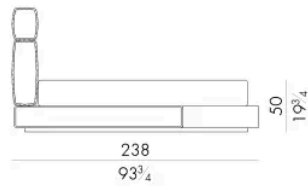

# Dimensioni

Generato: 06/07/2026

## HUG. 5153/TR

Letto

210 Lx238 P x120 H cm

### SPRING.153 (QUEEN SIZE)

cm 153x203 H4  
60 1/2 x 80 H1 1/2  
(not included in the price)

### MATTRESS.153 (QUEEN SIZE)

cm 153x203 H25  
60 1/2 x 80 H9 3/4  
(not included in the price)