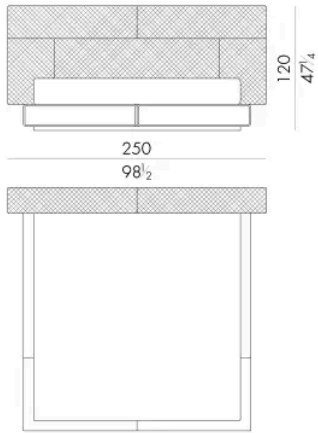

Letto

230 L x 235 P x 120 H cm

SPRING.180
cm 180x200 H4
71x78 3/4 H1 1/2
(not included in the price)

MATTRESS.180
cm 180x200 H25
71x78 3/4 H9 3/4
(not included in the price)

HUG. 5193/TR

Letto

250 L x 238 P x 120 H cm

SPRING.193 (KING SIZE)
cm 193x203 H4
76x80 H1 1/2
(not included in the price)

MATTRESS.193 (KING SIZE)
cm 193x203 H25
76x80 H9 3/4
(not included in the price)

Letto

250 L x 235 P x 120 H cm

SPRING.200

cm 200x200 H4
78 1/2 x 78 1/2 H1 1/2
(not included in the price)

MATTRESS.200

cm 200x200 H25
78 1/2 x 78 1/2 H9 3/4
(not included in the price)