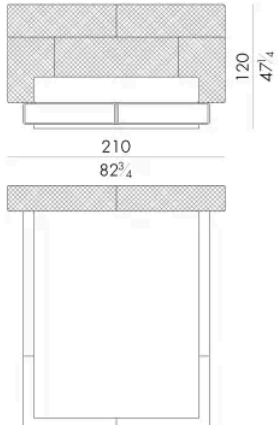

### SPRING.153 (QUEEN SIZE)

cm 153x203 H4  
60 1/2 x 80 H1 1/2  
(not included in the price)

### MATTRESS.153 (QUEEN SIZE)

cm 153x203 H25  
60 1/2 x 80 H9 3/4  
(not included in the price)

## HUG. 5160/TR

Letto

210 Lx235 P x120 H cm

Letto

250 Lx235 Px120 H cm

**SPRING.200**

cm 200x200 H4  
78 1/2x78 1/2 H1 1/2  
( not included in the price )

**MATTRESS.200**

cm 200x200 H25  
78 1/2x78 1/2 H9 3/4  
( not included in the price )