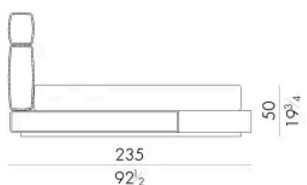

Dimensioni

HUG. 5153/TR

Letto

210 Lx238 P x120 H cm

SPRING.153 (QUEEN SIZE)

cm 153x203 H4
60 1/2 x 80 H1 1/2
(not included in the price)

MATTRESS.153 (QUEEN SIZE)

cm 153x203 H25
60 1/2 x 80 H9 3/4
(not included in the price)

HUG. 5160/TR

Letto

210 Lx235 P x120 H cm

SPRING.160

cm 160x200 H4
63x78 3/4 H1 1/2
(not included in the price)

MATTRESS.160

cm 160x200 H25
63x78 3/4 H9 3/4
(not included in the price)

HUG. 5180/TR

SPRING.193 (KING SIZE)
cm 193x203 H4
76x80 H1 1/2
(not included in the price)

MATTRESS.193 (KING SIZE)
cm 193x203 H25
76x80 H9 3/4
(not included in the price)

Letto

250 Lx235 Px120 H cm

SPRING.200

cm 200x200 H4
78 1/2x78 1/2 H1 1/2
(not included in the price)

MATTRESS.200

cm 200x200 H25
78 1/2x78 1/2 H9 3/4
(not included in the price)