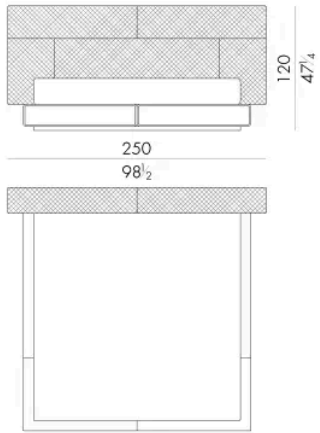

# Dimensioni

**MATTRESS.180**  
cm180x200 H25  
71x78 3/4 H9 3/4  
( not included in the price )

**HUG. 5193/TR**

Letto

250 Lx238 Px120 H cm

**SPRING.193 (KING SIZE)**  
cm193x203 H4  
76x80 H1 1/2  
( not included in the price )

**MATTRESS.193 (KING SIZE)**  
cm 193x203 H25  
76x80 H9 3/4  
( not included in the price )

Letto

250 Lx235 Px120 H cm

**SPRING.200**

cm 200x200 H4  
78 1/2x78 1/2 H1 1/2  
( not included in the price )

**MATTRESS.200**

cm 200x200 H25  
78 1/2x78 1/2 H9 3/4  
( not included in the price )