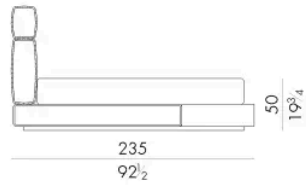

Letto

250 Lx235 Px120 H cm