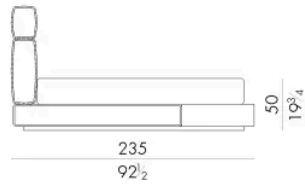

Dimensioni

HUG. 5153/TR

Letto

210 Lx238 Px120 H cm

SPRING.153 (QUEEN SIZE)

cm 153x203 H4
60 1/2 x 80 H1 1/2
(not included in the price)

MATTRESS.153 (QUEEN SIZE)

cm 153x203 H25
60 1/2 x 80 H9 3/4
(not included in the price)

Letto

230 Lx235 Px120 H cm

SPRING.180
cm 180x200 H4
71x78 3/4 H1 1/2
(not included in the price)

MATTRESS.180
cm 180x200 H25
71x78 3/4 H9 3/4
(not included in the price)

HUG. 5193/TR

Letto

250 Lx238 Px120 H cm

SPRING.193 (KING SIZE)
cm 193x203 H4
76x80 H1 1/2
(not included in the price)

MATTRESS.193 (KING SIZE)
cm 193x203 H25
76x80 H9 3/4
(not included in the price)

Letto

250 Lx235 Px120 H cm

SPRING.200
cm 200x200 H4
78 1/2x78 1/2 H1 1/2
(not included in the price)

MATTRESS.200
cm 200x200 H25
78 1/2x78 1/2 H9 3/4
(not included in the price)