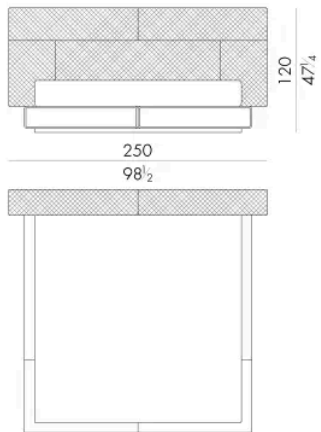

### MATTRESS.153 (QUEEN SIZE)

cm 153x203 H25  
60 1/2 x 80 H9 3/4  
(not included in the price)

### MATTRESS.160

cm 160x200 H25  
63x78 3/4 H9 3/4  
(not included in the price)

**HUG. 5180/TR**

Letto

230 Lx235 Px120 H cm

**SPRING.180**  
cm 180x200 H4  
71x78 3/4 H1 1/2  
(not included in the price)

**MATTRESS.180**  
cm 180x200 H25  
71x78 3/4 H9 3/4  
(not included in the price)

**HUG. 5193/TR**

Letto

250 Lx238 Px120 H cm

**SPRING.193 (KING SIZE)**  
cm 193x203 H4  
76x80 H1 1/2  
(not included in the price)

**MATTRESS.193 (KING SIZE)**  
cm 193x203 H25  
76x80 H9 3/4  
(not included in the price)

Letto

250 Lx235 Px120 H cm

**SPRING.200**

cm 200x200 H4  
78 1/2x78 1/2 H1 1/2  
( not included in the price )

**MATTRESS.200**

cm 200x200 H25  
78 1/2x78 1/2 H9 3/4  
( not included in the price )