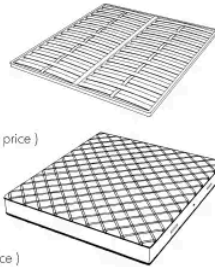

Dimensioni

HUG. 5153/TR

Letto

210 Lx238 P x120 H cm

SPRING.153 (QUEEN SIZE)

cm 153x203 H4
60 1/2 x 80 H1 1/2
(not included in the price)

MATTRESS.153 (QUEEN SIZE)

cm 153x203 H25
60 1/2 x 80 H9 3/4
(not included in the price)

HUG. 5160/TR

Letto

210 Lx235 P x120 H cm

SPRING.160

cm 160x200 H4
63x78 3/4 H1 1/2
(not included in the price)

MATTRESS.160

cm 160x200 H25
63x78 3/4 H9 3/4
(not included in the price)

HUG. 5180/TR

Letto

230 Lx235 Px120 H cm

SPRING.180
cm 180x200 H4
71x78 3/4 H1 1/2
(not included in the price)

MATTRESS.180
cm 180x200 H25
71x78 3/4 H9 3/4
(not included in the price)

HUG. 5193/TR

Letto

250 Lx238 Px120 H cm

SPRING.193 (KING SIZE)
cm 193x203 H4
76x80 H1 1/2
(not included in the price)

MATTRESS.193 (KING SIZE)
cm 193x203 H25
76x80 H9 3/4
(not included in the price)

Letto

250 Lx235 Px120 H cm

SPRING.200

cm 200x200 H4
78 1/2x78 1/2 H1 1/2
(not included in the price)