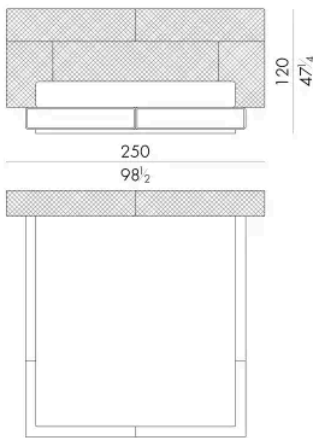

Dimensioni

HUG. 5153/TR

Letto

210 Lx238 Px120 H cm

SPRING.153 (QUEEN SIZE)

cm 153x203 H4
60 1/2 x 80 H1 1/2
(not included in the price)

MATTRESS.153 (QUEEN SIZE)

cm 153x203 H25
60 1/2 x 80 H9 3/4
(not included in the price)

Letto

230 Lx235 Px120 H cm

SPRING.180
cm 180x200 H4
71x78 3/4 H1 1/2
(not included in the price)

MATTRESS.180
cm 180x200 H25
71x78 3/4 H9 3/4
(not included in the price)

HUG. 5193/TR

Letto

250 Lx238 Px120 H cm

SPRING.193 (KING SIZE)
cm 193x203 H4
76x80 H1 1/2
(not included in the price)

MATTRESS.193 (KING SIZE)
cm 193x203 H25
76x80 H9 3/4
(not included in the price)

Letto

250 Lx235 Px120 H cm

SPRING.200
cm 200x200 H4
78 1/2x78 1/2 H1 1/2
(not included in the price)

MATTRESS.200
cm 200x200 H25
78 1/2x78 1/2 H9 3/4
(not included in the price)