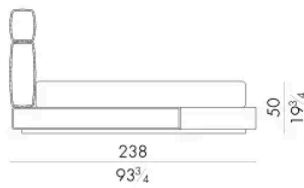

### MATTRESS.153 (QUEEN SIZE)

cm 153x203 H25  
60 1/2 x 80 H9 3/4  
(not included in the price)

### SPRING.160

cm 160x200 H4  
63x78 3/4 H1 1/2  
(not included in the price)

### MATTRESS.160

cm 160x200 H25  
63x78 3/4 H9 3/4  
(not included in the price)

**HUG. 5180/TR**

Letto

230 Lx235 Px120 H cm

**SPRING.180**  
cm 180x200 H4  
71x78 3/4 H1 1/2  
(not included in the price)

**MATTRESS.180**  
cm 180x200 H25  
71x78 3/4 H9 3/4  
(not included in the price)

**HUG. 5193/TR**

Letto

250 Lx238 Px120 H cm

**SPRING.193 (KING SIZE)**  
cm 193x203 H4  
76x80 H1 1/2  
(not included in the price)

**MATTRESS.193 (KING SIZE)**  
cm 193x203 H25  
76x80 H9 3/4  
(not included in the price)