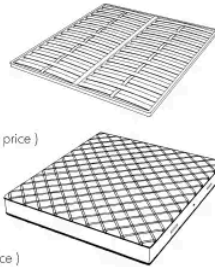

SPRING.180
cm 180x200 H4
71x78 3/4 H1 1/2
(not included in the price)

MATTRESS.180
cm 180x200 H25
71x78 3/4 H9 3/4
(not included in the price)