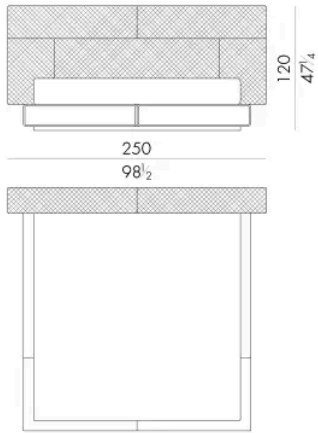

Dimensioni

HUG. 5153/TR

Letto

210 Lx238 P x120 H cm

SPRING.153 (QUEEN SIZE)

cm 153x203 H4
60 1/2 x 80 H1 1/2
(not included in the price)

MATTRESS.153 (QUEEN SIZE)

cm 153x203 H25
60 1/2 x 80 H9 3/4
(not included in the price)

Letto

230 Lx235 Px120 H cm

SPRING.180
cm 180x200 H4
71x78 3/4 H1 1/2
(not included in the price)

MATTRESS.180
cm 180x200 H25
71x78 3/4 H9 3/4
(not included in the price)

HUG. 5193/TR

Letto

250 Lx238 Px120 H cm

SPRING.193 (KING SIZE)
cm 193x203 H4
76x80 H1 1/2
(not included in the price)

MATTRESS.193 (KING SIZE)
cm 193x203 H25
76x80 H9 3/4
(not included in the price)

Letto

250 Lx235 Px120 H cm

SPRING.200

cm 200x200 H4
78 1/2x78 1/2 H1 1/2
(not included in the price)

MATTRESS.200

cm 200x200 H25
78 1/2x78 1/2 H9 3/4
(not included in the price)