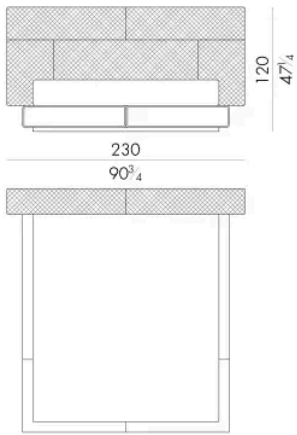

HUG. 5180/TR

Letto

230 Lx235 Px120 H cm