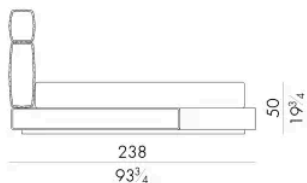

Dimensioni

HUG.5153/TR

Letto

210 L x 238 P x 120 H cm

SPRING.153 (QUEEN SIZE)

cm 153x203 H4
60 1/2 x 80 H1 1/2
(not included in the price)

MATTRESS.153 (QUEEN SIZE)

cm 153x203 H25
60 1/2 x 80 H9 3/4
(not included in the price)

Letto

230 L x 235 P x 120 H cm

SPRING.180
cm 180x200 H4
71x78 3/4 H1 1/2
(not included in the price)

MATTRESS.180
cm 180x200 H25
71x78 3/4 H9 3/4
(not included in the price)

HUG. 5193/TR

Letto

250 L x 238 P x 120 H cm

SPRING.193 (KING SIZE)
cm 193x203 H4
76x80 H1 1/2
(not included in the price)

MATTRESS.193 (KING SIZE)
cm 193x203 H25
76x80 H9 3/4
(not included in the price)

Letto

250 L x 235 P x 120 H cm

SPRING.200

cm 200x200 H4
78 1/2 x 78 1/2 H1 1/2
(not included in the price)

MATTRESS.200

cm 200x200 H25
78 1/2 x 78 1/2 H9 3/4
(not included in the price)