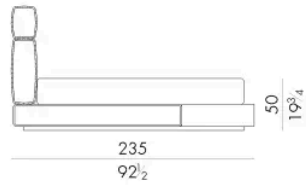

# Dimensioni

**MATTRESS.180**  
cm180x200 H25  
71x78 3/4 H9 3/4  
( not included in the price )

**HUG. 5193/TR**

Letto

250 Lx238 Px120 H cm

**SPRING.193 (KING SIZE)**  
cm193x203 H4  
76x80 H1 1/2  
( not included in the price )

**MATTRESS.193 (KING SIZE)**  
cm 193x203 H25  
76x80 H9 3/4  
( not included in the price )

Letto

250 Lx235 Px120 H cm

**SPRING.200**

cm 200x200 H4  
78 1/2x78 1/2 H1 1/2  
( not included in the price )

**MATTRESS.200**

cm 200x200 H25  
78 1/2x78 1/2 H9 3/4  
( not included in the price )