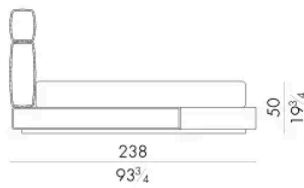

Dimensioni

HUG. 5153/TR

Letto

210 Lx238 P x120 H cm

SPRING.153 (QUEEN SIZE)

cm 153x203 H4
60 1/2 x 80 H1 1/2
(not included in the price)

MATTRESS.153 (QUEEN SIZE)

cm 153x203 H25
60 1/2 x 80 H9 3/4
(not included in the price)

Letto

230 Lx235 Px120 H cm

SPRING.180
cm 180x200 H4
71x78 3/4 H1 1/2
(not included in the price)

MATTRESS.180
cm 180x200 H25
71x78 3/4 H9 3/4
(not included in the price)

HUG. 5193/TR

Letto

250 Lx238 Px120 H cm

SPRING.193 (KING SIZE)
cm 193x203 H4
76x80 H1 1/2
(not included in the price)

MATTRESS.193 (KING SIZE)
cm 193x203 H25
76x80 H9 3/4
(not included in the price)

Letto

250 Lx235 Px120 H cm

SPRING.200

cm 200x200 H4
78 1/2x78 1/2 H1 1/2
(not included in the price)

MATTRESS.200

cm 200x200 H25
78 1/2x78 1/2 H9 3/4
(not included in the price)