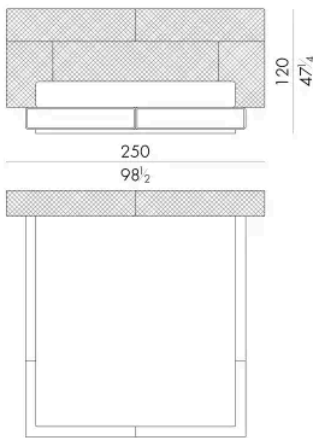

HUG. 5193/TR

Letto

250 Lx238 Px120 H cm