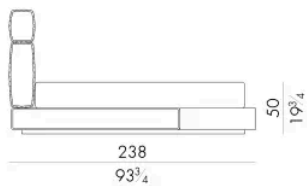

# Dimensioni

### SPRING.153 (QUEEN SIZE)

cm 153x203 H4  
60 1/2 x 80 H1 1/2  
(not included in the price)

### MATTRESS.153 (QUEEN SIZE)

cm 153x203 H25  
60 1/2 x 80 H9 3/4  
(not included in the price)

cm 200x200 H25  
78 1/2x78 1/2 H9 3/4  
( not included in the price )