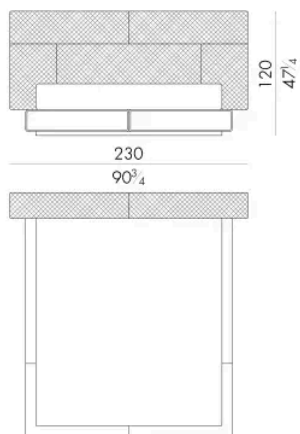

HUG.5160/TR

Letto

210 L x 235 P x 120 H cm

SPRING.160

cm 160x200 H4
63x78 3/4 H1 1/2
(not included in the price)

MATTRESS.160

cm 160x200 H25
63x78 3/4 H9 3/4
(not included in the price)

HUG. 5180/TR

Letto

230 L x 235 P x 120 H cm

SPRING.180
cm 180x200 H4
71x78 3/4 H1 1/2
(not included in the price)

MATTRESS.180
cm 180x200 H25
71x78 3/4 H9 3/4
(not included in the price)

HUG. 5193/TR

Letto

250 L x 238 P x 120 H cm

SPRING.193 (KING SIZE)
cm 193x203 H4
76x80 H1 1/2
(not included in the price)

MATTRESS.193 (KING SIZE)
cm 193x203 H25
76x80 H9 3/4
(not included in the price)

Letto

250 L x 235 P x 120 H cm

SPRING.200

cm 200x200 H4
78 1/2 x 78 1/2 H1 1/2
(not included in the price)

MATTRESS.200

cm 200x200 H25
78 1/2 x 78 1/2 H9 3/4
(not included in the price)