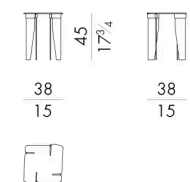

OVERLAP. 4040/FU

Tavolino

Versione indoor

38 Lx38 Px45 H cm

OVERLAP. 4040/FU/OUT

Tavolino

Versione outdoor

38 Lx38 Px45 H cm

OVERLAP. 4055/FU

Tavolino

Versione indoor

55 Lx55 Px28 H cm

OVERLAP. 4055/FU/OUT

Tavolino

Versione outdoor

55 Lx55 Px28 H cm

OVERLAP. 4080/A/FU

Tavolino

Versione indoor

83Lx83Px28Hcm

OVERLAP. 4080/A/FU/OUT

Tavolino

Versione outdoor

83Lx83Px28Hcm

OVERLAP. 4080/B/FU

Tavolino

Versione indoor

83Lx83Px21Hcm

OVERLAP. 4080/B/FU/OUT

Tavolino

Versione outdoor

83Lx83Px21Hcm