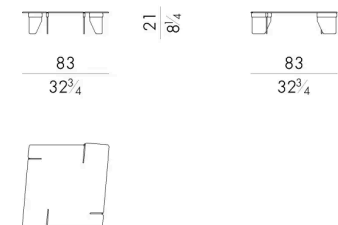

OVERLAP. 4040/FU

Tavolino

Versione indoor

38 Lx38 Px45 H cm

OVERLAP. 4040/FU/OUT

Tavolino

Versione outdoor

38 Lx38 Px45 H cm

OVERLAP. 4055/FU

Tavolino

Versione indoor

55 Lx55 Px28 H cm

OVERLAP. 4055/FU/OUT

Tavolino

Versione outdoor

55 Lx55 Px28 H cm

OVERLAP. 4080/A/FU

Tavolino

Versione indoor

83Lx83Px28Hcm

OVERLAP. 4080/A/FU/OUT

Tavolino

Versione outdoor

83Lx83Px28Hcm

OVERLAP. 4080/B/FU

Tavolino

Versione indoor

83Lx83Px21Hcm

OVERLAP. 4080/B/FU/OUT

Tavolino

Versione outdoor

83Lx83Px21Hcm