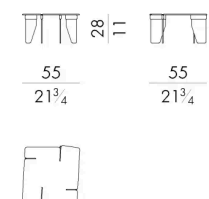

OVERLAP. 4040/FU

Tavolino

Versione indoor

38 Lx38 Px45 H cm

OVERLAP. 4040/FU/OUT

Tavolino

Versione outdoor

38 Lx38 Px45 H cm

OVERLAP. 4055/FU

Tavolino

Versione indoor

55 Lx55 Px28 H cm

OVERLAP. 4055/FU/OUT

Tavolino

Versione outdoor

55 Lx55 Px28 H cm

OVERLAP. 4080/A/FU

Tavolino

Versione indoor

83Lx83Px28Hcm

OVERLAP. 4080/A/FU/OUT

Tavolino

Versione outdoor

83Lx83Px28Hcm

OVERLAP. 4080/B/FU

Tavolino

Versione indoor

83Lx83Px21Hcm

OVERLAP. 4080/B/FU/OUT

Tavolino

Versione outdoor

83Lx83Px21Hcm