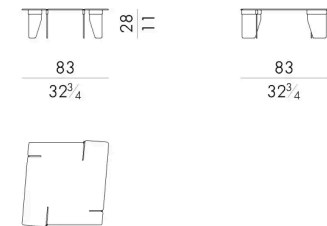

OVERLAP. 4040/FU

Tavolino

Versione indoor

38 Lx38 Px45 H cm

OVERLAP. 4040/FU/OUT

Tavolino

Versione outdoor

38 Lx38 Px45 H cm

OVERLAP. 4055/FU

Tavolino

Versione indoor

55 Lx55 Px28 H cm

OVERLAP. 4055/FU/OUT

Tavolino

Versione outdoor

55 Lx55 Px28 H cm

OVERLAP. 4080/A/FU

Tavolino

Versione indoor

83Lx83Px28Hcm

OVERLAP. 4080/A/FU/OUT

Tavolino

Versione outdoor

83Lx83Px28Hcm

OVERLAP. 4080/B/FU

Tavolino

Versione indoor

83Lx83Px21Hcm

OVERLAP. 4080/B/FU/OUT

Tavolino

Versione outdoor

83Lx83Px21Hcm