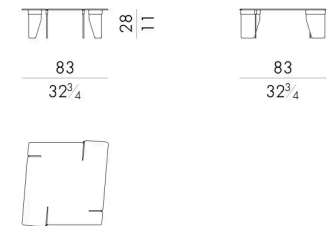

OVERLAP. 4040/FU

Tavolino

Versione indoor

38 Lx38 Px45 H cm

OVERLAP. 4040/FU/OUT

Tavolino

Versione outdoor

38 Lx38 Px45 H cm

OVERLAP. 4055/FU

Tavolino

Versione indoor

55 Lx55 Px28 H cm

OVERLAP. 4055/FU/OUT

Tavolino

Versione outdoor

55 Lx55 Px28 H cm

OVERLAP. 4080/A/FU

Tavolino

Versione indoor

83Lx83Px28Hcm

OVERLAP. 4080/A/FU/OUT

Tavolino

Versione outdoor

83Lx83Px28Hcm

OVERLAP. 4080/B/FU

Tavolino

Versione indoor

83Lx83Px21Hcm

OVERLAP. 4080/B/FU/OUT

Tavolino

Versione outdoor

83Lx83Px21Hcm