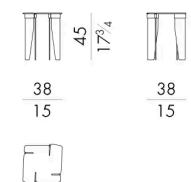

OVERLAP. 4040/FU

Tavolino

Versione indoor

38 Lx38 Px45 H cm

OVERLAP. 4040/FU/OUT

Tavolino

Versione outdoor

38 Lx38 Px45 H cm

OVERLAP. 4055/FU

Tavolino

Versione indoor

55 Lx55 Px28 H cm

OVERLAP. 4055/FU/OUT

Tavolino

Versione outdoor

55 Lx55 Px28 H cm

OVERLAP. 4080/A/FU

Tavolino

Versione indoor

83Lx83Px28Hcm

OVERLAP. 4080/A/FU/OUT

Tavolino

Versione outdoor

83Lx83Px28Hcm

OVERLAP. 4080/B/FU

Tavolino

Versione indoor

83Lx83Px21Hcm

OVERLAP. 4080/B/FU/OUT

Tavolino

Versione outdoor

83Lx83Px21Hcm