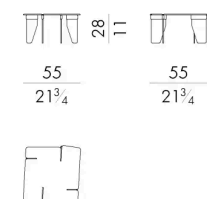

OVERLAP. 4040/FU

Tavolino

Versione indoor

38 Lx38 Px45 H cm

OVERLAP. 4040/FU/OUT

Tavolino

Versione outdoor

38 Lx38 Px45 H cm

OVERLAP. 4055/FU

Tavolino

Versione indoor

55 Lx55 Px28 H cm

OVERLAP. 4055/FU/OUT

Tavolino

Versione outdoor

55 Lx55 Px28 H cm

OVERLAP. 4080/A/FU

Tavolino

Versione indoor

83Lx83Px28Hcm

OVERLAP. 4080/A/FU/OUT

Tavolino

Versione outdoor

83Lx83Px28Hcm

OVERLAP. 4080/B/FU

Tavolino

Versione indoor

83Lx83Px21Hcm

OVERLAP. 4080/B/FU/OUT

Tavolino

Versione outdoor

83Lx83Px21Hcm