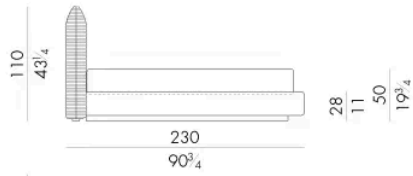

368Lx230Px85Hcm

DULCIS . 5180 / B

Letto

388 L x 230 P x 85 H cm

DULCIS . 5193 / B

Letto

401 L x 233 P x 85 H cm

Letto

408 Lx230 Px85 H cm

SPRING.200

cm 200x200 H4
78 3/4x78 3/4 H1 1/2
(not included in the price)

MATTRESS.200

cm 200x200 H25
78 3/4x78 3/4 H9 3/4
(not included in the price)