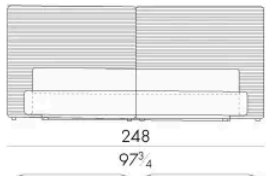

368Lx230Px85Hcm

DULCIS . 5180 / B

Letto

388 L x 230 P x 85 H cm

DULCIS . 5193 / B

Letto

401 L x 233 P x 85 H cm

Letto

408 Lx230 Px85 H cm

SPRING.200

cm 200x200 H4
78 3/4x78 3/4 H1 1/2
(not included in the price)

MATTRESS.200

cm 200x200 H25
78 3/4x78 3/4 H9 3/4
(not included in the price)