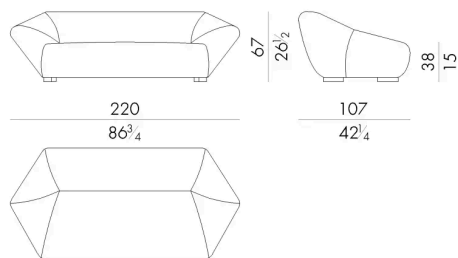

Dimensioni

Generato: 17/04/2026

BLOOM. 2200 / FN

Divano

220 L x 107 P x 67 H cm

BLOOM. 2300 / FN

Divano

260 L x 107 P x 67 H cm

BLOOM. 2400 / FN

Divano

300 L x 107 P x 67 H cm