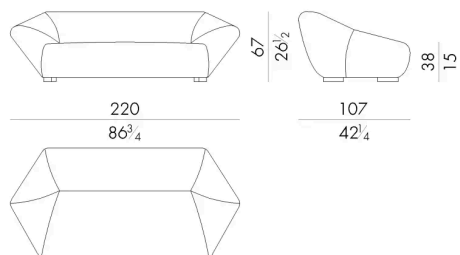

Dimensioni

Generato: 28/06/2026

BLOOM. 2200 / FN

Divano

220 L x 107 P x 67 H cm

BLOOM. 2300 / FN

Divano

260 L x 107 P x 67 H cm

BLOOM. 2400 / FN

Divano

300 L x 107 P x 67 H cm