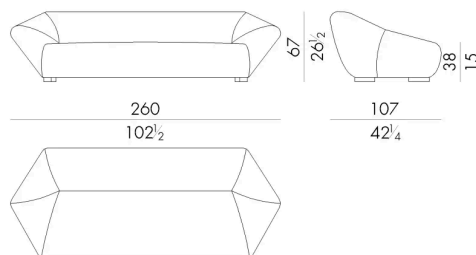

Dimensioni

Generato: 28/06/2026

BLOOM. 2200 / FN

Divano

220 L x 107 P x 67 H cm

BLOOM. 2300 / FN

Divano

260 L x 107 P x 67 H cm

BLOOM. 2400 / FN

Divano

300 L x 107 P x 67 H cm