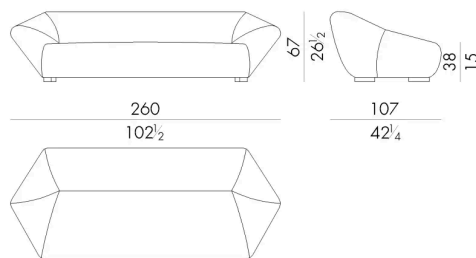

BLOOM. 2300 / FN

Divano

260 L x 107 P x 67 H cm