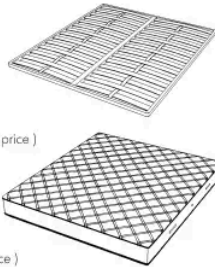

Il letto Laryssa si presenta con una testata definita da due pannelli dalle linee sinuose dove eleganti cuciture sartoriali realizzate a mano corrono lungo tutto il perimetro della stessa.

Dimensioni

Generato: 19/04/2026

LARYSSA . 5153 / A

Letto

197 L x 233 P x 110 H cm

SPRING.153 (QUEEN SIZE)

cm 153x203 H4
60 l x 80 H1 1/2
(not included in the price)

MATTRESS.153 (QUEEN SIZE)

cm 153x203 H25
60 l x 80 H9 3/4
(not included in the price)

LARYSSA . 5160 / A

Letto

204 L x 230 P x 110 H cm

SPRING.160

cm 160x200 H4
63x78 3/4 H1 1/2
(not included in the price)

MATTRESS.160

cm 160x200 H25
63x78 3/4 H9 3/4
(not included in the price)

LARYSSA . 5180 / A

Letto

224 L x 230 P x 110 H cm

SPRING.180
 cm 180x200 H4
 71x78 3/4 H1 1/2
 (not included in the price)

MATTRESS.180
 cm 180x200 H25
 71x78 3/4 H9 3/4
 (not included in the price)

LARYSSA . 5193 / A

Letto

237 L x 233 P x 110 H cm