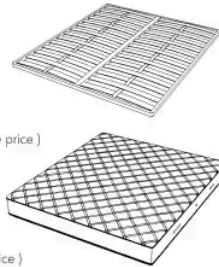

Il letto Laryssa si presenta con una testata definita da due pannelli dalle linee sinuose dove eleganti cuciture sartoriali realizzate a mano corrono lungo tutto il perimetro della stessa.

### SPRING.160

cm 160x200 H4  
63x78 3/4 H1 1/2  
(not included in the price)

### MATTRESS.160

cm 160x200 H25  
63x78 3/4 H9 3/4  
(not included in the price)

**LARYSSA . 5180 / A**

Letto

224 L x 230 P x 110 H cm

**SPRING.180**  
cm 180x200 H4  
71x78 3/4 H1 1/2  
( not included in the price )

**MATTRESS.180**  
cm 180x200 H25  
71x78 3/4 H9 3/4  
( not included in the price )

**LARYSSA . 5193 / A**

Letto

237 L x 233 P x 110 H cm

**SPRING.193 (KING SIZE)**  
cm 193x203 H4  
76x80 H1 1/2  
( not included in the price )