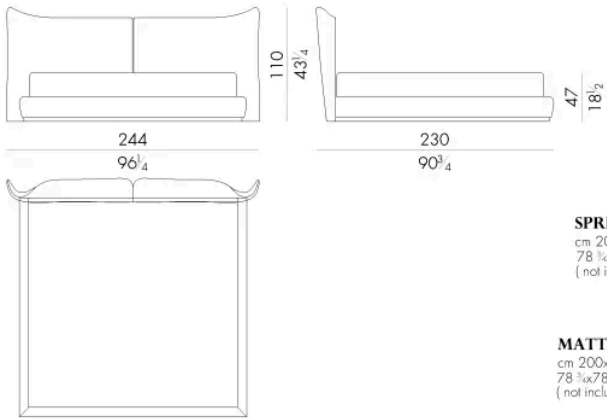

Il letto Laryssa si presenta con una testata definita da due pannelli dalle linee sinuose dove eleganti cuciture sartoriali realizzate a mano corrono lungo tutto il perimetro della stessa.

### MATTRESS.160

cm 160x200 H25  
63x78 3/4 H9 3/4  
(not included in the price)

**LARYSSA . 5180 / A**

Letto

224 L x 230 P x 110 H cm

**SPRING.180**  
cm 180x200 H4  
71x78 3/4 H1 1/2  
( not included in the price )

**MATTRESS.180**  
cm 180x200 H25  
71x78 3/4 H9 3/4  
( not included in the price )

**LARYSSA . 5193 / A**

Letto

237 L x 233 P x 110 H cm

**SPRING.193 (KING SIZE)**  
cm 193x203 H4  
76x80 H1 1/2  
( not included in the price )

**MATTRESS.193 (KING SIZE)**  
cm 193x203 H25  
76x80 H9 3/4  
( not included in the price )

Letto

244 Lx230 P x 110 H cm

**SPRING.200**  
cm 200x200 H4  
78 <sup>1</sup>/<sub>2</sub>x78 <sup>1</sup>/<sub>2</sub> H1 <sup>1</sup>/<sub>2</sub>  
( not included in the price )