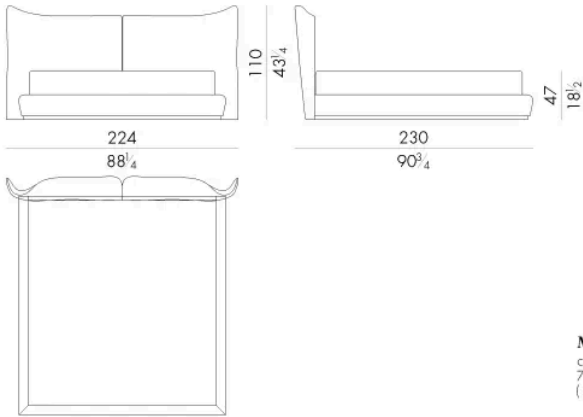

### SPRING.160

cm 160x200 H4  
63x78 3/4 H1 1/2  
(not included in the price)

### MATTRESS.160

cm 160x200 H25  
63x78 3/4 H9 3/4  
(not included in the price)

**LARYSSA . 5180 / A**

Letto

224 L x 230 P x 110 H cm

**SPRING.180**  
cm 180x200 H4  
71x78 3/4 H1 1/2  
( not included in the price )

**MATTRESS.180**  
cm 180x200 H25  
71x78 3/4 H9 3/4  
( not included in the price )

**LARYSSA . 5193 / A**

Letto

237 L x 233 P x 110 H cm

**SPRING.193 (KING SIZE)**  
cm 193x203 H4  
76x80 H1 1/2  
( not included in the price )

**MATTRESS.193 (KING SIZE)**  
cm 193x203 H25  
76x80 H9 3/4  
( not included in the price )

Letto

244 Lx230 P x 110 H cm

**SPRING.200**  
cm 200x200 H4  
78 <sup>1</sup>/<sub>2</sub>x78 <sup>1</sup>/<sub>2</sub> H1 <sup>1</sup>/<sub>2</sub>  
( not included in the price )