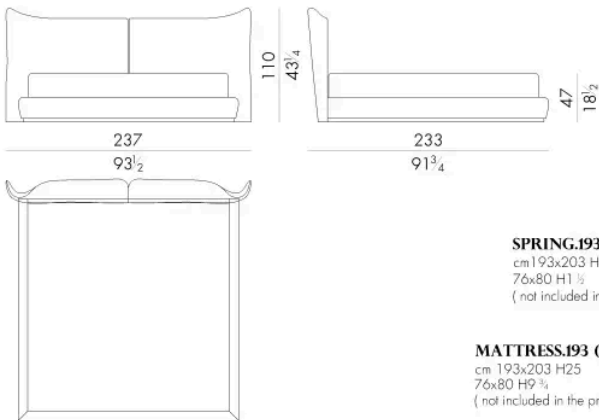

### SPRING.160

cm 160x200 H4  
63x78 3/4 H1 1/2  
(not included in the price)

### MATTRESS.160

cm 160x200 H25  
63x78 3/4 H9 3/4  
(not included in the price)

**LARYSSA . 5180 / A**

Letto

224 L x 230 P x 110 H cm

**SPRING.180**  
cm 180x200 H4  
71x78 3/4 H1 1/2  
( not included in the price )

**MATTRESS.180**  
cm 180x200 H25  
71x78 3/4 H9 3/4  
( not included in the price )

**LARYSSA . 5193 / A**

Letto

237 L x 233 P x 110 H cm

**SPRING.193 (KING SIZE)**  
cm 193x203 H4  
76x80 H1 1/2  
( not included in the price )

**MATTRESS.193 (KING SIZE)**  
cm 193x203 H25  
76x80 H9 3/4  
( not included in the price )

Letto

244 Lx230 P x 110 H cm

**SPRING.200**  
cm 200x200 H4  
78 <sup>1</sup>/<sub>2</sub>x78 <sup>1</sup>/<sub>2</sub> H1 <sup>1</sup>/<sub>2</sub>  
( not included in the price )