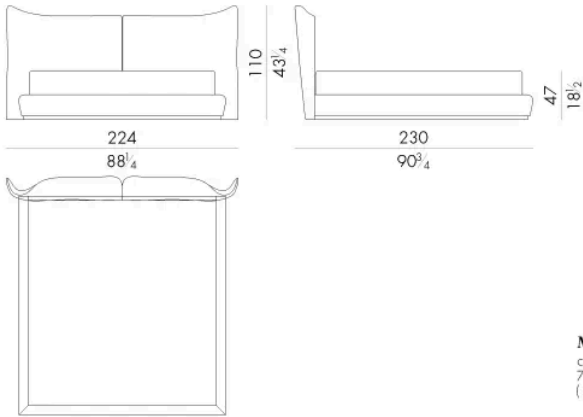

LARYSSA . 5180 / A

Letto

224 L x 230 P x 110 H cm