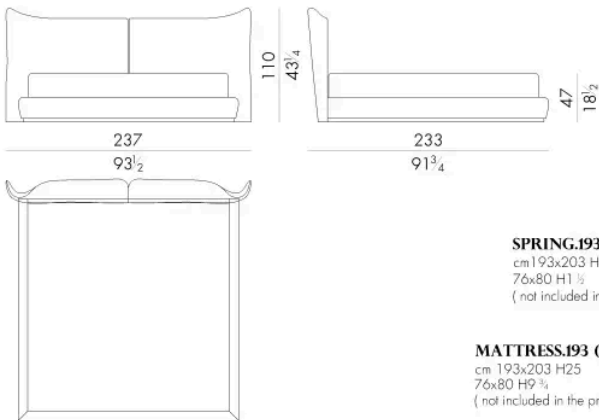

Il letto Laryssa si presenta con una testata definita da due pannelli dalle linee sinuose dove eleganti cuciture sartoriali realizzate a mano corrono lungo tutto il perimetro della stessa.

Dimensioni

Generato: 19/04/2026

Letto

224 L x 230 P x 110 H cm

SPRING.180
 cm 180x200 H4
 71x78 3/4 H1 1/2
 (not included in the price)

MATTRESS.180
 cm 180x200 H25
 71x78 3/4 H9 3/4
 (not included in the price)

LARYSSA . 5193 / A

Letto

237 L x 233 P x 110 H cm

SPRING.193 (KING SIZE)
 cm 193x203 H4
 76x80 H1 1/2
 (not included in the price)

MATTRESS.193 (KING SIZE)
 cm 193x203 H25
 76x80 H9 3/4
 (not included in the price)

Letto

244 Lx230 P x 110 H cm

SPRING.200
cm 200x200 H4
78 1/2x78 1/2 H1 1/2
(not included in the price)

MATTRESS.200
cm 200x200 H25
78 1/2x78 1/2 H9 3/4
(not included in the price)