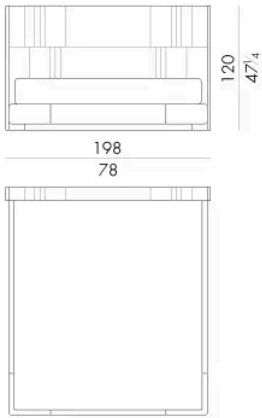

Dimensioni

NOVABED . 5153

Letto

178 L x 223 P x 120 H cm

SPRING.153 (QUEEN SIZE)

cm 153x203 H4
60 1/2 x 80 H1 1/2
(not included in the price)

MATTRESS.153 (QUEEN SIZE)

cm 153x203 H25
60 1/2 x 80 H9 3/4
(not included in the price)

NOVABED . 5160

Letto

178 L x 220 P x 120 H cm

SPRING.160

cm 160x200 H4
63x78 3/4 H1 1/2
(not included in the price)

MATTRESS.160

cm 160x200 H25
63x78 3/4 H9 3/4
(not included in the price)

NOVABED . 5180

Letto

Generato: 15/06/2026

198 L x 220 P x 120 H cm

SPRING.180

cm 180x200 H4
71x78 3/4 H1 1/2
(not included in the price)

MATTRESS.180

cm 180x200 H25
71x78 3/4 H9 3/4
(not included in the price)

NOVABED . 5193

Letto

218 L x 223 P x 120 H cm

SPRING.193 (KING SIZE)

cm 193x203 H4
76x80 H1 1/2
(not included in the price)

MATTRESS.193 (KING SIZE)

cm 193x203 H25
76x80 H9 3/4
(not included in the price)

Letto

218 L x 220 P x 120 H cm