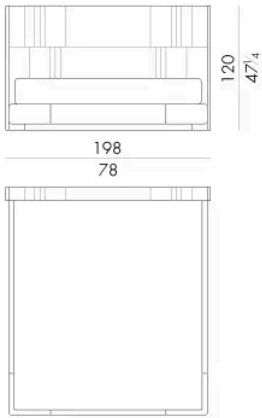

Dimensioni

NOVABED . 5153

Letto

178 L x 223 P x 120 H cm

SPRING.153 (QUEEN SIZE)

cm 153x203 H4
60 1/2 x 80 H1 1/2
(not included in the price)

MATTRESS.153 (QUEEN SIZE)

cm 153x203 H25
60 1/2 x 80 H9 3/4
(not included in the price)

NOVABED . 5160

Letto

178 L x 220 P x 120 H cm

SPRING.160

cm 160x200 H4
63x78 3/4 H1 1/2
(not included in the price)

MATTRESS.160

cm 160x200 H25
63x78 3/4 H9 3/4
(not included in the price)

NOVABED . 5180

Letto

Generato: 25/05/2026

198 L x 220 P x 120 H cm

SPRING.180

cm 180x200 H4
71x78 3/4 H1 1/2
(not included in the price)

MATTRESS.180

cm 180x200 H25
71x78 3/4 H9 3/4
(not included in the price)

NOVABED . 5193

Letto

218 L x 223 P x 120 H cm

SPRING.193 (KING SIZE)

cm 193x203 H4
76x80 H1 1/2
(not included in the price)

MATTRESS.193 (KING SIZE)

cm 193x203 H25
76x80 H9 3/4
(not included in the price)

Letto

218 L x 220 P x 120 H cm