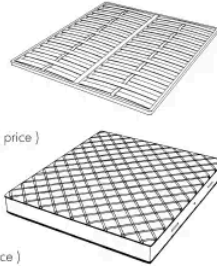

NOVABED . 5160

Letto

178 L x 220 P x 120 H cm

SPRING.160

cm 160x200 H4
63x78 3/4 H1 1/2
(not included in the price)

MATTRESS.160

cm 160x200 H25
63x78 3/4 H9 3/4
(not included in the price)

NOVABED . 5180

Letto

Generato: 25/05/2026

198 L x 220 P x 120 H cm

SPRING.180

cm 180x200 H4
71x78 3/4 H1 1/2
(not included in the price)

MATTRESS.180

cm 180x200 H25
71x78 3/4 H9 3/4
(not included in the price)

NOVABED . 5193

Letto

218 L x 223 P x 120 H cm

SPRING.193 (KING SIZE)

cm 193x203 H4
76x80 H1 1/2
(not included in the price)

MATTRESS.193 (KING SIZE)

cm 193x203 H25
76x80 H9 3/4
(not included in the price)

Letto

218 L x 220 P x 120 H cm

SPRING.200
cm 200x200 H4
78 3/4x78 3/4 H1 1/2
(not included in the price)

MATTRESS.200
cm 200x200 H25
78 3/4x78 3/4 H9 3/4
(not included in the price)