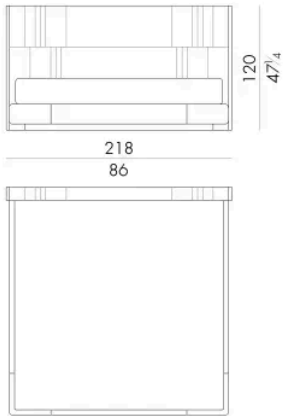

Dimensioni

NOVABED . 5153

Letto

178 L x 223 P x 120 H cm

SPRING.153 (QUEEN SIZE)

cm 153x203 H4
60 1/2 x 80 H1 1/2
(not included in the price)

MATTRESS.153 (QUEEN SIZE)

cm 153x203 H25
60 1/2 x 80 H9 3/4
(not included in the price)

Letto

Generato: 25/05/2026

198 L x 220 P x 120 H cm

SPRING.180

cm 180x200 H4
71x78 3/4 H1 1/2
(not included in the price)

MATTRESS.180

cm 180x200 H25
71x78 3/4 H9 3/4
(not included in the price)

NOVABED . 5193

Letto

218 L x 223 P x 120 H cm

SPRING.193 (KING SIZE)

cm 193x203 H4
76x80 H1 1/2
(not included in the price)

MATTRESS.193 (KING SIZE)

cm 193x203 H25
76x80 H9 3/4
(not included in the price)

Letto

218 L x 220 P x 120 H cm

SPRING.200
cm 200x200 H4
78 3/4x78 3/4 H1 1/2
(not included in the price)

MATTRESS.200
cm 200x200 H25
78 3/4x78 3/4 H9 3/4
(not included in the price)