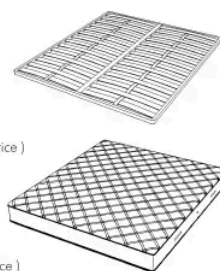

Dimensioni

NOVABED . 5153

Letto

178 L x 223 P x 120 H cm

SPRING.153 (QUEEN SIZE)

cm 153x203 H4
60 1/2 x 80 H1 1/2
(not included in the price)

MATTRESS.153 (QUEEN SIZE)

cm 153x203 H25
60 1/2 x 80 H9 3/4
(not included in the price)

NOVABED . 5160

Letto

178 L x 220 P x 120 H cm

SPRING.160

cm 160x200 H4
63x78 3/4 H1 1/2
(not included in the price)

MATTRESS.160

cm 160x200 H25
63x78 3/4 H9 3/4
(not included in the price)

NOVABED . 5180

Letto

Generato: 15/06/2026

198 L x 220 P x 120 H cm

SPRING.180

cm 180x200 H4
71x78 3/4 H1 1/2
(not included in the price)

MATTRESS.180

cm 180x200 H25
71x78 3/4 H9 3/4
(not included in the price)

NOVABED . 5193

Letto

218 L x 223 P x 120 H cm

SPRING.193 (KING SIZE)

cm 193x203 H4
76x80 H1 1/2
(not included in the price)

MATTRESS.193 (KING SIZE)

cm 193x203 H25
76x80 H9 3/4
(not included in the price)

Letto

218 L x 220 P x 120 H cm