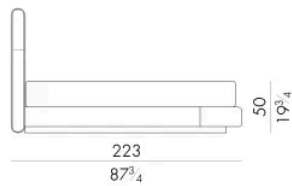

Dimensioni

NOVABED . 5153

Letto

178 L x 223 P x 120 H cm

SPRING.153 (QUEEN SIZE)

cm 153x203 H4
60 1/2 x 80 H1 1/2
(not included in the price)

MATTRESS.153 (QUEEN SIZE)

cm 153x203 H25
60 1/2 x 80 H9 3/4
(not included in the price)

NOVABED . 5160

Letto

178 L x 220 P x 120 H cm

SPRING.160

cm 160x200 H4
63x78 3/4 H1 1/2
(not included in the price)

MATTRESS.160

cm 160x200 H25
63x78 3/4 H9 3/4
(not included in the price)

NOVABED . 5180

Letto

Generato: 15/06/2026

198 L x 220 P x 120 H cm

SPRING.180

cm 180x200 H4
71x78 3/4 H1 1/2
(not included in the price)

MATTRESS.180

cm 180x200 H25
71x78 3/4 H9 3/4
(not included in the price)

NOVABED . 5193

Letto

218 L x 223 P x 120 H cm

SPRING.193 (KING SIZE)

cm 193x203 H4
76x80 H1 1/2
(not included in the price)

MATTRESS.193 (KING SIZE)

cm 193x203 H25
76x80 H9 3/4
(not included in the price)

Letto

218 L x 220 P x 120 H cm