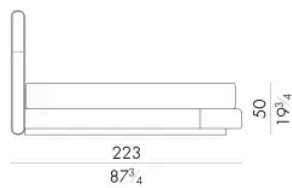

NOVABED . 5160

Letto

178 L x 220 P x 120 H cm

SPRING.160

cm 160x200 H4
63x78 3/4 H1 1/2
(not included in the price)

MATTRESS.160

cm 160x200 H25
63x78 3/4 H9 3/4
(not included in the price)

NOVABED . 5180

Letto

Generato: 06/07/2026

198 L x 220 P x 120 H cm

SPRING.180

cm 180x200 H4
71x78 3/4 H1 1/2
(not included in the price)

MATTRESS.180

cm 180x200 H25
71x78 3/4 H9 3/4
(not included in the price)

NOVABED . 5193

Letto

218 L x 223 P x 120 H cm

SPRING.193 (KING SIZE)

cm 193x203 H4
76x80 H1 1/2
(not included in the price)

MATTRESS.193 (KING SIZE)

cm 193x203 H25
76x80 H9 3/4
(not included in the price)

Letto

218 L x 220 P x 120 H cm

SPRING.200
cm 200x200 H4
78 3/4x78 3/4 H1 1/2
(not included in the price)

MATTRESS.200
cm 200x200 H25
78 3/4x78 3/4 H9 3/4
(not included in the price)