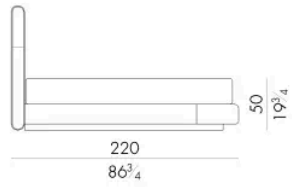

Dimensioni

NOVABED . 5153

Letto

178 L x 223 P x 120 H cm

SPRING.153 (QUEEN SIZE)

cm 153x203 H4
60 1/2 x 80 H1 1/2
(not included in the price)

MATTRESS.153 (QUEEN SIZE)

cm 153x203 H25
60 1/2 x 80 H9 3/4
(not included in the price)

NOVABED . 5160

Letto

178 L x 220 P x 120 H cm

SPRING.160

cm 160x200 H4
63x78 3/4 H1 1/2
(not included in the price)

MATTRESS.160

cm 160x200 H25
63x78 3/4 H9 3/4
(not included in the price)

NOVABED . 5180

Letto

Generato: 25/05/2026

198 L x 220 P x 120 H cm

SPRING.180

cm 180x200 H4
71x78 3/4 H1 1/2
(not included in the price)

MATTRESS.180

cm 180x200 H25
71x78 3/4 H9 3/4
(not included in the price)

NOVABED . 5193

Letto

218 L x 223 P x 120 H cm

SPRING.193 (KING SIZE)

cm 193x203 H4
76x80 H1 1/2
(not included in the price)

MATTRESS.193 (KING SIZE)

cm 193x203 H25
76x80 H9 3/4
(not included in the price)

Letto

218 L x 220 P x 120 H cm