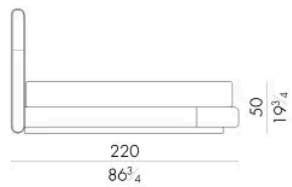

NOVABED . 5153

Letto

178 L x 223 P x 120 H cm

SPRING.153 (QUEEN SIZE)

cm 153x203 H4
60 1/2 x 80 H1 1/2
(not included in the price)

MATTRESS.153 (QUEEN SIZE)

cm 153x203 H25
60 1/2 x 80 H9 3/4
(not included in the price)

NOVABED . 5160

Letto

178 L x 220 P x 120 H cm

SPRING.160

cm 160x200 H4
63x78 3/4 H1 1/2
(not included in the price)

MATTRESS.160

cm 160x200 H25
63x78 3/4 H9 3/4
(not included in the price)

NOVABED . 5180

Letto

Generato: 06/07/2026

198 L x 220 P x 120 H cm

SPRING.180

cm 180x200 H4
71x78 3/4 H1 1/2
(not included in the price)

MATTRESS.180

cm 180x200 H25
71x78 3/4 H9 3/4
(not included in the price)

NOVABED . 5193

Letto

218 L x 223 P x 120 H cm

SPRING.193 (KING SIZE)

cm 193x203 H4
76x80 H1 1/2
(not included in the price)

MATTRESS.193 (KING SIZE)

cm 193x203 H25
76x80 H9 3/4
(not included in the price)

Letto

218 L x 220 P x 120 H cm