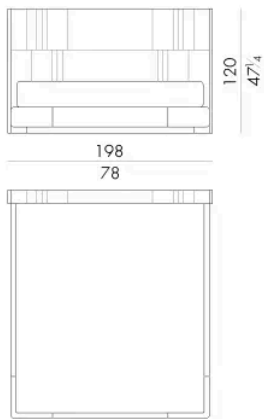

# Dimensioni

### SPRING.160

cm 160x200 H4  
63x78 3/4 H1 1/2  
(not included in the price)

### MATTRESS.160

cm 160x200 H25  
63x78 3/4 H9 3/4  
(not included in the price)

## NOVABED . 5180

Letto

Generato: 16/04/2026

198 L x 220 P x 120 H cm