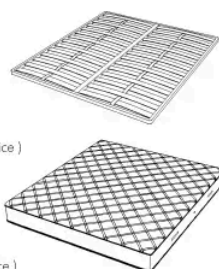

Dimensioni

NOVABED . 5153

Letto

178 L x 223 P x 120 H cm

SPRING.153 (QUEEN SIZE)

cm 153x203 H4
60 1/2 x 80 H1 1/2
(not included in the price)

MATTRESS.153 (QUEEN SIZE)

cm 153x203 H25
60 1/2 x 80 H9 3/4
(not included in the price)

NOVABED . 5160

Letto

178 L x 220 P x 120 H cm

SPRING.160

cm 160x200 H4
63x78 3/4 H1 1/2
(not included in the price)

MATTRESS.160

cm 160x200 H25
63x78 3/4 H9 3/4
(not included in the price)

NOVABED . 5180

Letto

Generato: 25/05/2026

198 L x 220 P x 120 H cm

SPRING.180

cm 180x200 H4
71x78 3/4 H1 1/2
(not included in the price)

MATTRESS.180

cm 180x200 H25
71x78 3/4 H9 3/4
(not included in the price)

NOVABED . 5193

Letto

218 L x 223 P x 120 H cm

SPRING.193 (KING SIZE)

cm 193x203 H4
76x80 H1 1/2
(not included in the price)

MATTRESS.193 (KING SIZE)

cm 193x203 H25
76x80 H9 3/4
(not included in the price)

Letto

218 L x 220 P x 120 H cm