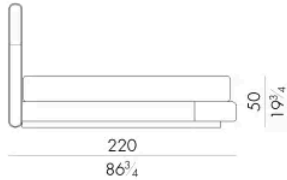

# Dimensioni

### SPRING.153 (QUEEN SIZE)

cm 153x203 H4  
60 1/2 x 80 H1 1/2  
(not included in the price)

### MATTRESS.153 (QUEEN SIZE)

cm 153x203 H25  
60 1/2 x 80 H9 3/4  
(not included in the price)

## NOVABED . 5160

Letto

178 L x 220 P x 120 H cm