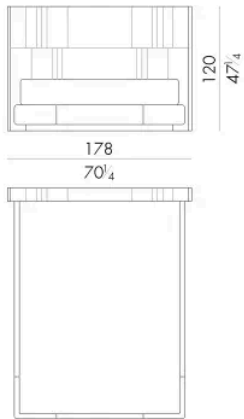

NOVABED . 5153

Letto

178 L x 223 P x 120 H cm

SPRING.153 (QUEEN SIZE)

cm 153x203 H4
60 1/2 x 80 H1 1/2
(not included in the price)

MATTRESS.153 (QUEEN SIZE)

cm 153x203 H25
60 1/2 x 80 H9 3/4
(not included in the price)

NOVABED . 5160

Letto

178 L x 220 P x 120 H cm

SPRING.160

cm 160x200 H4
63x78 3/4 H1 1/2
(not included in the price)

MATTRESS.160

cm 160x200 H25
63x78 3/4 H9 3/4
(not included in the price)

NOVABED . 5180

Letto

Generato: 06/07/2026

198 L x 220 P x 120 H cm

SPRING.180

cm 180x200 H4
71x78 3/4 H1 1/2
(not included in the price)

MATTRESS.180

cm 180x200 H25
71x78 3/4 H9 3/4
(not included in the price)

NOVABED . 5193

Letto

218 L x 223 P x 120 H cm

SPRING.193 (KING SIZE)

cm 193x203 H4
76x80 H1 1/2
(not included in the price)

MATTRESS.193 (KING SIZE)

cm 193x203 H25
76x80 H9 3/4
(not included in the price)

Letto

218 L x 220 P x 120 H cm