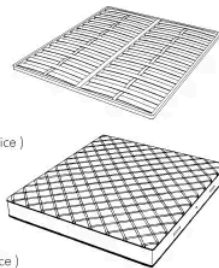

MATTRESS.160

cm 160x200 H25
63x78 3/4 H9 3/4
(not included in the price)