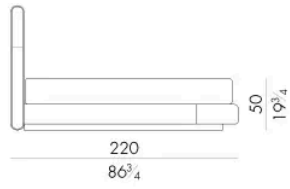

Letto

Generato: 06/07/2026

198 L x 220 P x 120 H cm

SPRING.180

cm 180x200 H4
71x78 3/4 H1 1/2
(not included in the price)

MATTRESS.180

cm 180x200 H25
71x78 3/4 H9 3/4
(not included in the price)

NOVABED . 5193

Letto

218 L x 223 P x 120 H cm

SPRING.193 (KING SIZE)

cm 193x203 H4
76x80 H1 1/2
(not included in the price)

MATTRESS.193 (KING SIZE)

cm 193x203 H25
76x80 H9 3/4
(not included in the price)

Letto

218 L x 220 P x 120 H cm

SPRING.200
cm 200x200 H4
78 3/4x78 3/4 H1 1/2
(not included in the price)

MATTRESS.200
cm 200x200 H25
78 3/4x78 3/4 H9 3/4
(not included in the price)