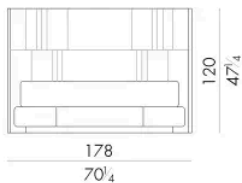

Dimensioni

NOVABED . 5153

Letto

178 L x 223 P x 120 H cm

SPRING.153 (QUEEN SIZE)

cm 153x203 H4
60 1/2 x 80 H1 1/2
(not included in the price)

MATTRESS.153 (QUEEN SIZE)

cm 153x203 H25
60 1/2 x 80 H9 3/4
(not included in the price)

NOVABED . 5160

Letto

178 L x 220 P x 120 H cm

SPRING.160

cm 160x200 H4
63x78 3/4 H1 1/2
(not included in the price)

MATTRESS.160

cm 160x200 H25
63x78 3/4 H9 3/4
(not included in the price)

NOVABED . 5180

Letto

Generato: 15/06/2026

198 L x 220 P x 120 H cm

SPRING.180

cm 180x200 H4
71x78 3/4 H1 1/2
(not included in the price)

MATTRESS.180

cm 180x200 H25
71x78 3/4 H9 3/4
(not included in the price)

NOVABED . 5193

Letto

218 L x 223 P x 120 H cm

SPRING.193 (KING SIZE)

cm 193x203 H4
76x80 H1 1/2
(not included in the price)

MATTRESS.193 (KING SIZE)

cm 193x203 H25
76x80 H9 3/4
(not included in the price)

Letto

218 L x 220 P x 120 H cm