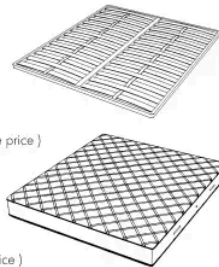

### MATTRESS.160

cm 160x200 H25  
63x78 3/4 H9 3/4  
(not included in the price)

## NOVABED . 5180

Letto

Generato: 16/04/2026

198 L x 220 P x 120 H cm

### SPRING.180

cm 180x200 H4  
71x78 3/4 H1 1/2  
(not included in the price)

### MATTRESS.180

cm 180x200 H25  
71x78 3/4 H9 3/4  
(not included in the price)