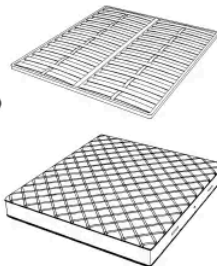

Letto

Generato: 06/07/2026

198 L x 220 P x 120 H cm

SPRING.180

cm 180x200 H4
71x78 3/4 H1 1/2
(not included in the price)

MATTRESS.180

cm 180x200 H25
71x78 3/4 H9 3/4
(not included in the price)

NOVABED . 5193

Letto

218 L x 223 P x 120 H cm

SPRING.193 (KING SIZE)

cm 193x203 H4
76x80 H1 1/2
(not included in the price)

MATTRESS.193 (KING SIZE)

cm 193x203 H25
76x80 H9 3/4
(not included in the price)

Letto

218 L x 220 P x 120 H cm

SPRING.200
cm 200x200 H4
78 3/4x78 3/4 H1 1/2
(not included in the price)

MATTRESS.200
cm 200x200 H25
78 3/4x78 3/4 H9 3/4
(not included in the price)