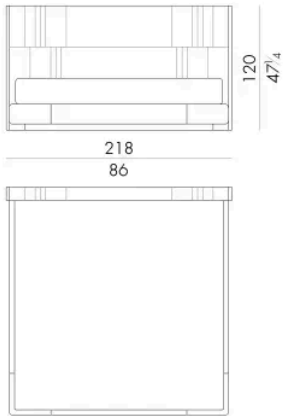

Letto

218 L x 220 P x 120 H cm

SPRING.200
cm 200x200 H4
78 3/4x78 3/4 H1 1/2
(not included in the price)

MATTRESS.200
cm 200x200 H25
78 3/4x78 3/4 H9 3/4
(not included in the price)