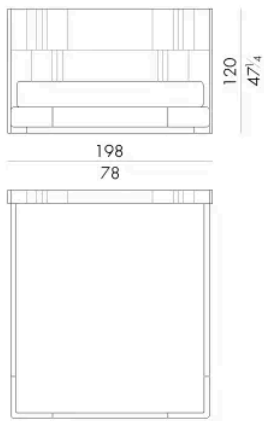

NOVABED . 5153

Letto

178 L x 223 P x 120 H cm

SPRING.153 (QUEEN SIZE)

cm 153x203 H4
60 1/2 x 80 H1 1/2
(not included in the price)

MATTRESS.153 (QUEEN SIZE)

cm 153x203 H25
60 1/2 x 80 H9 3/4
(not included in the price)

NOVABED . 5160

Letto

178 L x 220 P x 120 H cm

SPRING.160

cm 160x200 H4
63x78 3/4 H1 1/2
(not included in the price)

MATTRESS.160

cm 160x200 H25
63x78 3/4 H9 3/4
(not included in the price)

NOVABED . 5180

Letto

Generato: 06/07/2026

198 L x 220 P x 120 H cm

SPRING.180

cm 180x200 H4
71x78 3/4 H1 1/2
(not included in the price)

MATTRESS.180

cm 180x200 H25
71x78 3/4 H9 3/4
(not included in the price)

NOVABED . 5193

Letto

218 L x 223 P x 120 H cm

SPRING.193 (KING SIZE)

cm 193x203 H4
76x80 H1 1/2
(not included in the price)

MATTRESS.193 (KING SIZE)

cm 193x203 H25
76x80 H9 3/4
(not included in the price)

Letto

218 L x 220 P x 120 H cm