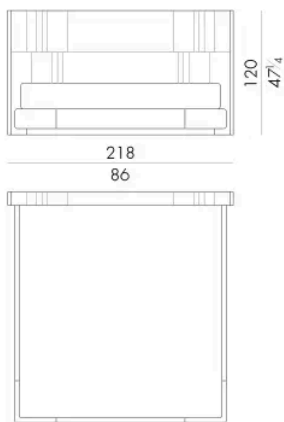

NOVABED . 5153

Letto

178 L x 223 P x 120 H cm

SPRING.153 (QUEEN SIZE)

cm 153x203 H4
60 1/2 x 80 H1 1/2
(not included in the price)

MATTRESS.153 (QUEEN SIZE)

cm 153x203 H25
60 1/2 x 80 H9 3/4
(not included in the price)

NOVABED . 5160

Letto

178 L x 220 P x 120 H cm

SPRING.160

cm 160x200 H4
63x78 3/4 H1 1/2
(not included in the price)

MATTRESS.160

cm 160x200 H25
63x78 3/4 H9 3/4
(not included in the price)

NOVABED . 5180

Letto

Generato: 06/07/2026

198 L x 220 P x 120 H cm

SPRING.180

cm 180x200 H4
71x78 3/4 H1 1/2
(not included in the price)

MATTRESS.180

cm 180x200 H25
71x78 3/4 H9 3/4
(not included in the price)

NOVABED . 5193

Letto

218 L x 223 P x 120 H cm

SPRING.193 (KING SIZE)

cm 193x203 H4
76x80 H1 1/2
(not included in the price)

MATTRESS.193 (KING SIZE)

cm 193x203 H25
76x80 H9 3/4
(not included in the price)

Letto

218 L x 220 P x 120 H cm