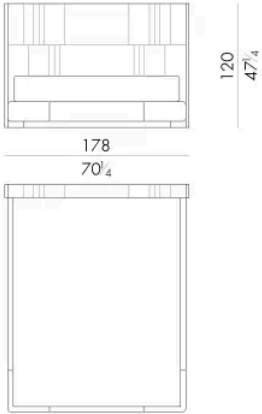

# Dimensioni

### SPRING.153 (QUEEN SIZE)

cm 153x203 H4  
60 1/2 x 80 H1 1/2  
(not included in the price)

### MATTRESS.153 (QUEEN SIZE)

cm 153x203 H25  
60 1/2 x 80 H9 3/4  
(not included in the price)

## NOVABED . 5160

Letto

178 L x 220 P x 120 H cm