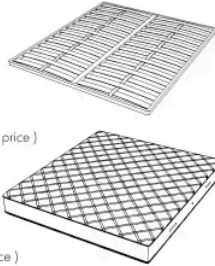

NOVABED . 5160

Letto

178 L x 220 P x 120 H cm

SPRING.160

cm 160x200 H4
63x78 3/4 H1 1/2
(not included in the price)

MATTRESS.160

cm 160x200 H25
63x78 3/4 H9 3/4
(not included in the price)

NOVABED . 5180

Letto

Generato: 15/06/2026

198 L x 220 P x 120 H cm

SPRING.180

cm 180x200 H4
71x78 3/4 H1 1/2
(not included in the price)

MATTRESS.180

cm 180x200 H25
71x78 3/4 H9 3/4
(not included in the price)

NOVABED . 5193

Letto

218 L x 223 P x 120 H cm

SPRING.193 (KING SIZE)

cm 193x203 H4
76x80 H1 1/2
(not included in the price)

MATTRESS.193 (KING SIZE)

cm 193x203 H25
76x80 H9 3/4
(not included in the price)

Letto

218 L x 220 P x 120 H cm

218
86

220
86 3/4

SPRING.200

cm 200x200 H4
78 3/4 x 78 3/4 H1 1/2
(not included in the price)

MATTRESS.200

cm 200x200 H25
78 3/4 x 78 3/4 H9 3/4
(not included in the price)