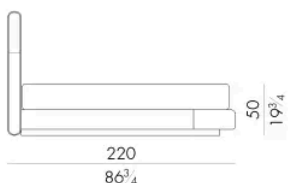

Dimensioni

NOVABED . 5153

Letto

178 L x 223 P x 120 H cm

SPRING.153 (QUEEN SIZE)

cm 153x203 H4
60 1/2 x 80 H1 1/2
(not included in the price)

MATTRESS.153 (QUEEN SIZE)

cm 153x203 H25
60 1/2 x 80 H9 3/4
(not included in the price)

NOVABED . 5160

Letto

178 L x 220 P x 120 H cm

SPRING.160

cm 160x200 H4
63x78 3/4 H1 1/2
(not included in the price)

MATTRESS.160

cm 160x200 H25
63x78 3/4 H9 3/4
(not included in the price)

NOVABED . 5180

Letto

Generato: 15/06/2026

198 L x 220 P x 120 H cm

SPRING.180

cm 180x200 H4
71x78 3/4 H1 1/2
(not included in the price)

MATTRESS.180

cm 180x200 H25
71x78 3/4 H9 3/4
(not included in the price)

NOVABED . 5193

Letto

218 L x 223 P x 120 H cm

SPRING.193 (KING SIZE)

cm 193x203 H4
76x80 H1 1/2
(not included in the price)

MATTRESS.193 (KING SIZE)

cm 193x203 H25
76x80 H9 3/4
(not included in the price)

Letto

218 L x 220 P x 120 H cm