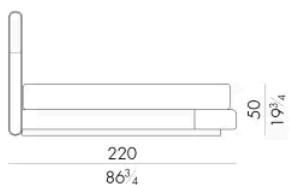

Dimensioni

NOVABED . 5153

Letto

178 L x 223 P x 120 H cm

SPRING.153 (QUEEN SIZE)

cm 153x203 H4
60 1/2 x 80 H1 1/2
(not included in the price)

MATTRESS.153 (QUEEN SIZE)

cm 153x203 H25
60 1/2 x 80 H9 3/4
(not included in the price)

NOVABED . 5160

Letto

178 L x 220 P x 120 H cm

SPRING.160

cm 160x200 H4
63x78 3/4 H1 1/2
(not included in the price)

MATTRESS.160

cm 160x200 H25
63x78 3/4 H9 3/4
(not included in the price)

NOVABED . 5180

Letto

Generato: 25/05/2026

198 L x 220 P x 120 H cm

SPRING.180

cm 180x200 H4
71x78 3/4 H1 1/2
(not included in the price)

MATTRESS.180

cm 180x200 H25
71x78 3/4 H9 3/4
(not included in the price)

NOVABED . 5193

Letto

218 L x 223 P x 120 H cm

SPRING.193 (KING SIZE)

cm 193x203 H4
76x80 H1 1/2
(not included in the price)

MATTRESS.193 (KING SIZE)

cm 193x203 H25
76x80 H9 3/4
(not included in the price)

Letto

218 L x 220 P x 120 H cm