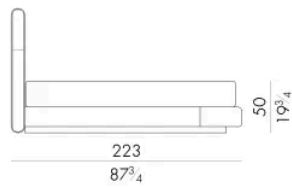

Dimensioni

NOVABED . 5153

Letto

178 L x 223 P x 120 H cm

SPRING.153 (QUEEN SIZE)

cm 153x203 H4
60 1/2 x 80 H1 1/2
(not included in the price)

MATTRESS.153 (QUEEN SIZE)

cm 153x203 H25
60 1/2 x 80 H9 3/4
(not included in the price)

NOVABED . 5160

Letto

178 L x 220 P x 120 H cm

SPRING.160

cm 160x200 H4
63x78 3/4 H1 1/2
(not included in the price)

MATTRESS.160

cm 160x200 H25
63x78 3/4 H9 3/4
(not included in the price)

NOVABED . 5180

Letto

Generato: 25/05/2026

198 L x 220 P x 120 H cm

SPRING.180

cm 180x200 H4
71x78 3/4 H1 1/2
(not included in the price)

MATTRESS.180

cm 180x200 H25
71x78 3/4 H9 3/4
(not included in the price)

NOVABED . 5193

Letto

218 L x 223 P x 120 H cm

SPRING.193 (KING SIZE)

cm 193x203 H4
76x80 H1 1/2
(not included in the price)

MATTRESS.193 (KING SIZE)

cm 193x203 H25
76x80 H9 3/4
(not included in the price)

Letto

218 L x 220 P x 120 H cm