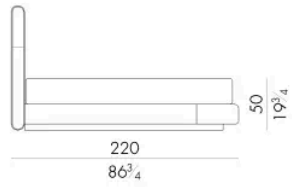

Dimensioni

NOVABED . 5153

Letto

178 L x 223 P x 120 H cm

SPRING.153 (QUEEN SIZE)

cm 153x203 H4
60 1/2 x 80 H1 1/2
(not included in the price)

MATTRESS.153 (QUEEN SIZE)

cm 153x203 H25
60 1/2 x 80 H9 3/4
(not included in the price)

NOVABED . 5160

Letto

178 L x 220 P x 120 H cm

SPRING.160

cm 160x200 H4
63x78 3/4 H1 1/2
(not included in the price)

MATTRESS.160

cm 160x200 H25
63x78 3/4 H9 3/4
(not included in the price)

NOVABED . 5180

Letto

Generato: 15/06/2026

198 L x 220 P x 120 H cm

SPRING.180

cm 180x200 H4
71x78 3/4 H1 1/2
(not included in the price)

MATTRESS.180

cm 180x200 H25
71x78 3/4 H9 3/4
(not included in the price)

NOVABED . 5193

Letto

218 L x 223 P x 120 H cm

SPRING.193 (KING SIZE)

cm 193x203 H4
76x80 H1 1/2
(not included in the price)

MATTRESS.193 (KING SIZE)

cm 193x203 H25
76x80 H9 3/4
(not included in the price)

Letto

218 L x 220 P x 120 H cm