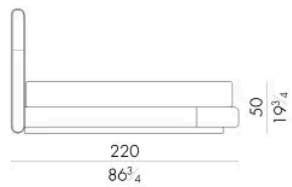

NOVABED . 5180

Letto

Generato: 06/07/2026

198 L x 220 P x 120 H cm