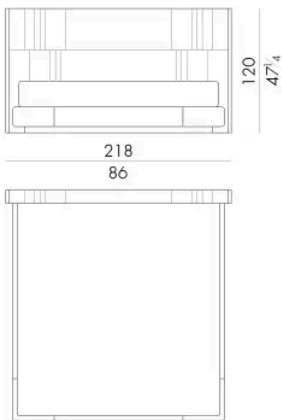

Dimensioni

NOVABED . 5153

Letto

178 L x 223 P x 120 H cm

SPRING.153 (QUEEN SIZE)

cm 153x203 H4
60 1/2 x 80 H1 1/2
(not included in the price)

MATTRESS.153 (QUEEN SIZE)

cm 153x203 H25
60 1/2 x 80 H9 3/4
(not included in the price)

NOVABED . 5160

Letto

178 L x 220 P x 120 H cm

SPRING.160

cm 160x200 H4
63x78 3/4 H1 1/2
(not included in the price)

MATTRESS.160

cm 160x200 H25
63x78 3/4 H9 3/4
(not included in the price)

NOVABED . 5180

Letto

Generato: 25/05/2026

198 L x 220 P x 120 H cm

SPRING.180

cm 180x200 H4
71x78 3/4 H1 1/2
(not included in the price)

MATTRESS.180

cm 180x200 H25
71x78 3/4 H9 3/4
(not included in the price)

NOVABED . 5193

Letto

218 L x 223 P x 120 H cm

SPRING.193 (KING SIZE)

cm 193x203 H4
76x80 H1 1/2
(not included in the price)

MATTRESS.193 (KING SIZE)

cm 193x203 H25
76x80 H9 3/4
(not included in the price)

Letto

218 L x 220 P x 120 H cm