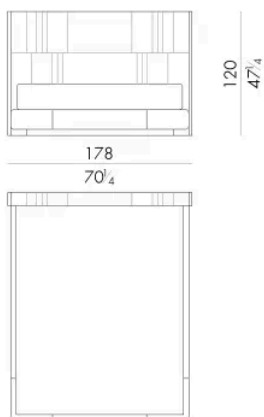

Dimensioni

NOVABED . 5153

Letto

178 L x 223 P x 120 H cm

SPRING.153 (QUEEN SIZE)

cm 153x203 H4
60 1/2 x 80 H1 1/2
(not included in the price)

MATTRESS.153 (QUEEN SIZE)

cm 153x203 H25
60 1/2 x 80 H9 3/4
(not included in the price)

NOVABED . 5160

Letto

178 L x 220 P x 120 H cm

SPRING.160

cm 160x200 H4
63x78 3/4 H1 1/2
(not included in the price)

MATTRESS.160

cm 160x200 H25
63x78 3/4 H9 3/4
(not included in the price)

NOVABED . 5180

Letto

Generato: 25/05/2026

198 L x 220 P x 120 H cm

SPRING.180

cm 180x200 H4
71x78 3/4 H1 1/2
(not included in the price)

MATTRESS.180

cm 180x200 H25
71x78 3/4 H9 3/4
(not included in the price)

NOVABED . 5193

Letto

218 L x 223 P x 120 H cm

SPRING.193 (KING SIZE)

cm 193x203 H4
76x80 H1 1/2
(not included in the price)

MATTRESS.193 (KING SIZE)

cm 193x203 H25
76x80 H9 3/4
(not included in the price)

Letto

218 L x 220 P x 120 H cm