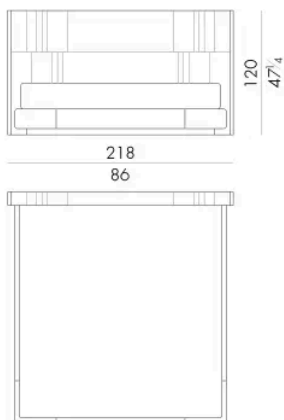

# Dimensioni

### SPRING.180

cm 180x200 H4  
71x78 3/4 H1 1/2  
(not included in the price)

### MATTRESS.180

cm 180x200 H25  
71x78 3/4 H9 3/4  
(not included in the price)

## NOVABED . 5193

Letto

218 L x 223 P x 120 H cm