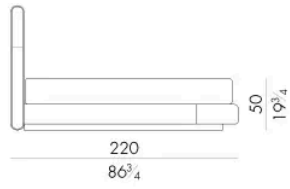

Dimensioni

NOVABED . 5153

Letto

178 L x 223 P x 120 H cm

SPRING.153 (QUEEN SIZE)

cm 153x203 H4
60 1/2 x 80 H1 1/2
(not included in the price)

MATTRESS.153 (QUEEN SIZE)

cm 153x203 H25
60 1/2 x 80 H9 3/4
(not included in the price)

Letto

Generato: 25/05/2026

198 L x 220 P x 120 H cm

SPRING.180

cm 180x200 H4
71x78 3/4 H1 1/2
(not included in the price)

MATTRESS.180

cm 180x200 H25
71x78 3/4 H9 3/4
(not included in the price)

NOVABED . 5193

Letto

218 L x 223 P x 120 H cm

SPRING.193 (KING SIZE)

cm 193x203 H4
76x80 H1 1/2
(not included in the price)

MATTRESS.193 (KING SIZE)

cm 193x203 H25
76x80 H9 3/4
(not included in the price)

Letto

218 L x 220 P x 120 H cm

SPRING.200
cm 200x200 H4
78 3/4x78 3/4 H1 1/2
(not included in the price)

MATTRESS.200
cm 200x200 H25
78 3/4x78 3/4 H9 3/4
(not included in the price)