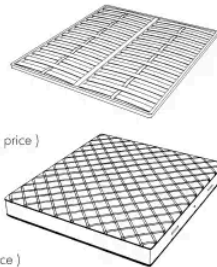

NOVABED . 5160

Letto

178 L x 220 P x 120 H cm

SPRING.160

cm 160x200 H4
63x78 3/4 H1 1/2
(not included in the price)

MATTRESS.160

cm 160x200 H25
63x78 3/4 H9 3/4
(not included in the price)

NOVABED . 5180

Letto

Generato: 06/07/2026

198 L x 220 P x 120 H cm

SPRING.180

cm 180x200 H4
71x78 3/4 H1 1/2
(not included in the price)

MATTRESS.180

cm 180x200 H25
71x78 3/4 H9 3/4
(not included in the price)

NOVABED . 5193

Letto

218 L x 223 P x 120 H cm

SPRING.193 (KING SIZE)

cm 193x203 H4
76x80 H1 1/2
(not included in the price)

MATTRESS.193 (KING SIZE)

cm 193x203 H25
76x80 H9 3/4
(not included in the price)

Letto

218 L x 220 P x 120 H cm

SPRING.200
cm 200x200 H4
78 3/4x78 3/4 H1 1/2
(not included in the price)

MATTRESS.200
cm 200x200 H25
78 3/4x78 3/4 H9 3/4
(not included in the price)