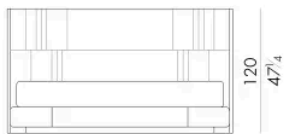

Dimensioni

NOVABED . 5153

Letto

178 L x 223 P x 120 H cm

SPRING.153 (QUEEN SIZE)

cm 153x203 H4
60 1/2 x 80 H1 1/2
(not included in the price)

MATTRESS.153 (QUEEN SIZE)

cm 153x203 H25
60 1/2 x 80 H9 3/4
(not included in the price)

Letto

Generato: 15/06/2026

198 L x 220 P x 120 H cm

SPRING.180

cm 180x200 H4
71x78 3/4 H1 1/2
(not included in the price)

MATTRESS.180

cm 180x200 H25
71x78 3/4 H9 3/4
(not included in the price)

NOVABED . 5193

Letto

218 L x 223 P x 120 H cm

SPRING.193 (KING SIZE)

cm 193x203 H4
76x80 H1 1/2
(not included in the price)

MATTRESS.193 (KING SIZE)

cm 193x203 H25
76x80 H9 3/4
(not included in the price)

Letto

218 L x 220 P x 120 H cm

218
86

220
86 3/4

SPRING.200

cm 200x200 H4
78 3/4 x 78 3/4 H1 1/2
(not included in the price)

MATTRESS.200

cm 200x200 H25
78 3/4 x 78 3/4 H9 3/4
(not included in the price)