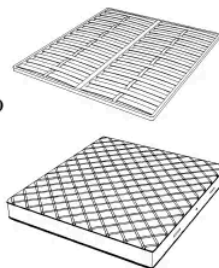

MATTRESS.193 (KING SIZE)

cm 193x203 H25
76x80 H9 3/4
(not included in the price)