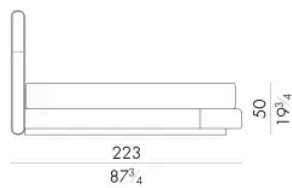

NOVABED . 5193

Letto

218 L x 223 P x 120 H cm