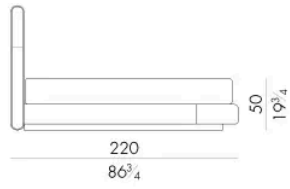

Letto

218 L x 220 P x 120 H cm