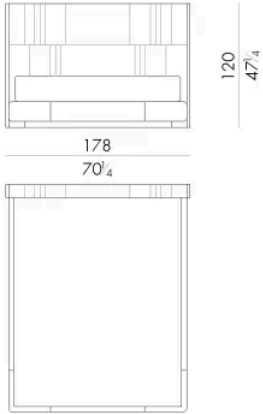

NOVABED . 5153

Letto

178 L x 223 P x 120 H cm

SPRING.153 (QUEEN SIZE)

cm 153x203 H4
60 1/2 x 80 H1 1/2
(not included in the price)

MATTRESS.153 (QUEEN SIZE)

cm 153x203 H25
60 1/2 x 80 H9 3/4
(not included in the price)

NOVABED . 5160

Letto

178 L x 220 P x 120 H cm

SPRING.160

cm 160x200 H4
63x78 3/4 H1 1/2
(not included in the price)

MATTRESS.160

cm 160x200 H25
63x78 3/4 H9 3/4
(not included in the price)

NOVABED . 5180

Letto

Generato: 06/07/2026

198 L x 220 P x 120 H cm

SPRING.180

cm 180x200 H4
71x78 3/4 H1 1/2
(not included in the price)

MATTRESS.180

cm 180x200 H25
71x78 3/4 H9 3/4
(not included in the price)

NOVABED . 5193

Letto

218 L x 223 P x 120 H cm

SPRING.193 (KING SIZE)

cm 193x203 H4
76x80 H1 1/2
(not included in the price)

MATTRESS.193 (KING SIZE)

cm 193x203 H25
76x80 H9 3/4
(not included in the price)

Letto

218 L x 220 P x 120 H cm