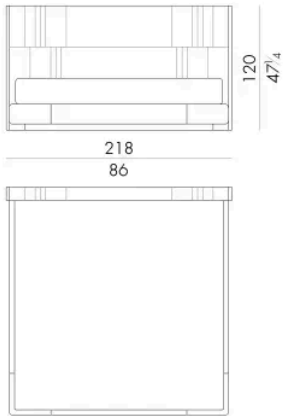

NOVABED . 5153

Letto

178 L x 223 P x 120 H cm

SPRING.153 (QUEEN SIZE)

cm 153x203 H4
60 1/2 x 80 H1 1/2
(not included in the price)

MATTRESS.153 (QUEEN SIZE)

cm 153x203 H25
60 1/2 x 80 H9 3/4
(not included in the price)

Letto

Generato: 06/07/2026

198 L x 220 P x 120 H cm

SPRING.180

cm 180x200 H4
71x78 3/4 H1 1/2
(not included in the price)

MATTRESS.180

cm 180x200 H25
71x78 3/4 H9 3/4
(not included in the price)

NOVABED . 5193

Letto

218 L x 223 P x 120 H cm

SPRING.193 (KING SIZE)

cm 193x203 H4
76x80 H1 1/2
(not included in the price)

MATTRESS.193 (KING SIZE)

cm 193x203 H25
76x80 H9 3/4
(not included in the price)

Letto

218 L x 220 P x 120 H cm

SPRING.200
cm 200x200 H4
78 3/4x78 3/4 H1 1/2
(not included in the price)

MATTRESS.200
cm 200x200 H25
78 3/4x78 3/4 H9 3/4
(not included in the price)