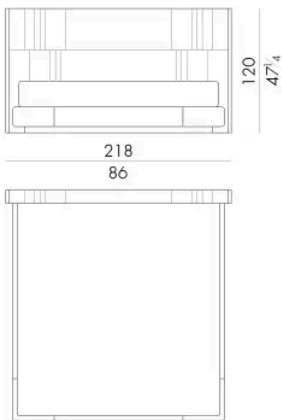

Dimensioni

NOVABED . 5153

Letto

178 L x 223 P x 120 H cm

SPRING.153 (QUEEN SIZE)

cm 153x203 H4
60 1/2 x 80 H1 1/2
(not included in the price)

MATTRESS.153 (QUEEN SIZE)

cm 153x203 H25
60 1/2 x 80 H9 3/4
(not included in the price)

NOVABED . 5160

Letto

178 L x 220 P x 120 H cm

SPRING.160

cm 160x200 H4
63x78 3/4 H1 1/2
(not included in the price)

MATTRESS.160

cm 160x200 H25
63x78 3/4 H9 3/4
(not included in the price)

NOVABED . 5180

Letto

Generato: 15/06/2026

198 L x 220 P x 120 H cm

SPRING.180

cm 180x200 H4
71x78 3/4 H1 1/2
(not included in the price)

MATTRESS.180

cm 180x200 H25
71x78 3/4 H9 3/4
(not included in the price)

NOVABED . 5193

Letto

218 L x 223 P x 120 H cm

SPRING.193 (KING SIZE)

cm 193x203 H4
76x80 H1 1/2
(not included in the price)

MATTRESS.193 (KING SIZE)

cm 193x203 H25
76x80 H9 3/4
(not included in the price)

Letto

218 L x 220 P x 120 H cm