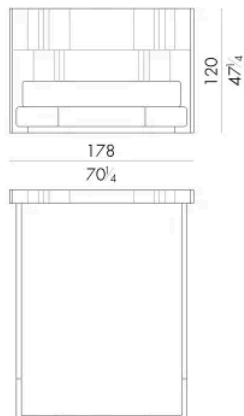

Dimensioni

NOVABED . 5153

Letto

178 L x 223 P x 120 H cm

SPRING.153 (QUEEN SIZE)

cm 153x203 H4
60 1/2 x 80 H1 1/2
(not included in the price)

MATTRESS.153 (QUEEN SIZE)

cm 153x203 H25
60 1/2 x 80 H9 3/4
(not included in the price)

NOVABED . 5160

Letto

178 L x 220 P x 120 H cm

SPRING.160

cm 160x200 H4
63x78 3/4 H1 1/2
(not included in the price)

MATTRESS.160

cm 160x200 H25
63x78 3/4 H9 3/4
(not included in the price)

NOVABED . 5180

Letto

Generato: 25/05/2026

198 L x 220 P x 120 H cm

SPRING.180

cm 180x200 H4
71x78 3/4 H1 1/2
(not included in the price)

MATTRESS.180

cm 180x200 H25
71x78 3/4 H9 3/4
(not included in the price)

NOVABED . 5193

Letto

218 L x 223 P x 120 H cm

SPRING.193 (KING SIZE)

cm 193x203 H4
76x80 H1 1/2
(not included in the price)

MATTRESS.193 (KING SIZE)

cm 193x203 H25
76x80 H9 3/4
(not included in the price)

Letto

218 L x 220 P x 120 H cm