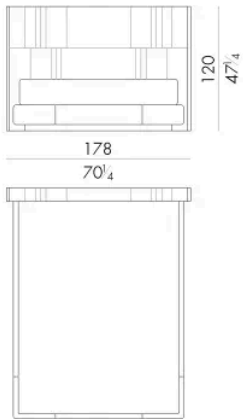

# Dimensioni

## NOVABED . 5153

Letto

178 L x 223 P x 120 H cm

### MATTRESS.153 (QUEEN SIZE)

cm 153x203 H25  
60 1/2 x 80 H9 3/4  
(not included in the price)

## NOVABED . 5160

Letto

178 L x 220 P x 120 H cm