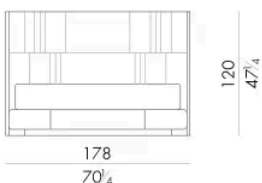

Dimensioni

NOVABED . 5153

Letto

178 L x 223 P x 120 H cm

SPRING.153 (QUEEN SIZE)

cm 153x203 H4
60 1/2 x 80 H1 1/2
(not included in the price)

MATTRESS.153 (QUEEN SIZE)

cm 153x203 H25
60 1/2 x 80 H9 3/4
(not included in the price)

NOVABED . 5160

Letto

178 L x 220 P x 120 H cm

SPRING.160

cm 160x200 H4
63x78 3/4 H1 1/2
(not included in the price)

MATTRESS.160

cm 160x200 H25
63x78 3/4 H9 3/4
(not included in the price)

NOVABED . 5180

Letto

Generato: 15/06/2026

198 L x 220 P x 120 H cm

SPRING.180

cm 180x200 H4
71x78 3/4 H1 1/2
(not included in the price)

MATTRESS.180

cm 180x200 H25
71x78 3/4 H9 3/4
(not included in the price)

NOVABED . 5193

Letto

218 L x 223 P x 120 H cm

SPRING.193 (KING SIZE)

cm 193x203 H4
76x80 H1 1/2
(not included in the price)

MATTRESS.193 (KING SIZE)

cm 193x203 H25
76x80 H9 3/4
(not included in the price)

Letto

218 L x 220 P x 120 H cm