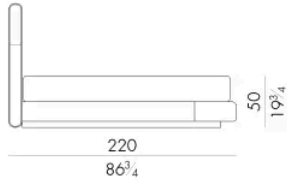

NOVABED . 5153

Letto

178 L x 223 P x 120 H cm

SPRING.153 (QUEEN SIZE)

cm 153x203 H4
60 1/2 x 80 H1 1/2
(not included in the price)

MATTRESS.153 (QUEEN SIZE)

cm 153x203 H25
60 1/2 x 80 H9 3/4
(not included in the price)

NOVABED . 5160

Letto

178 L x 220 P x 120 H cm

SPRING.160

cm 160x200 H4
63x78 3/4 H1 1/2
(not included in the price)

MATTRESS.160

cm 160x200 H25
63x78 3/4 H9 3/4
(not included in the price)

NOVABED . 5180

Letto

Generato: 06/07/2026

198 L x 220 P x 120 H cm

SPRING.180

cm 180x200 H4
71x78 3/4 H1 1/2
(not included in the price)

MATTRESS.180

cm 180x200 H25
71x78 3/4 H9 3/4
(not included in the price)

NOVABED . 5193

Letto

218 L x 223 P x 120 H cm

SPRING.193 (KING SIZE)

cm 193x203 H4
76x80 H1 1/2
(not included in the price)

MATTRESS.193 (KING SIZE)

cm 193x203 H25
76x80 H9 3/4
(not included in the price)

Letto

218 L x 220 P x 120 H cm